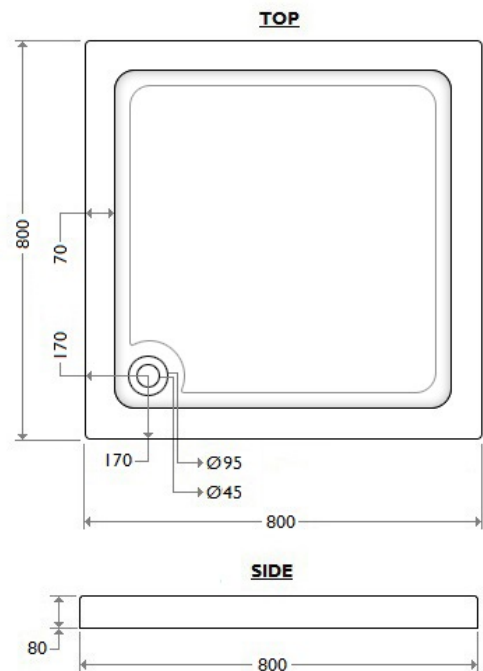

SQUARE SHOWER TRAY 800X800 WH (80MM HIGH)

BDD-SHW-T4080-B-WH

Specifications

Brand	BAGNODESIGN
Range	ENCLOSURES & TRAYS
Product code	BDD-SHW-T4080-B-WH
Finish/Colour	WHITE
Product type	SHOWER TRAY
Material	ACRYLIC STONE
Connection Size	Ø50MM

Technical Information

SQUARE SHOWER TRAY
ABS CAPPED ACRYLIC STONE RESIN
HIGH PROFILE 80MM HIGH
INTERNAL DEPTH 55-65MM
SHOULDER WIDTH 60MM
RECOMMENDED WASTE OPP-ZB36380DBSP

Drawing

Box contents: SHOWER TRAY