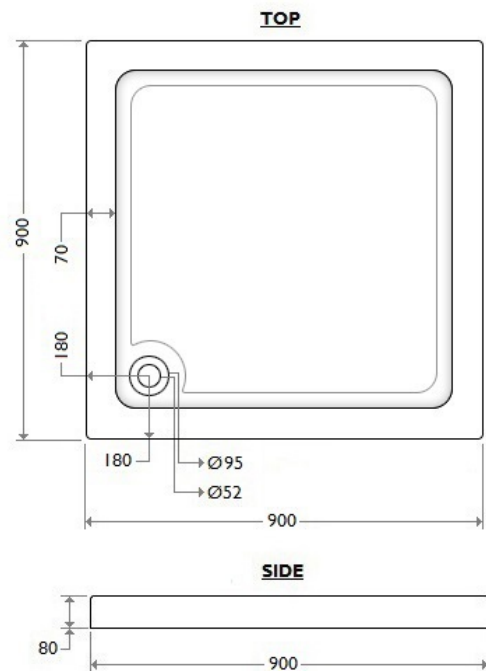

## SQUARE SHOWER TRAY 900X900 WH (80MM HIGH)

BDD-SHW-T4090-B-WH

### Specifications

Brand	BAGNODESIGN
Range	ENCLOSURES & TRAYS
Product code	BDD-SHW-T4090-B-WH
Finish/Colour	WHITE
Product type	SHOWER TRAY
Material	ACRYLIC STONE
Connection Size	Ø50MM

### Technical Information

SQUARE SHOWER TRAY
ABS CAPPED ACRYLIC STONE RESIN
HIGH PROFILE 80MM HIGH
INTERNAL DEPTH 55-65MM
SHOULDER WIDTH 60MM
RECOMMENDED WASTE OPP-ZB36380DBSP

### Drawing

Box contents: SHOWER TRAY