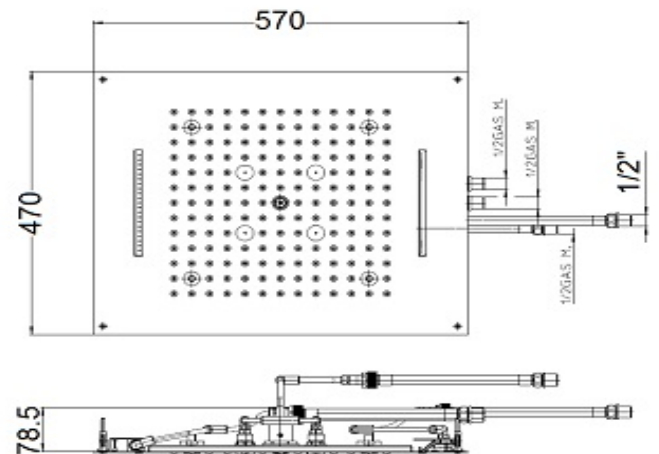

## ES20 METREAUX SHOWER HEAD 4 FUNCTION & LED 570X470 CP

BDD-SPA-521-CP

### Specifications

Brand	BAGNODESIGN
Range	BAGNOSPA
Product code	BDD-SPA-521-CP
Finish/Colour	CHROME
Product type	RECESSED SHOWER HEAD
Material	STAINLESS STEEL
Connection Size	1/2"
Test Range	0.2-5 Bar

### Technical Information

- SHOWER HEAD RECTANGLE
- FALSE CEILING INSTALLATION
- 4 FUNCTIONS WITH RGB LED LIGHTS
- RAIN, CASCADE, WATERFALL, MIST
- CROMOTHERAPY LIGHTS + CONTROL PANEL
- LOW VOLTAGE TRANSFORMER
- RUB CLEAN JETS
- 4X 1/2" INLET CONNECTIONS
- MINIMUM REQUIREMENT 16L/MIN
- CONFORMS TO EN 61000

### Drawing

Box contents: SHOWER HEAD, LOW VOLTAGE TRANSFORMER, CONTROL KEYBOARD & 3M CABLE, 7V CONNECTION CABLE, FALSE CEILING PLUGS AND SCREWS, INSTALLATION TEMPLATE, 4X SMALL CHAIN & HOOK