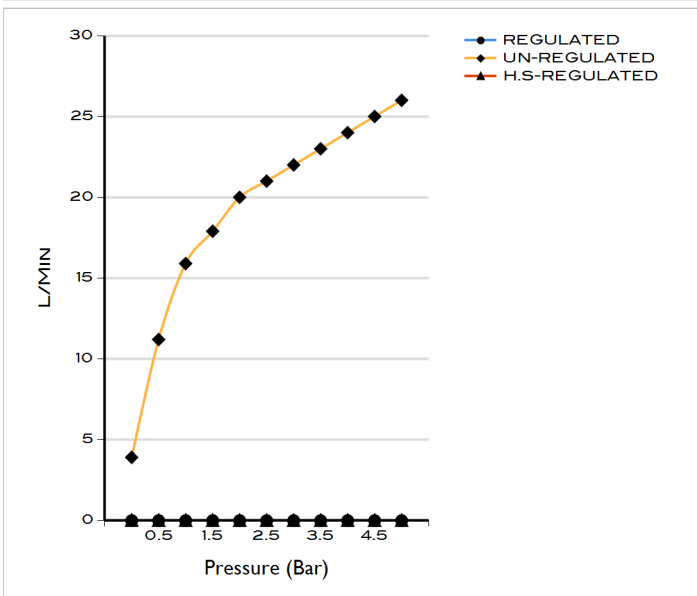

Flow Rate Graph

Drawing