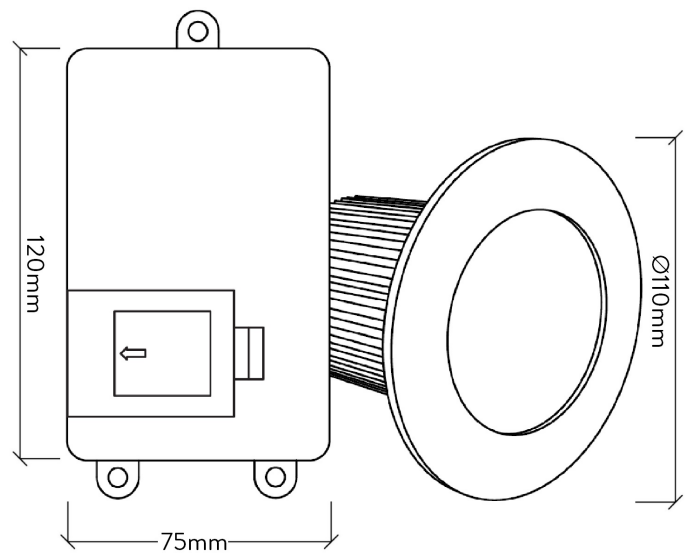

BD SPA CHROMO SENSE LIGHTING

BDD-SPA-LIGHT-9352

Specifications

Brand	BAGNODESIGN
Range	BAGNOSPA
Product code	BDD-SPA-LIGHT-9352
Finish/Colour	CHROME
Product type	STEAM ROOM
Material	METAL

Technical Information

CHROMO-THERAPY LED LIGHT WITH CHROME RING

6 COLOURS + WHITE LIGHT

MULTIPLE LIGHTS CAN BE CONNECTED

CONTROLLED BY THE BAGNOSPA CONTROL PANEL

90MM DRILL HOLE REQUIRED

AN OPTIONAL CONNECTION CAN BE MADE TO A -
NON POWERED LIGHT SWITCH TO OPERATE THE -
WHITE LIGHT ONLY

CONNECTS TO THE BD SPA GENERATOR

Drawing

Box contents: LIGHT FITTING, CONTROL MODULE, 7.5M CONTROL CABLE, 8 PIN LIGHTING CABLE, 240 V POWER PLUG ADAPTER.