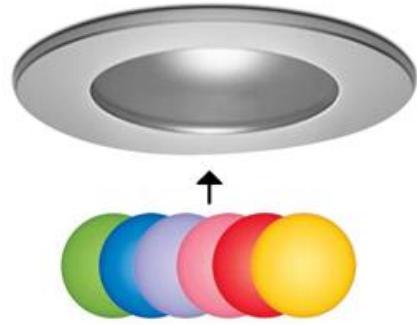

BD SPA CHROMO SENSE LIGHTING

BDD-SPA-LIGHT-9352

Specifications

Brand	BAGNODESIGN
Range	BAGNOSPA
Product code	BDD-SPA-LIGHT-9352
Finish/Colour	CHROME
Product type	STEAM ROOM
Material	METAL

Technical Information

CHROMO-THERAPY LED LIGHT WITH CHROME RING

6 COLOURS + WHITE LIGHT

MULTIPLE LIGHTS CAN BE CONNECTED

CONTROLLED BY THE BAGNOSPA CONTROL PANEL

90MM DRILL HOLE REQUIRED

AN OPTIONAL CONNECTION CAN BE MADE TO A -
NON POWERED LIGHT SWITCH TO OPERATE THE -
WHITE LIGHT ONLY

CONNECTS TO THE BD SPA GENERATOR

Drawing

Box contents: LIGHT FITTING, CONTROL MODULE, 7.5M CONTROL CABLE, 8 PIN LIGHTING CABLE, 240 V POWER PLUG ADAPTER.