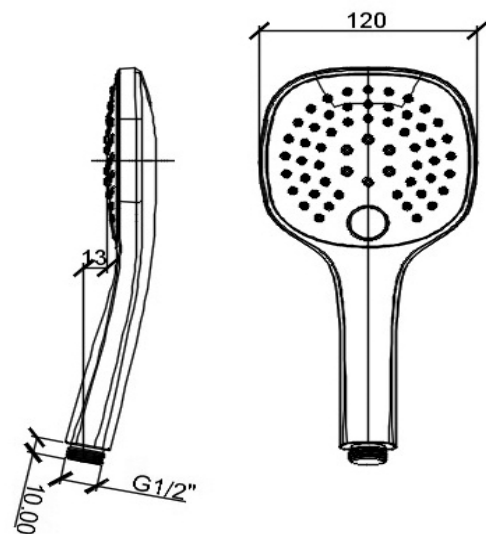

UNIVERSAL 3 FUNCTION HAND SHOWER MB

BDD-UNI-532-MB

Specifications

Brand	BAGNODESIGN
Range	UNIVERSAL
Product code	BDD-UNI-532-MB
Finish/Colour	MATT BLACK
Product type	HAND SHOWER
Material	ABS
Connection Size	1/2"
Test Range	0.2-5 Bar

Technical Information

UNIVERSAL HAND SHOWER

3 FUNCTION

RAIN

MASSAGE

RAIN AND MASSAGE

Flow Rate Graph

Drawing

Box contents: HAND SHOWER