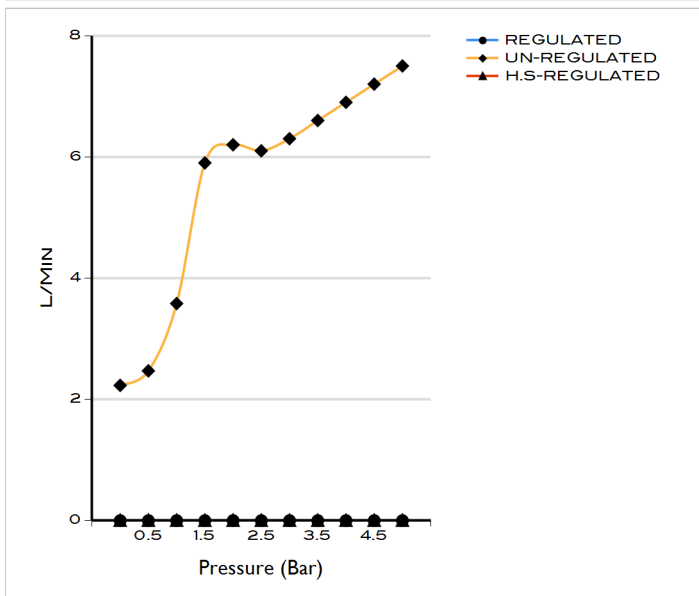

UNIVERSAL 3 FUNCTION HAND SHOWER MB

BDD-UNI-532-MB

Specifications

Brand	BAGNODESIGN
Range	UNIVERSAL
Product code	BDD-UNI-532-MB
Finish/Colour	MATT BLACK
Product type	HAND SHOWER
Material	ABS
Connection Size	1/2"
Test Range	0.2-5 Bar

Technical Information

UNIVERSAL HAND SHOWER

3 FUNCTION

RAIN

MASSAGE

RAIN AND MASSAGE

Flow Rate Graph

Drawing

Box contents: HAND SHOWER