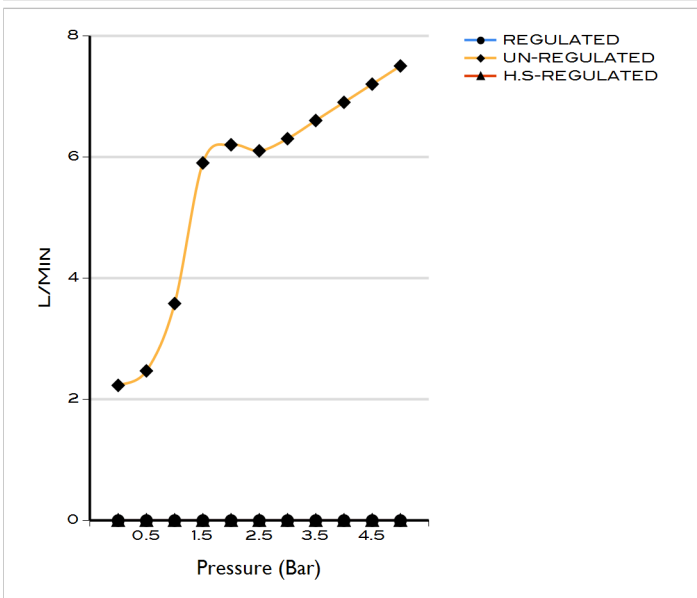

UNIVERSAL 3 FUNCTION HAND SHOWER NB

BDD-UNI-532-NB

Specifications

Brand	BAGNODESIGN
Range	UNIVERSAL
Product code	BDD-UNI-532-NB
Finish/Colour	BRUSHED NICKEL
Product type	HAND SHOWER
Material	ABS
Connection Size	1/2"
Test Range	0.2-5 Bar

Technical Information

HAND SHOWER
3 FUNCTION
RAIN
MASSAGE
RAIN AND MASSAGE

Flow Rate Graph

Drawing

Box contents: HAND SHOWER