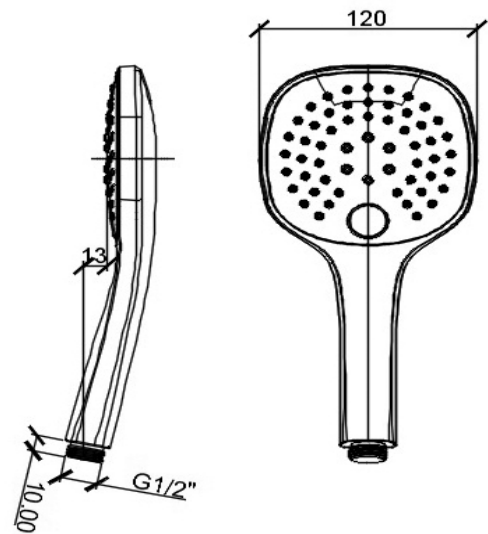

UNIVERSAL 3 FUNCTION HAND SHOWER NB

BDD-UNI-532-NB

Specifications

Brand	BAGNODESIGN
Range	UNIVERSAL
Product code	BDD-UNI-532-NB
Finish/Colour	BRUSHED NICKEL
Product type	HAND SHOWER
Material	ABS
Connection Size	1/2"
Test Range	0.2-5 Bar

Technical Information

HAND SHOWER
3 FUNCTION
RAIN
MASSAGE
RAIN AND MASSAGE

Flow Rate Graph

Drawing

Box contents: HAND SHOWER