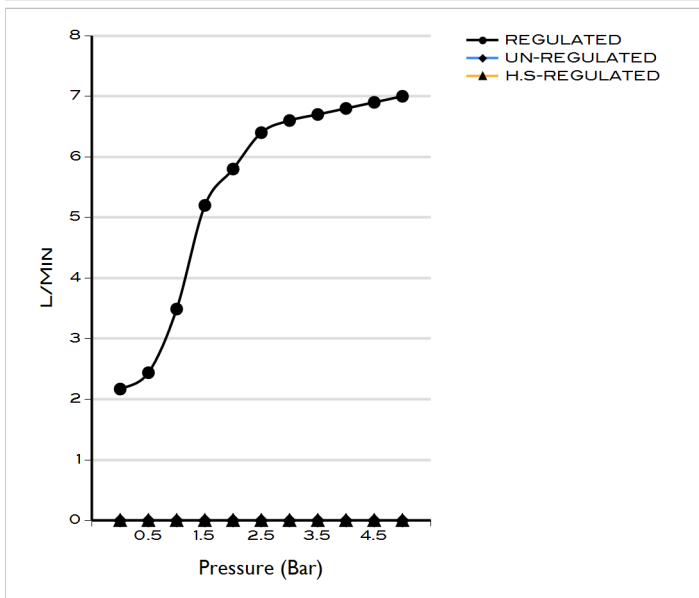

ZEPHYR HAND SHOWER CP

BDD-ZEP-531-CP

Specifications

Brand	BAGNODESIGN
Range	ZEPHYR
Product code	BDD-ZEP-531-CP
Finish/Colour	CHROME
Product type	HAND SHOWER
Material	ABS
Connection Size	1/2"
Test Range	0.2-5 Bar

Technical Information

HAND SHOWER
SINGLE FUNCTION
RAIN

Flow Rate Graph

Drawing

Box contents: HAND SHOWER