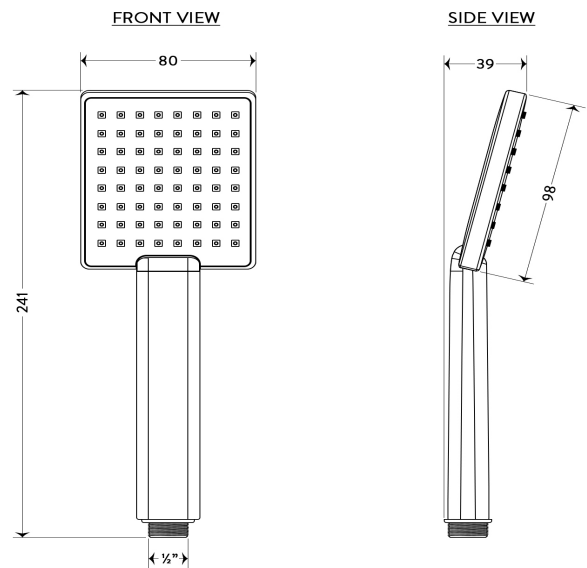

ZEPHYR HAND SHOWER CP

BDD-ZEP-531-CP

Specifications

Brand	BAGNODESIGN
Range	ZEPHYR
Product code	BDD-ZEP-531-CP
Finish/Colour	CHROME
Product type	HAND SHOWER
Material	ABS
Connection Size	1/2"
Test Range	0.2-5 Bar

Technical Information

HAND SHOWER
SINGLE FUNCTION
RAIN

Flow Rate Graph

Drawing

Box contents: HAND SHOWER