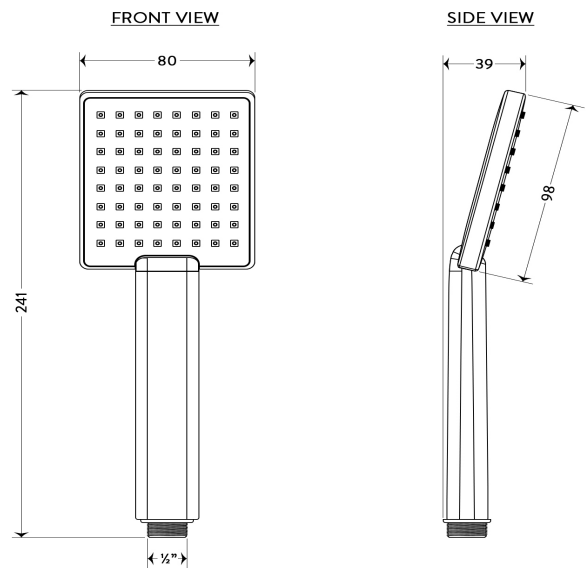

ZEPHYR HAND SHOWER MB

BDD-ZEP-531-MB

Specifications

Brand	BAGNODESIGN
Range	ZEPHYR
Product code	BDD-ZEP-531-MB
Finish/Colour	MATT BLACK
Product type	HAND SHOWER
Material	ABS
Connection Size	1/2"
Test Range	0.2-5 Bar

Technical Information

HAND SHOWER
SINGLE FUNCTION
RAIN

Flow Rate Graph

Drawing

Box contents: HAND SHOWER