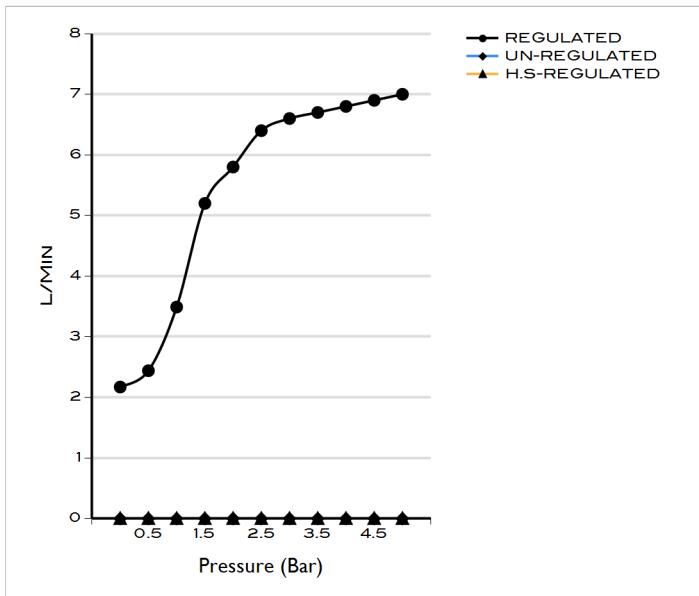

ZEPHYR HAND SHOWER MB

BDD-ZEP-531-MB

Specifications

Brand	BAGNODESIGN
Range	ZEPHYR
Product code	BDD-ZEP-531-MB
Finish/Colour	MATT BLACK
Product type	HAND SHOWER
Material	ABS
Connection Size	1/2"
Test Range	0.2-5 Bar

Technical Information

HAND SHOWER
SINGLE FUNCTION
RAIN

Flow Rate Graph

Drawing

Box contents: HAND SHOWER