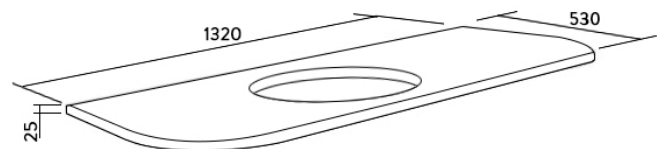

COLONIAL WORKTOP W/ BASIN 1320X530MM CARRARA

BDF-650CWWT1325325BC

Specifications

Brand	BAGNODESIGN
Range	COLONIAL
Product code	BDF-650CWWT1325325BC
Finish/Colour	CARRARA
Product type	WORKTOPS
Material	MARBLE
Connection Size	1 1/4"

Technical Information

WORKTOP
WITH ONE INTEGRAL BASIN
NO TAP HOLE
HOLES CAN BE DRILLED FOR MIXERS UPON REQUEST

Drawing

Box contents: WORKTOP