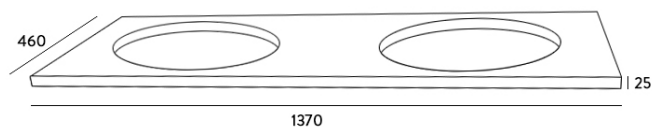

ES20 WORKTOP 1370X460MM WITH 2 INTEGRAL BASINS CARRARA

BDF-650CWWT1374625B2

Specifications

Brand	BAGNODESIGN
Range	COLONIAL
Product code	BDF-650CWWT1374625B2
Finish/Colour	CARRARA
Product type	WORKTOPS
Material	MARBLE
Connection Size	1 1/4"

Technical Information

WORKTOP
WITH TWO INTEGRAL BASINS
NO TAP HOLE
HOLE CAN BE DRILLED FOR MIXERS UPON REQUEST

Drawing

Box contents: WORKTOP