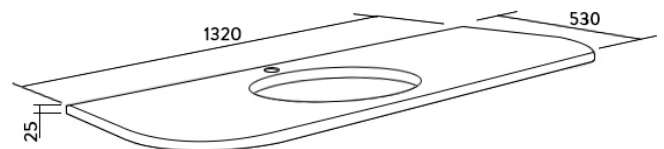

COLONIAL WORKTOP W/ INTEGRATED BASIN 1 HOLE 1320X530MM WH

BDF-650WHWT13253-1H

Specifications

| | |
|-----------------|---------------------|
| Brand | BAGNODESIGN |
| Range | COLONIAL |
| Product code | BDF-650WHWT13253-1H |
| Finish/Colour | WHITE |
| Product type | WORKTOPS |
| Material | MARBLE |
| Connection Size | 1 1/4" |

Technical Information

| |
|--|
| WORKTOP |
| WITH ONE INTEGRAL BASIN |
| 1 TAP HOLE |
| HOLES CAN BE DRILLED FOR MIXERS UPON REQUEST |

Drawing

Box contents: WORKTOP