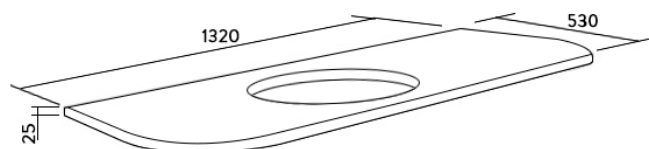

COLONIAL WORKTOP W/ INTEGRATED BASIN 1320X530MM WH

BDF-650WHWT1325325BC

Specifications

Brand	BAGNODESIGN
Range	COLONIAL
Product code	BDF-650WHWT1325325BC
Finish/Colour	WHITE
Product type	WORKTOPS
Material	MARBLE
Connection Size	1 1/4"

Technical Information

WORKTOP
WITH ONE INTEGRAL BASIN
NO TAP HOLE
HOLES CAN BE DRILLED FOR MIXERS UPON REQUEST

Drawing

Box contents: WORKTOP