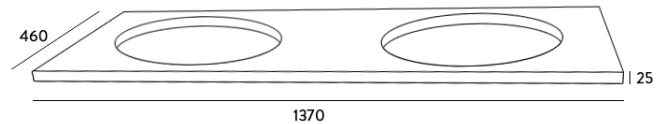

ES20 WORKTOP 1370X460MM WITH 2 INTEGRAL BASINS WHITE

BDF-650WHWT1374625B2

Specifications

Brand	BAGNODESIGN
Range	COLONIAL
Product code	BDF-650WHWT1374625B2
Finish/Colour	WHITE
Product type	WORKTOPS
Material	MARBLE
Connection Size	1 1/4"

Technical Information

WORKTOP
WITH TWO INTEGRAL BASINS
NO TAP HOLE
HOLE CAN BE DRILLED FOR MIXERS UPON REQUEST

Drawing

Box contents: WORKTOP