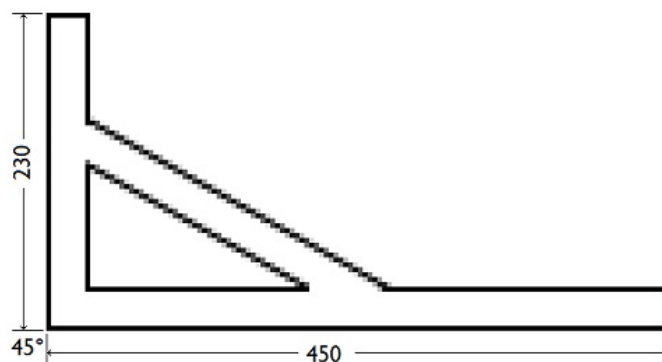

Drawing

Box contents: WALL BRACKET, FIXING KIT