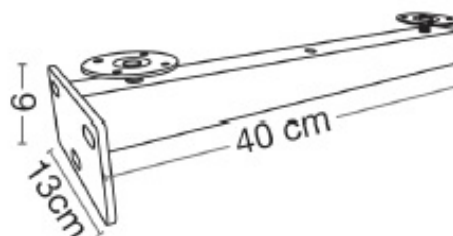

Drawing

Box contents: 1X WALL RETURN BRACKET, FIXING KIT