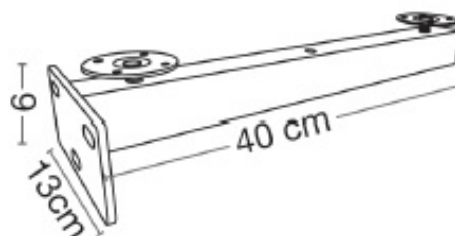

TUSCANY COUNTERTOP SUPPORT BRACKET CP

BDF-TUS-400-CP

Specifications

Brand	BAGNODESIGN
Range	TUSCANY
Product code	BDF-TUS-400-CP
Finish/Colour	CHROME
Product type	COUNTERTOP BRACKET
Material	BRASS OTHER

Technical Information

COUNTERTOP SUPPORT BRACKET
FOR USE WITH CORTONA, METREAUX AND
TUSCANY COUNTERTOPS SHELVES
TWO PIECE

Drawing

Box contents: 1X WALL RETURN BRACKET, FIXING KIT