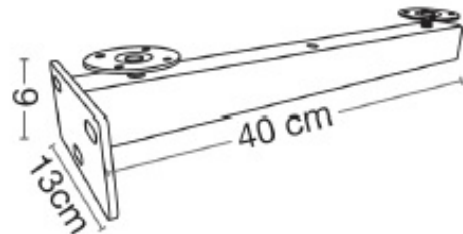

TUSCANY COUNTERTOP SUPPORT BRACKET GD

BDF-TUS-400-GD

Specifications

Brand	BAGNODESIGN
Range	TUSCANY
Product code	BDF-TUS-400-GD
Finish/Colour	GOLD
Product type	COUNTERTOP BRACKET
Material	BRASS OTHER

Technical Information

COUNTERTOP SUPPORT BRACKET
FOR USE WITH CORTONA, METREUX AND
TUSCANY COUNTERTOPS SHELVES

Drawing

Box contents: 1X WALL RETURN BRACKET, FIXING KIT