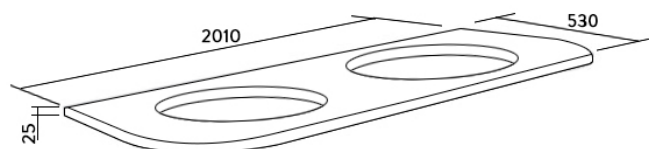

COLONIAL WORKTOP W/ INTEGRAL BASIN 2010X530MM WHITE

BDF-WH-WT2015325B2C

Specifications

Brand	BAGNODESIGN
Range	COLONIAL
Product code	BDF-WH-WT2015325B2C
Finish/Colour	WHITE
Product type	WORKTOPS
Material	MARBLE
Connection Size	1 1/4"

Technical Information

WORKTOP
WITH TWO INTEGRAL BASINS
NO TAP HOLE
HOLE CAN BE DRILLED FOR MIXERS UPON REQUEST

Drawing

Box contents: WORKTOP