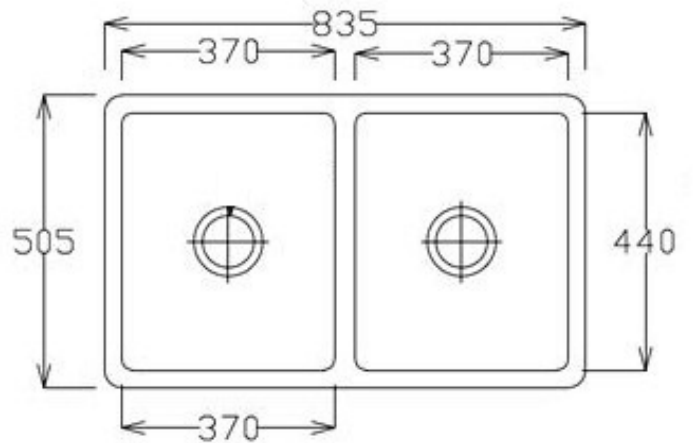

RICHMOND FARMHOUSE DOUBLE BOWL KITCHEN SINK WH

BDK-RIC-102411-C-WH

Specifications

Brand	BAGNODESIGN
Range	RICHMOND
Product code	BDK-RIC-102411-C-WH
Finish/Colour	WHITE
Product type	FIRECLAY SINK
Material	FIRECLAY
Connection Size	1 1/2"

Technical Information

FARMHOUSE SINK
DOUBLE BOWL
WITHOUT OVERFLOW
REQUIRES 1 1/2" DOUBLE BOTTLE TRAP
RECOMMENDED BASKET STRAINER WASTE
AQP-WBB-403-SS x2

Drawing

Box contents: FARMHOUSE SINK, INSTALLATION GUIDE