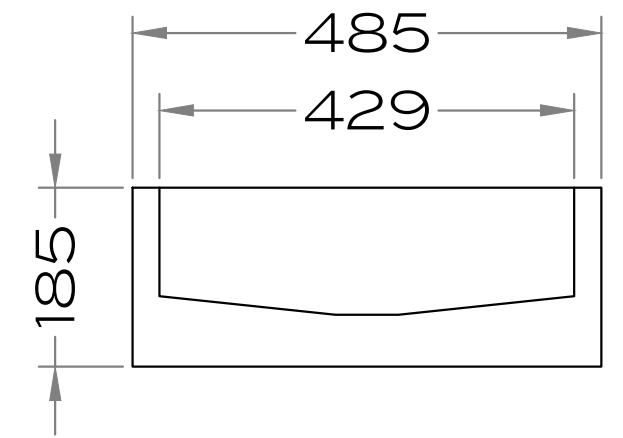

SIDE VIEW

BAGNODESIGN
EXPERTLY CRAFTED BATHROOMS

Oakwell Way, Birstall
Leeds, England WF9 17LU

RANGE:

ALPINE

BRAND:

BAGNODESIGN

DESCRIPTION:

ALPINE WALL
MOUNTED TROUGH
BASIN WITHOUT
LEDGE 2000MM

APPROVED:

[Signature]

CHECKED BY:

MR

CODE:

BDS-ALP-TRO-200-XX

REVISIONS:

02: 14/11/2024

01: 19/08/2024

03: xx/x/xx

SCALE:

Not to scale

Unless otherwise
specified
dimensions
are in
millimeters