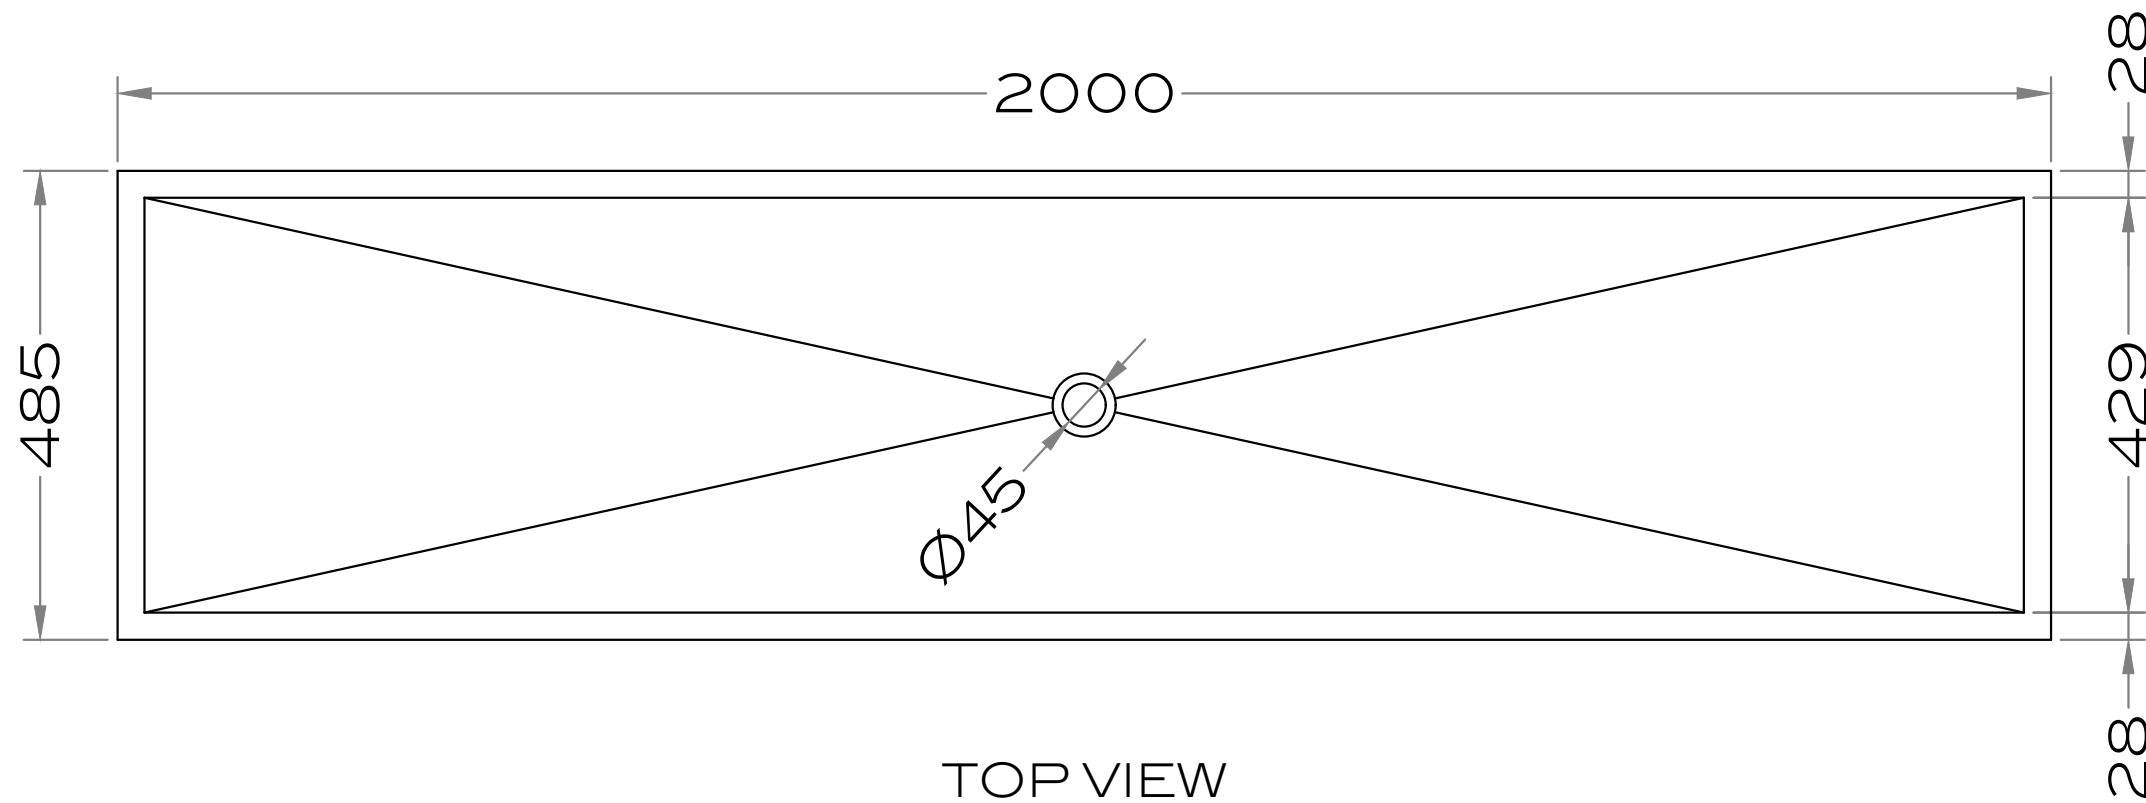

FRONT VIEW

SIDE VIEW

TOP VIEW

**BAGNODESIGN**  
EXPERTLY CRAFTED BATHROOMS

Oakwell Way, Birstall  
Leeds, England WF9 17LU

RANGE:

ALPINE

BRAND:

BAGNODESIGN

DESCRIPTION:

ALPINE WALL  
MOUNTED TROUGH  
BASIN WITHOUT  
LEDGE 2000MM

APPROVED:

*[Signature]*

CHECKED BY:

MR

CODE:

BDS-ALP-TRO-200-XX

REVISIONS:

02: 14/11/2024

01: 19/08/2024

03: xx/x/xx

SCALE:

Not to scale

Unless otherwise  
specified  
dimensions  
are in  
millimeters