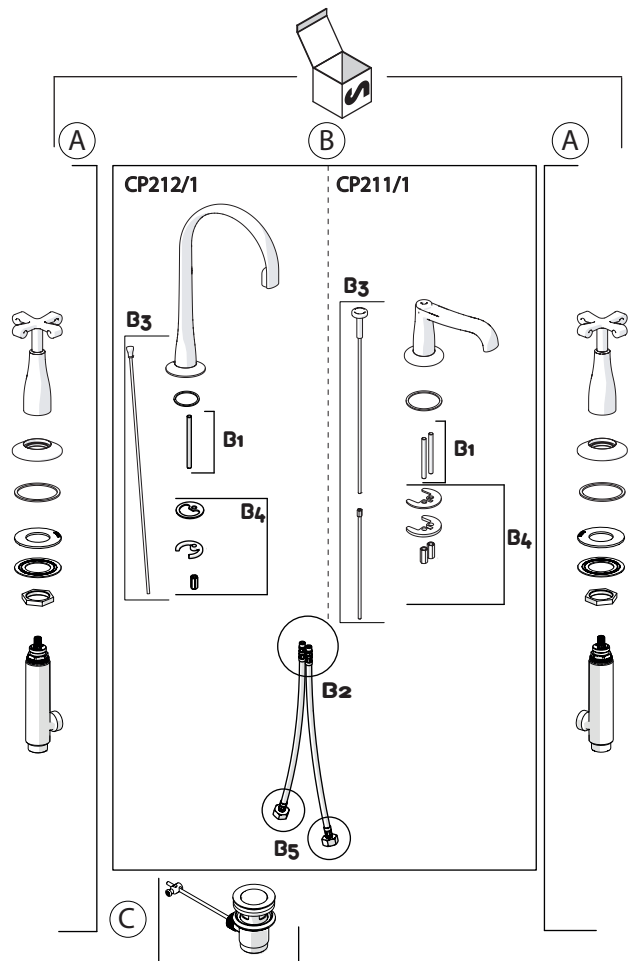

Not included / Non incluso / Non Inclus / Nie zawarty/ No incluido / Nao incluido

1