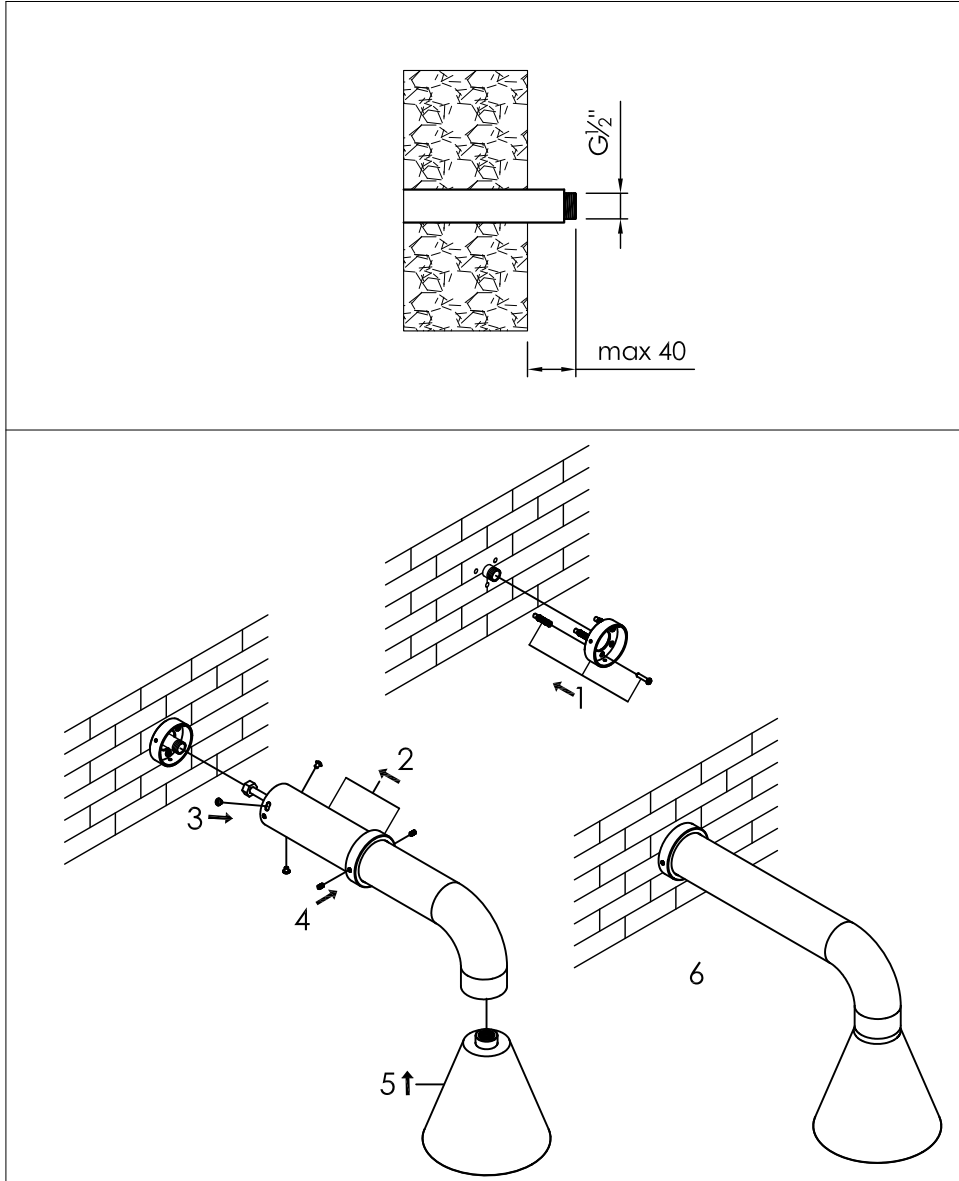

wall mounted shower stainless steel

wand douchekop rvs

900-6900 / 900-6906

### installation

### technical diagram