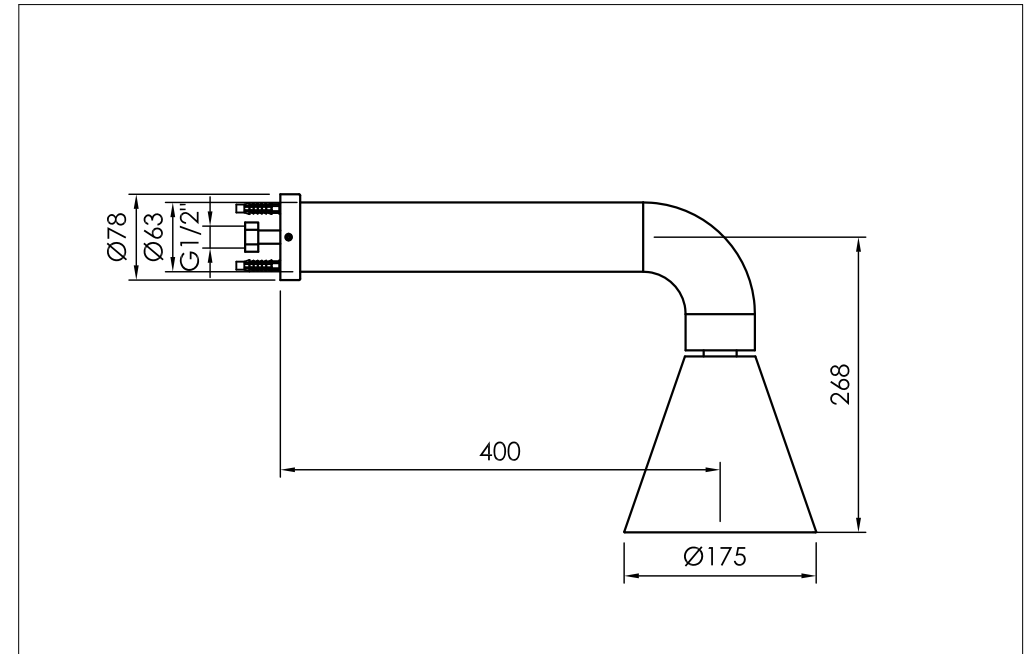

wall mounted shower stainless steel

wand douchekop rvs

900-6900 / 900-6906

### technical diagram