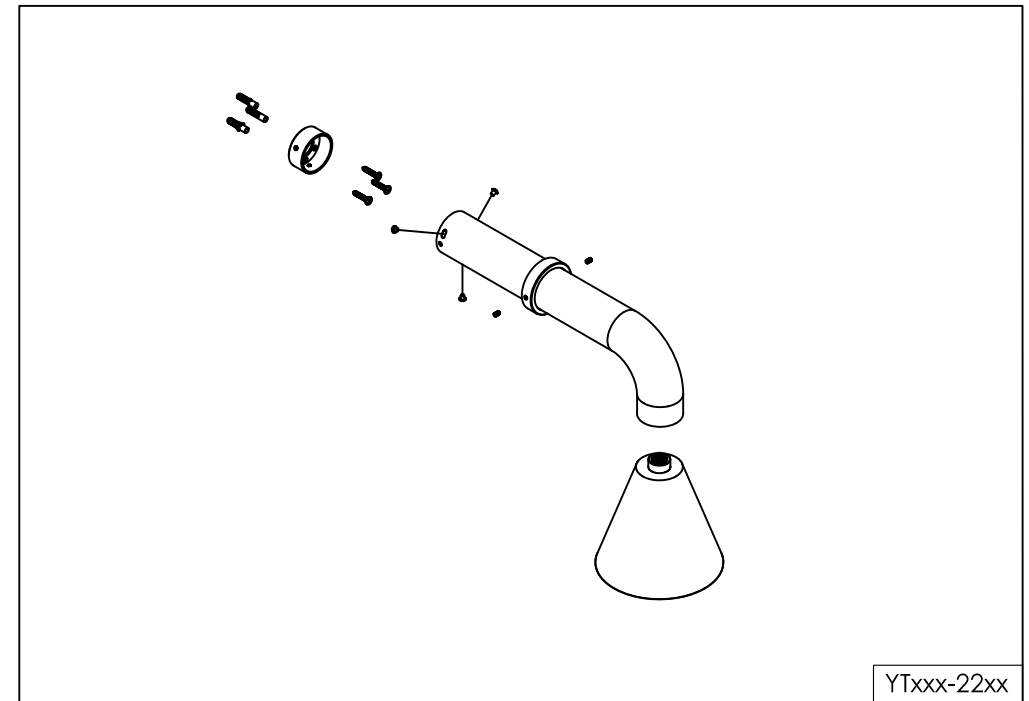

explosion diagram

YTxxx-22xx

www.jee-o.com