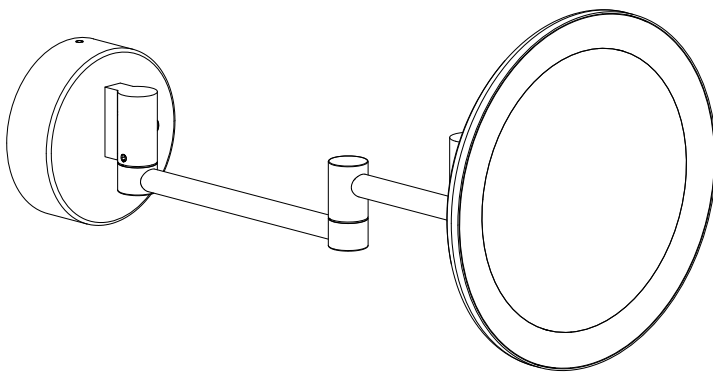

BAGNODESIGN

EXPERTLY CRAFTED BATHROOMS

Installation Guide

BDA-HOT-31 2- X-XX

HOTEL WALL MOUNTED DOUBLE ARM MIRROR MAG X3

A member of **SANIPEXGROUP**
www.sanipexgroup.com

IMPORTANT PLEASE READ

All products manufactured and supplied by AQUAECO are fit for purpose as long as they are installed, used correctly, cleaned and receive regular maintenance in accordance with these instructions...