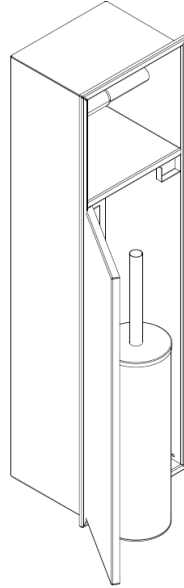

BAGNODESIGN

EXPERTLY CRAFTED BATHROOMS

Installation Guide

BDA-HOT-716-XX

HOTEL IN-WALL PAPER AND TOILET BRUSH HOLDER

A member of **SANIPEXGROUP**
www.sanipexgroup.com

Instruction Manual

Step 1.

- Open the front door by pressing it
- Remove the toilet brush holder by pull up the toilet brush holder (TBH)
- Take out the TBH from the frame

Step 3.

- Mount the Recessed Frame into the wall cavity
- Place the recessed frame into the wall cavity
- Fix it by filling the cavity part of wall

Step 4.

- Re-attach the TBH into the recessed frame

**ABRASIVE
S**