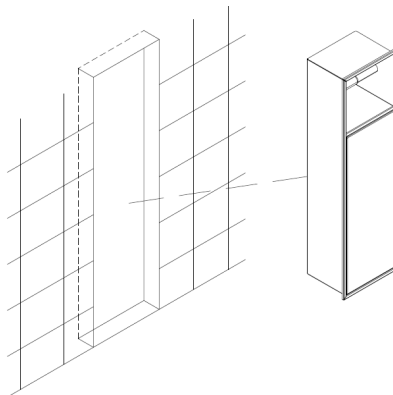

BAGNODESIGN

EXPERTLY CRAFTED BATHROOMS

Installation Guide

BDA-HOT-716-XX

HOTEL IN-WALL PAPER AND TOILET BRUSH HOLDER

A member of **SANIPEXGROUP**
www.sanipexgroup.com

Instruction Manual

Step 1.

- Open the front door by pressing it
- Remove the toilet brush holder by pull up the toilet brush holder (TBH)
- Take out the TBH from the frame

Step 3.

- Mount the Recessed Frame into the wall cavity
- Place the recessed frame into the wall cavity
- Fix it by filling the cavity part of wall