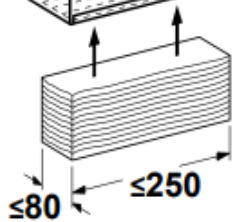

AQUAECO

WASHROOM AND PLUMBING SOLUTIONS

Installation Guide

AQA-IX3-511-SS

IX304 BEHIND MIRROR PAPER TOWEL DISPENSER

Installation Images

Installation

Refill Paper