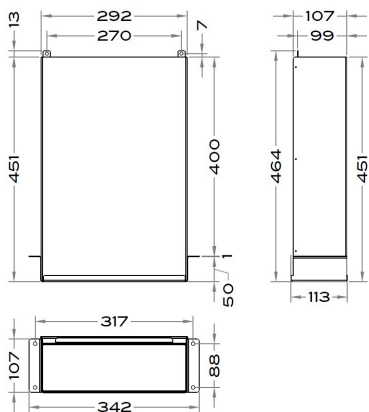

AQUAECO

WASHROOM AND PLUMBING SOLUTIONS

Installation Guide

AQA-IX3-511-SS

IX304 BEHIND MIRROR PAPER TOWEL DISPENSER

Installation Images

Installation

Refill Paper