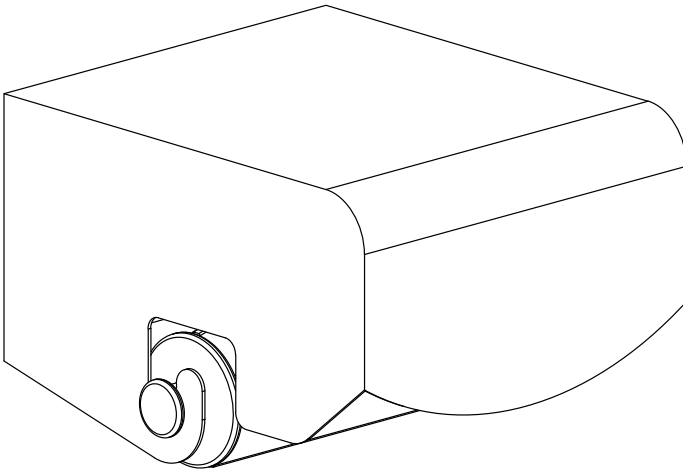

AQUAECO

WASHROOM AND PLUMBING SOLUTIONS

Installation Guide

AQA-IX3-713-XX

IX304 WALL MOUNTED TOILET ROLL HOLDER

A member of **SANIPEXGROUP**
www.sanipexgroup.com

Instruction Image

560mm