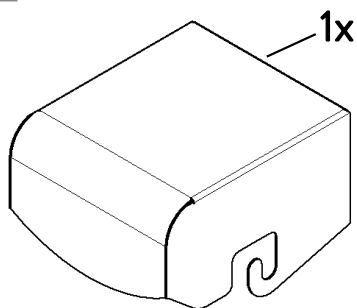

AQUAECO

WASHROOM AND PLUMBING SOLUTIONS

Installation Guide

AQA-IX3-713-XX

IX304 WALL MOUNTED TOILET ROLL HOLDER

A member of **SANIPEXGROUP**
www.sanipexgroup.com

Instruction Image

560mm