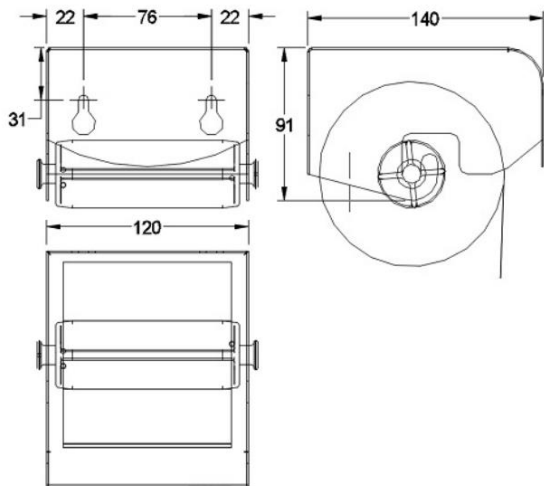

AQUAECO

WASHROOM AND PLUMBING SOLUTIONS

Installation Guide

AQA-IX3-713-XX

IX304 WALL MOUNTED TOILET ROLL HOLDER

A member of **SANIPEXGROUP**
www.sanipexgroup.com

Instruction Image

560mm