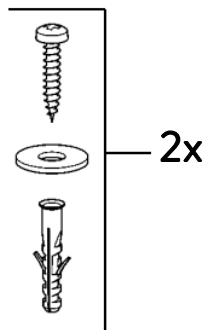

AQUAECO

WASHROOM AND PLUMBING SOLUTIONS

Installation Guide

AQA-IX3-713-XX

IX304 WALL MOUNTED TOILET ROLL HOLDER

A member of **SANIPEXGROUP**
www.sanipexgroup.com

Instruction Image

560mm