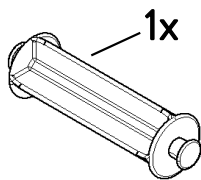

AQUAECO

WASHROOM AND PLUMBING SOLUTIONS

Installation Guide

AQA-IX3-713-XX

IX304 WALL MOUNTED TOILET ROLL HOLDER

A member of **SANIPEXGROUP**
www.sanipexgroup.com

Instruction Image

560mm