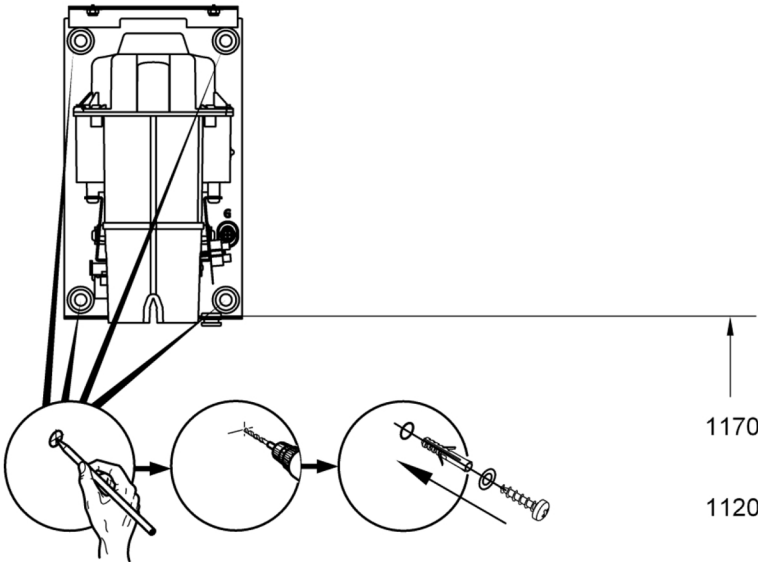

## Installation Guide

**AQA-IX3-738-SS**

IX304 WALL MOUNTED ELECTRIC HAND DRYER BRUSHED

1170

1120

790

850