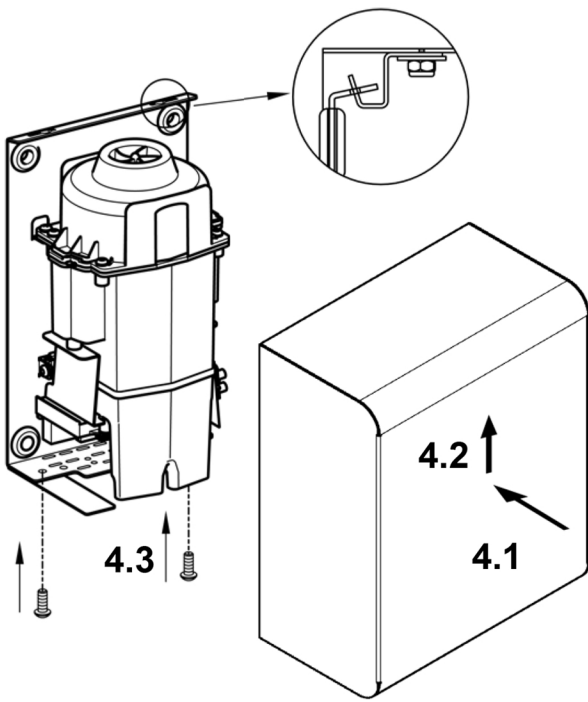

## Installation Guide

**AQA-IX3-738-SS**

IX304 WALL MOUNTED ELECTRIC HAND DRYER BRUSHED

1170

1120

790

850