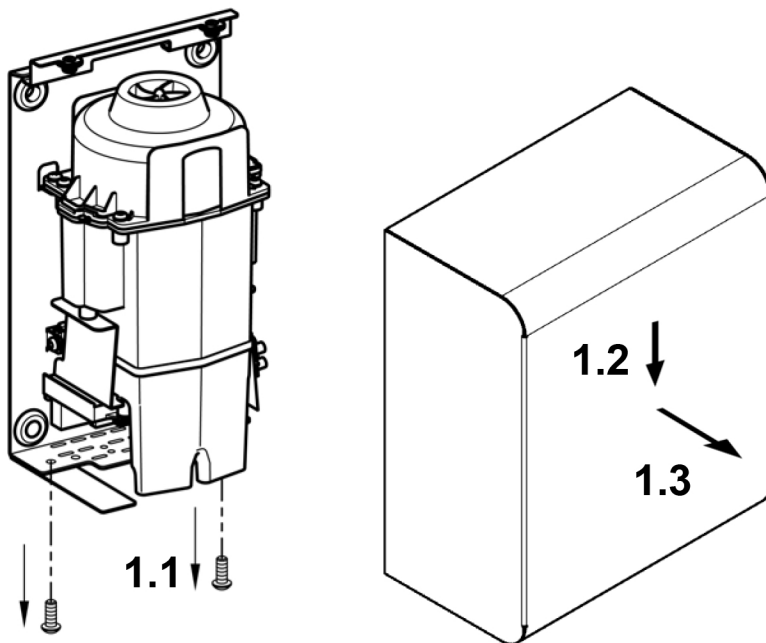

## Installation Guide

**AQA-IX3-738-SS**

IX304 WALL MOUNTED ELECTRIC HAND DRYER BRUSHED

1170

1120

790

850