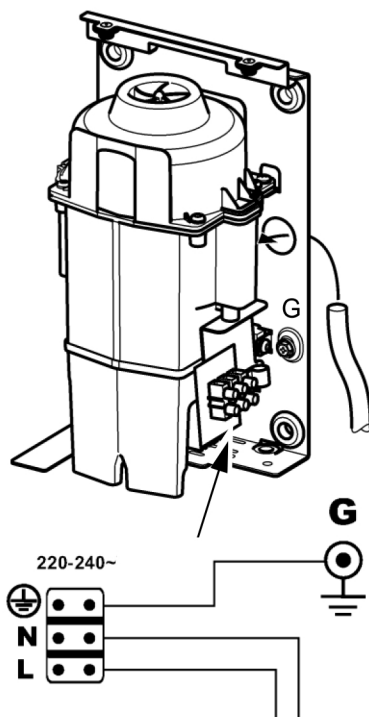

## Installation Guide

**AQA-IX3-738-SS**

IX304 WALL MOUNTED ELECTRIC HAND DRYER BRUSHED

1170

1120

790

850