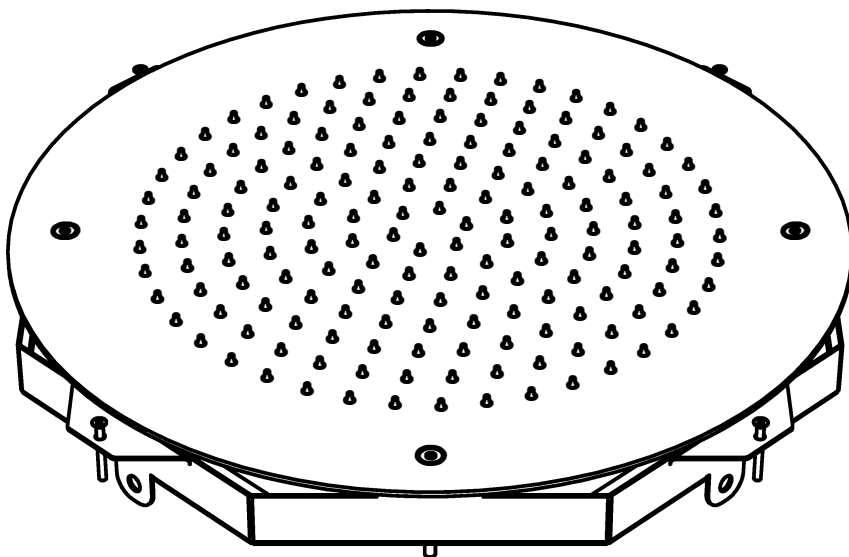

BAGNODESIGN

EXPERTLY CRAFTED BATHROOMS

Installation Guide

IND-BDD-SPA-517-XX

BAGNO SPA ROUND RECESSED SHOWER HEAD DIA. 500MM

A member of **SANIPEXGROUP**
www.sanipexgroup.com

IMPORTANT PLEASE READ

All products manufactured and supplied by BAGNODESIGN are fit for purpose as long as they are Installed, used correctly, cleaned and receive regular maintenance in accordance with these instructions...