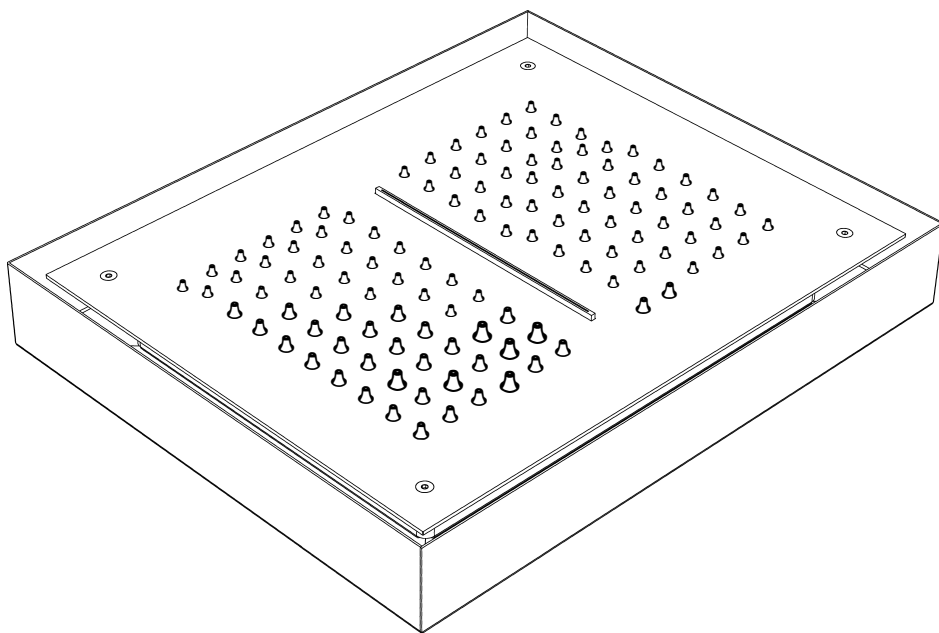

BAGNODESIGN

EXPERTLY CRAFTED BATHROOMS

Installation Guide

IND-BDD-SPA-525-XX

BAGNO SPA RECTANGULAR RECESSED SHOWER HEAD WITH
2 FUNCTION & RGB LIGHTS 400X500MM

A member of **SANIPEXGROUP**
www.sanipexgroup.com