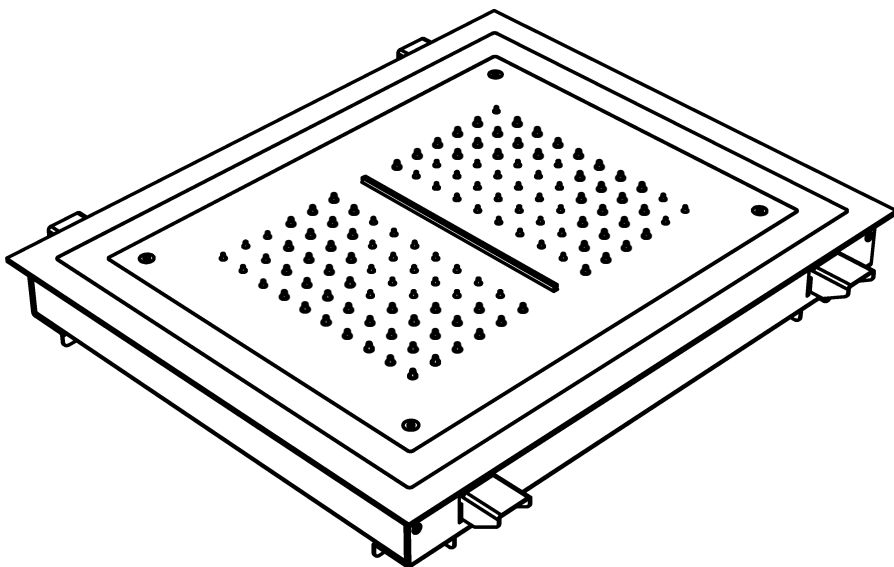

BAGNODESIGN

EXPERTLY CRAFTED BATHROOMS

Installation Guide

IND-BDD-SPA-526-XX

BAGNO SPA RECTANGULAR RECESSED SHOWER HEAD WITH
2 FUNCTION & RGB LIGHTS 480X580MM

A member of **SANIPEXGROUP**
www.sanipexgroup.com