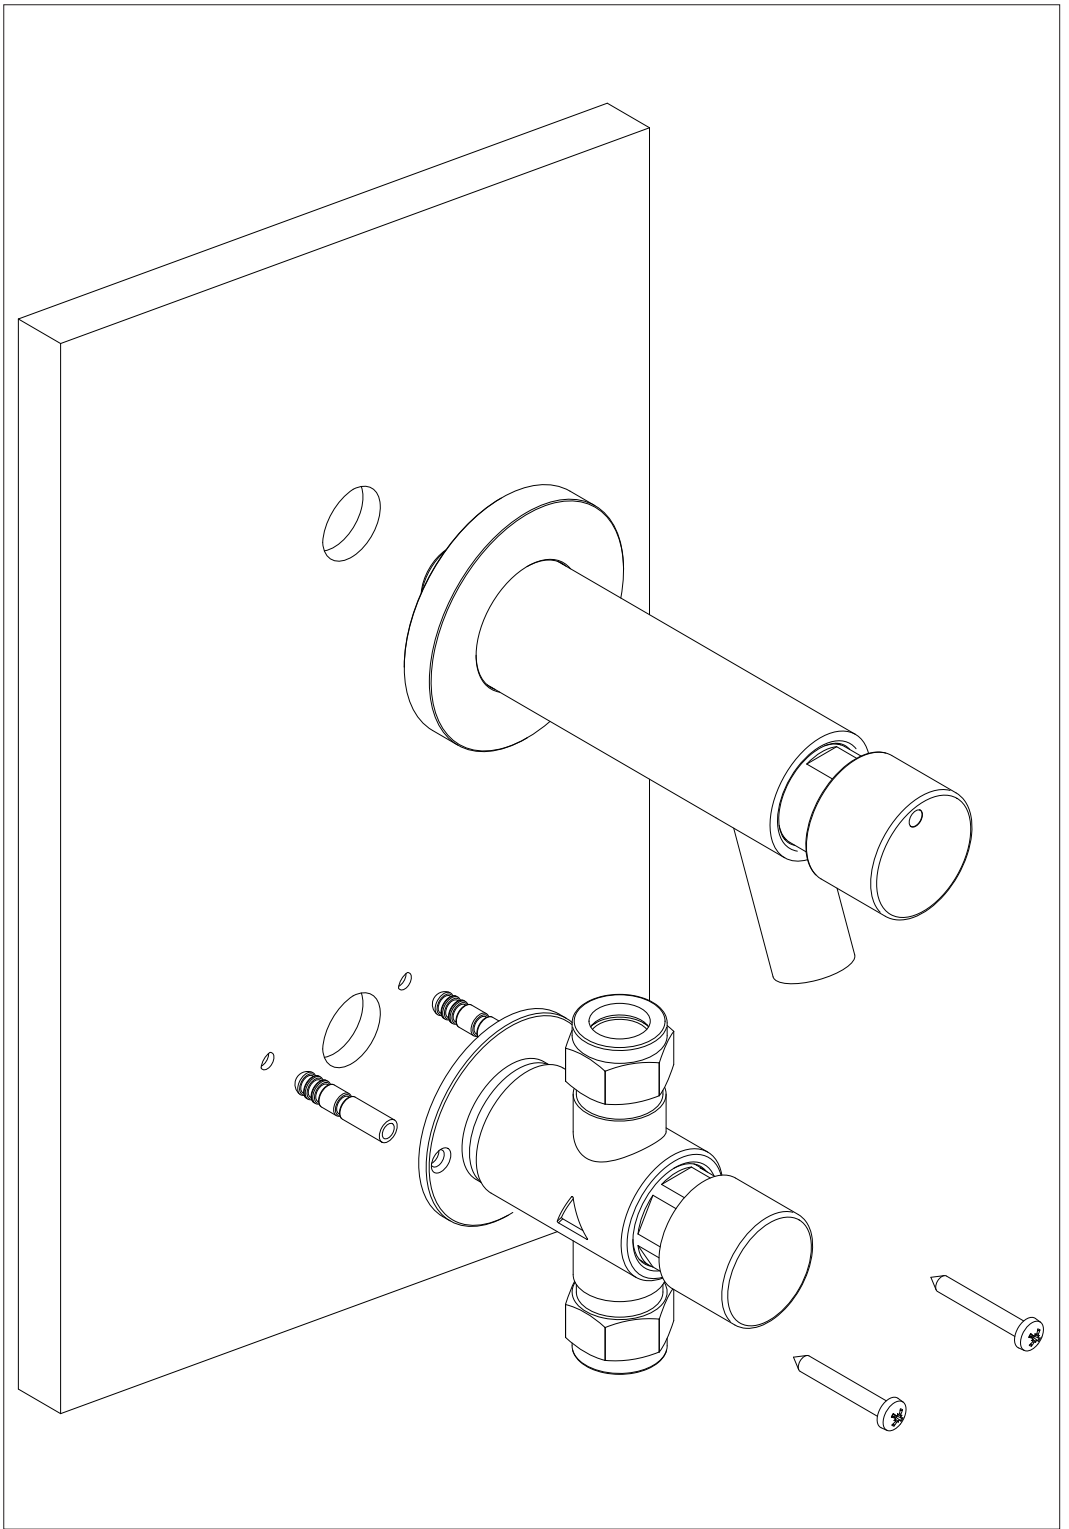

AQUAECO

WASHROOM AND PLUMBING SOLUTIONS

Installation Guide

AQE-ECO-305-CP

WALL MOUNTED SELF-CLOSING PUSH TAP

A member of SANIPEXGROUP

Timed Self Closing Valve

Anti-blocking Cartridge