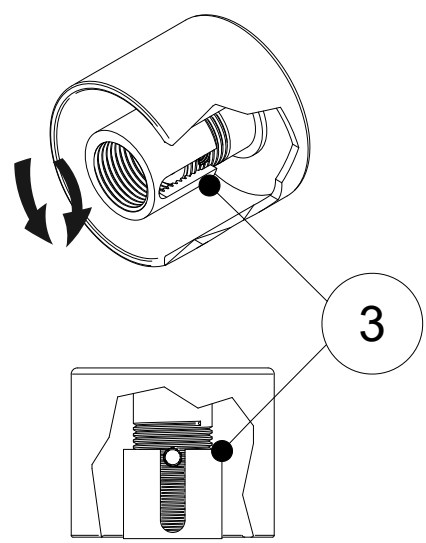

AQUAECO

WASHROOM AND PLUMBING SOLUTIONS

Installation Guide

AQE-ECO-305-CP

WALL MOUNTED SELF-CLOSING PUSH TAP

A member of SANIPEXGROUP

Timed Self Closing Valve

Anti-blocking Cartridge