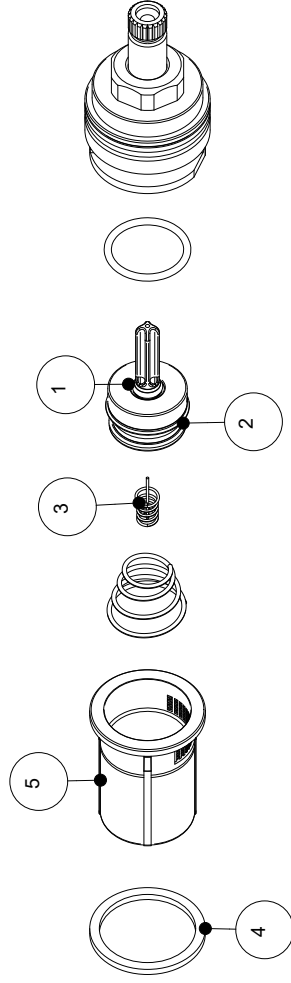

AQUAECO

WASHROOM AND PLUMBING SOLUTIONS

Installation Guide

AQE-ECO-305-CP

WALL MOUNTED SELF-CLOSING PUSH TAP

A member of SANIPEXGROUP

Timed Self Closing Valve

Anti-blocking Cartridge