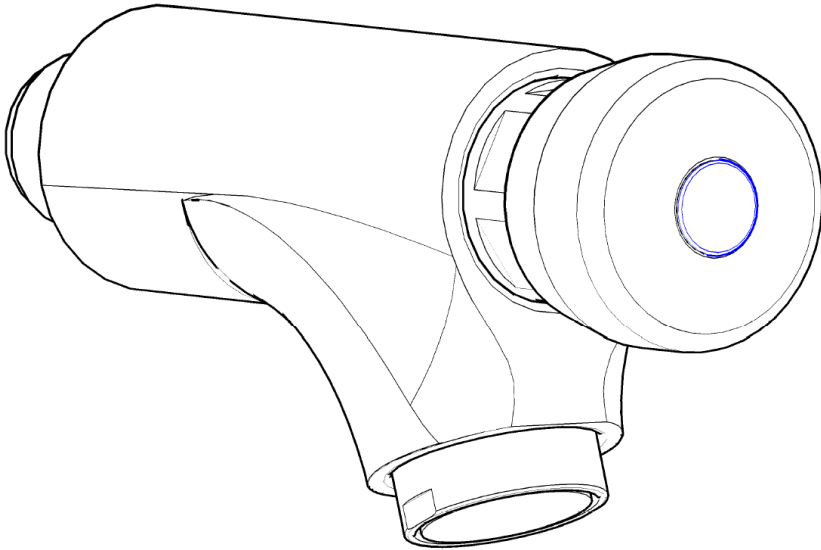

AQUAECO

WASHROOM AND PLUMBING SOLUTIONS

Installation Guide

AQE-ECO-305-CP

WALL MOUNTED SELF-CLOSING PUSH TAP

A member of SANIPEXGROUP

Timed Self Closing Valve

Anti-blocking Cartridge