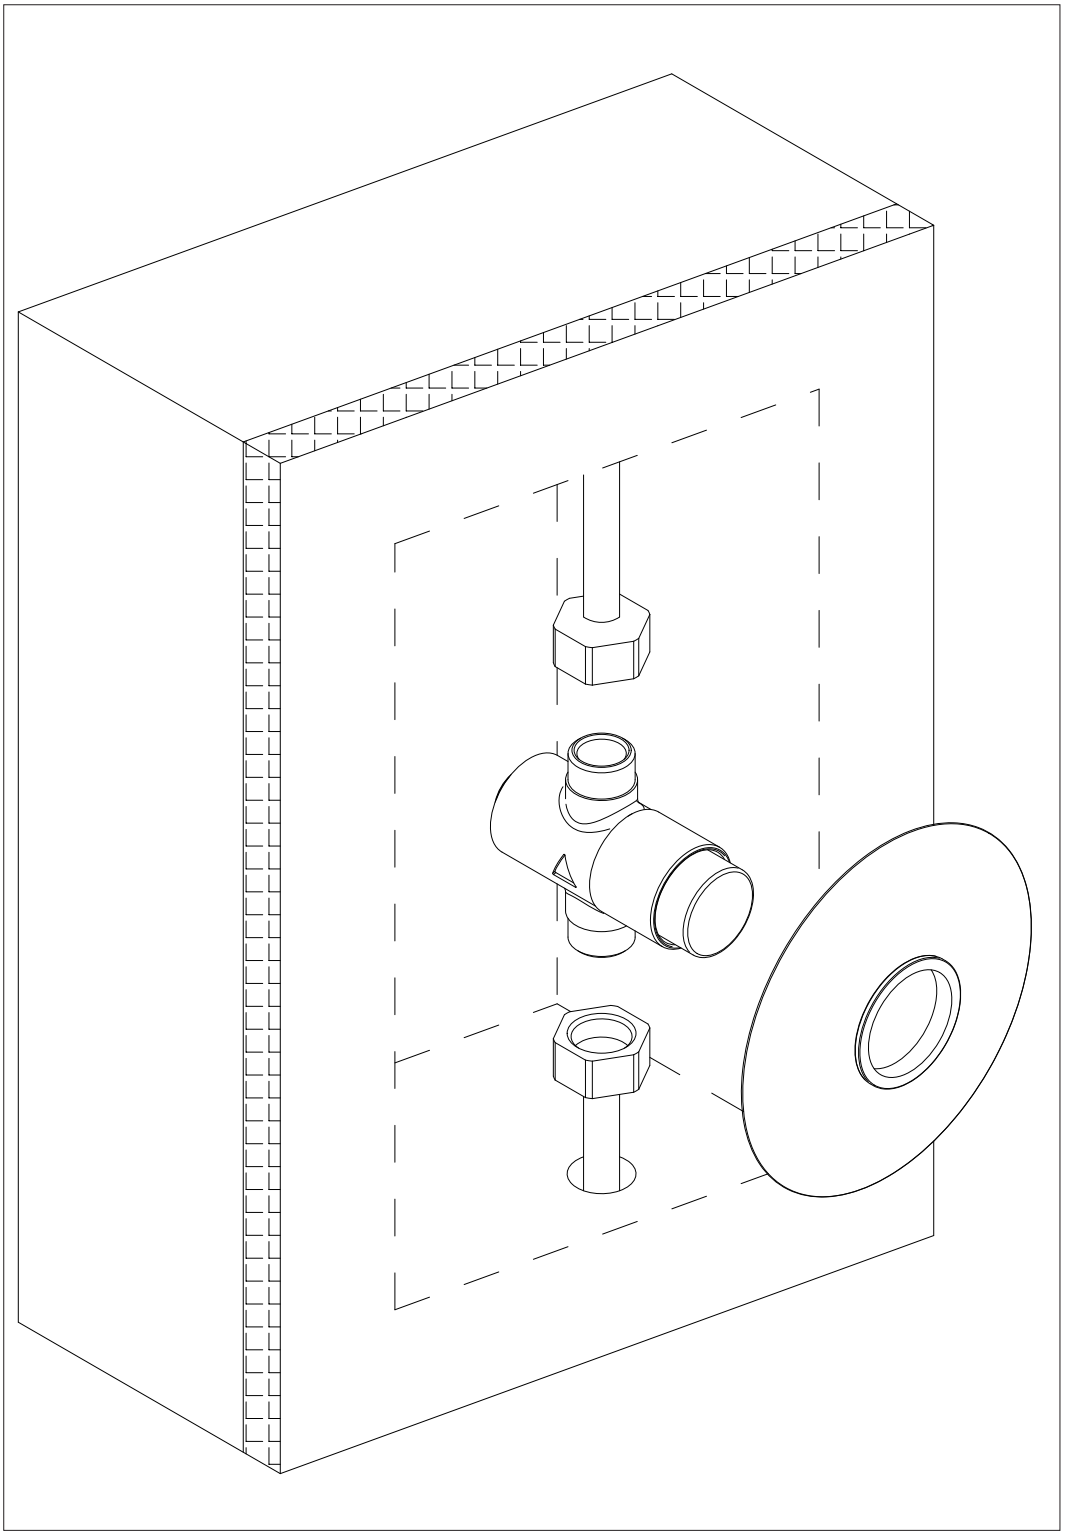

AQUAECO

WASHROOM AND PLUMBING SOLUTIONS

Installation Guide

AQE-ECO-305-CP

WALL MOUNTED SELF-CLOSING PUSH TAP

A member of SANIPEXGROUP

Timed Self Closing Valve

Anti-blocking Cartridge