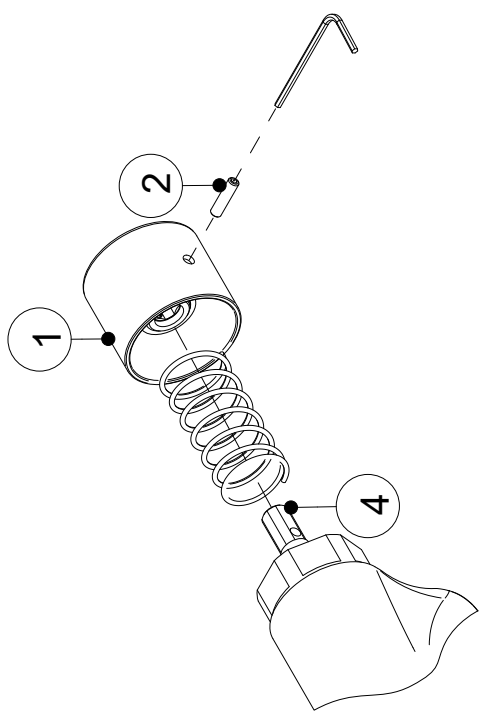

AQUAECO

WASHROOM AND PLUMBING SOLUTIONS

Installation Guide

AQE-ECO-305-CP

WALL MOUNTED SELF-CLOSING PUSH TAP

A member of SANIPEXGROUP

Timed Self Closing Valve

Anti-blocking Cartridge