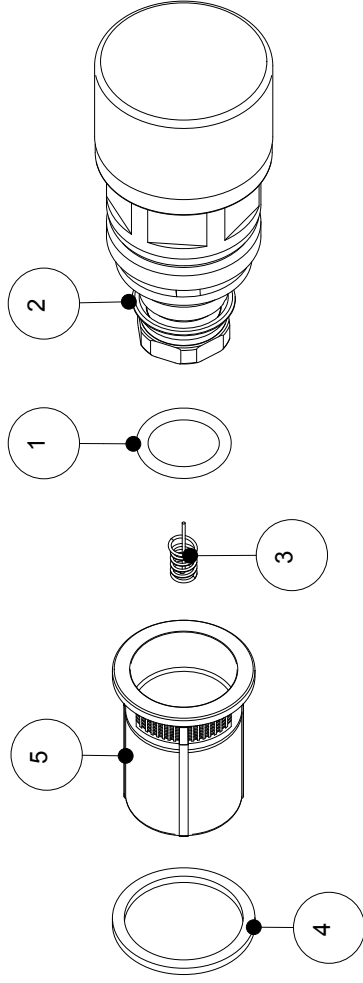

AQUAECO

WASHROOM AND PLUMBING SOLUTIONS

Installation Guide

AQE-ECO-305-CP

WALL MOUNTED SELF-CLOSING PUSH TAP

A member of SANIPEXGROUP

Timed Self Closing Valve

Anti-blocking Cartridge