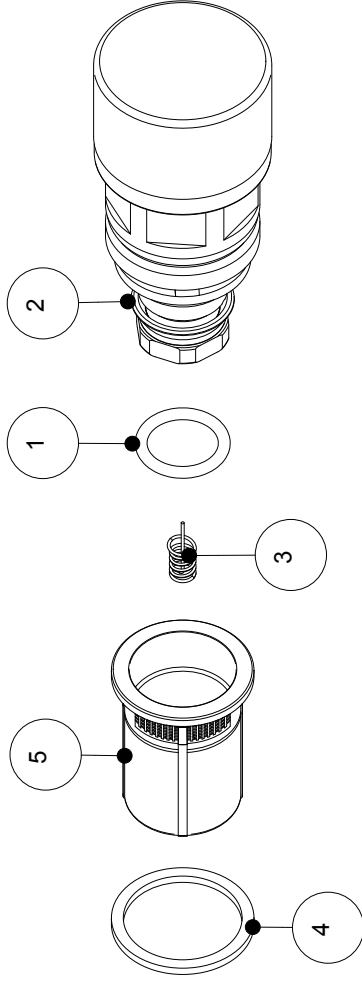

## Installation Guide

**AQE-ECO-308-A**  
SELF-CLOSING PUSH TAP

A member of SANIPEXGROUP

Fig.04

B

D

A

C

## Timed Self Closing Valve