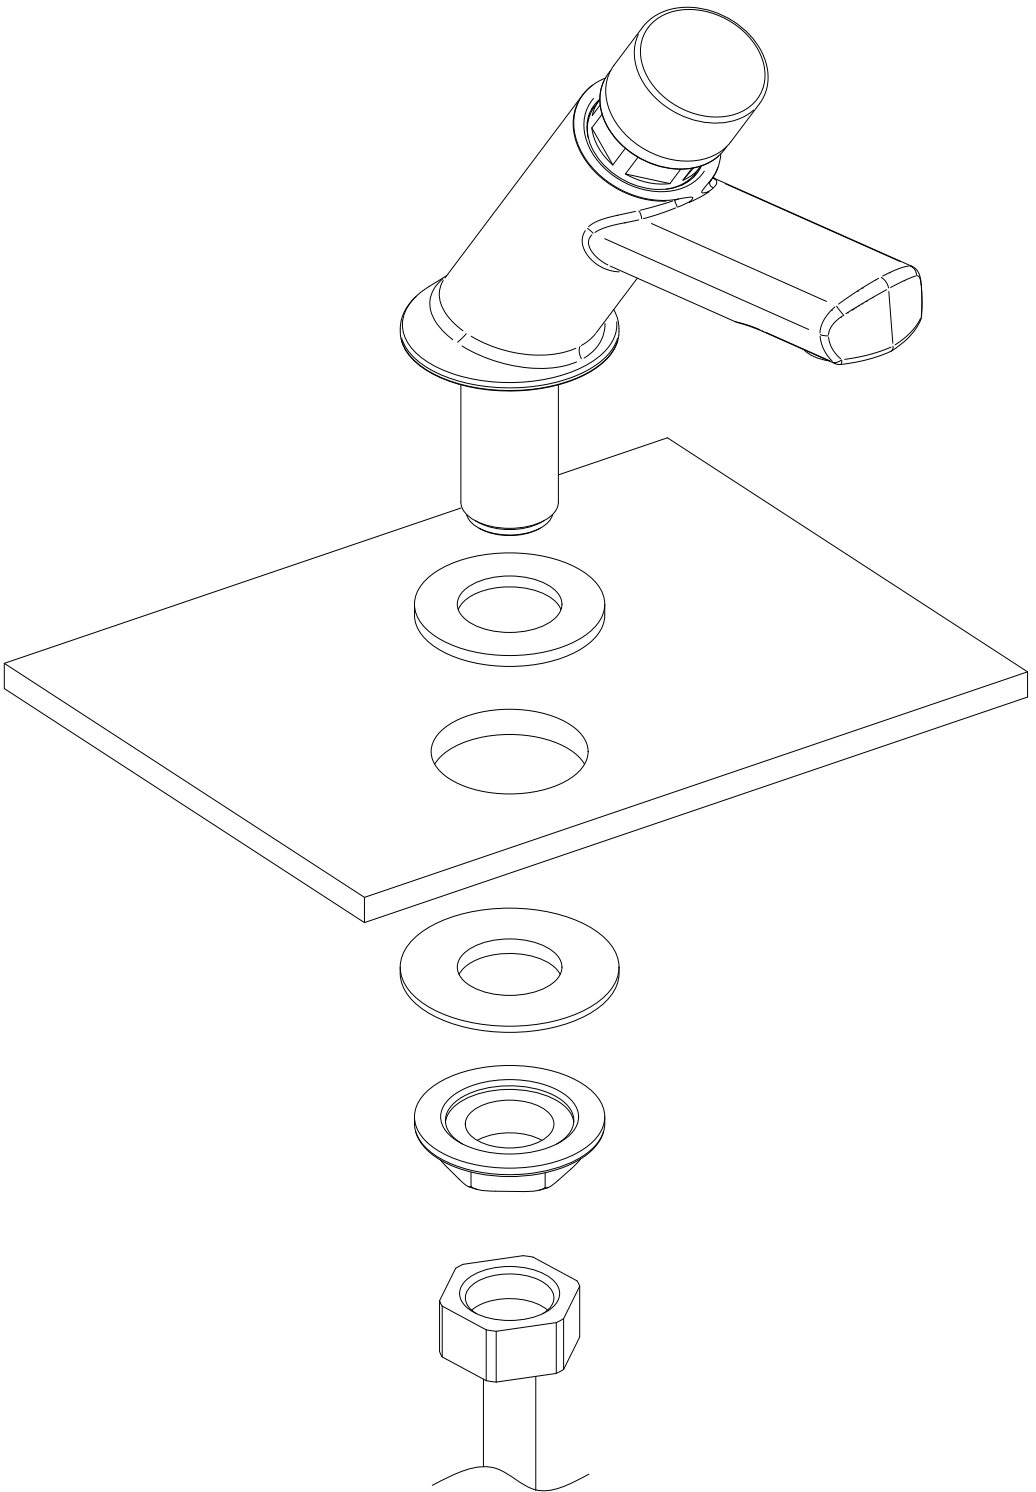

## Installation Guide

**AQE-ECO-308-A**  
SELF-CLOSING PUSH TAP

A member of SANIPEXGROUP

Fig.04

B

D

A

C

## Timed Self Closing Valve

## Anti-blocking Cartridge