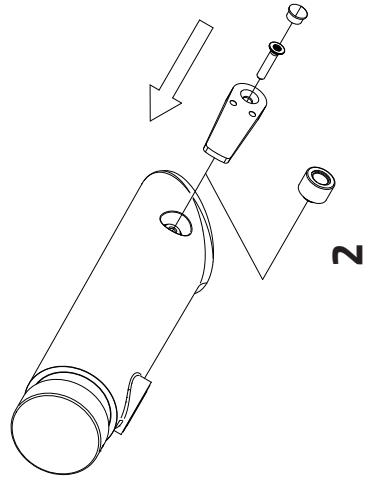

## Installation Guide

**AQE-ECO-308-A**  
SELF-CLOSING PUSH TAP

A member of SANIPEXGROUP

Fig.04

B

D

A

C

## Timed Self Closing Valve