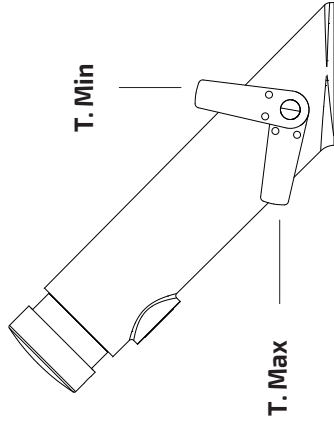

## Installation Guide

**AQE-ECO-308-A**  
SELF-CLOSING PUSH TAP

A member of SANIPEXGROUP

Fig.04

B

D

A

C

## Timed Self Closing Valve