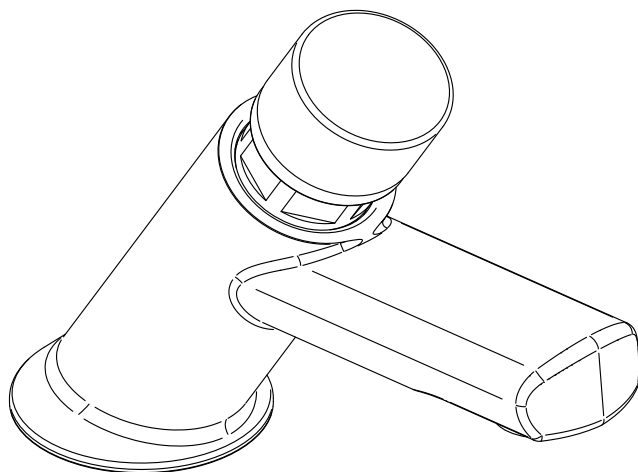

## Installation Guide

**AQE-ECO-308-A**  
SELF-CLOSING PUSH TAP

A member of SANIPEXGROUP

Fig.04

B

D

A

C