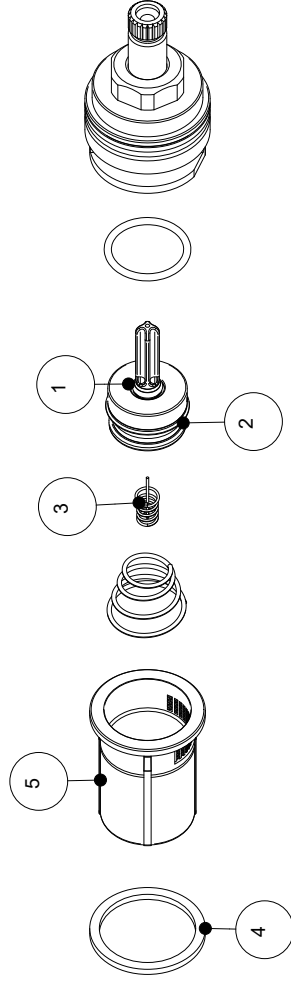

## Installation Guide

**AQE-ECO-308-A**  
SELF-CLOSING PUSH TAP

A member of SANIPEXGROUP

Fig.04

B

D

A

C

## Timed Self Closing Valve