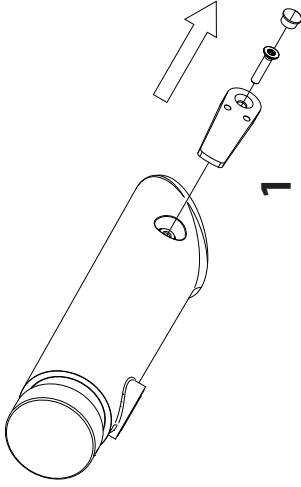

## Installation Guide

**AQE-ECO-308-A**  
SELF-CLOSING PUSH TAP

A member of SANIPEXGROUP

Fig.04

B

D

A

C

## Timed Self Closing Valve