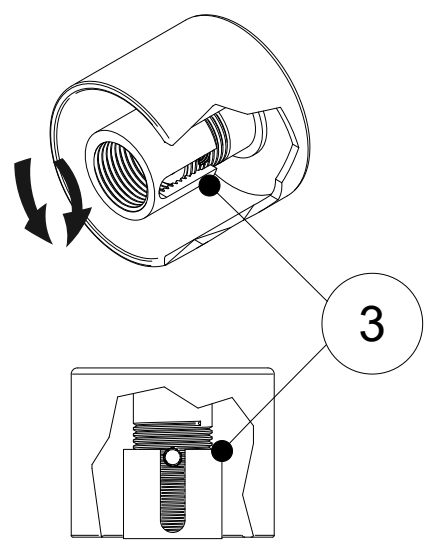

AQUAECO

WASHROOM AND PLUMBING SOLUTIONS

Installation Guide

AQE-EX3-305

EX316 WALL MOUNTED SELF-CLOSING PUSH TAP

A member of SANIPEXGROUP

Timed Self Closing Valve

Anti-blocking Cartridge