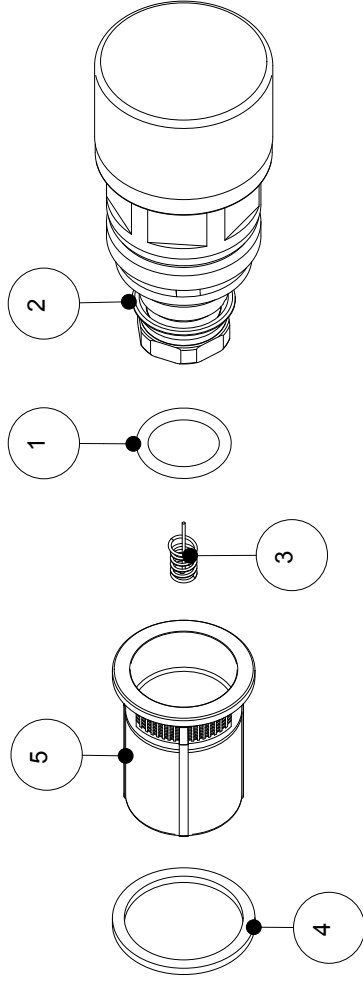

AQUAECO

WASHROOM AND PLUMBING SOLUTIONS

Installation Guide

AQE-EX3-305

EX316 WALL MOUNTED SELF-CLOSING PUSH TAP

A member of SANIPEXGROUP

Timed Self Closing Valve

Anti-blocking Cartridge