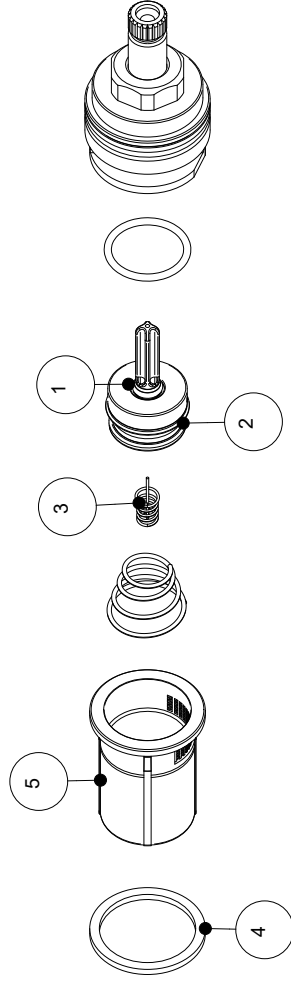

AQUAECO

WASHROOM AND PLUMBING SOLUTIONS

Installation Guide

AQE-EX3-305

EX316 WALL MOUNTED SELF-CLOSING PUSH TAP

A member of SANIPEXGROUP

Timed Self Closing Valve

Anti-blocking Cartridge