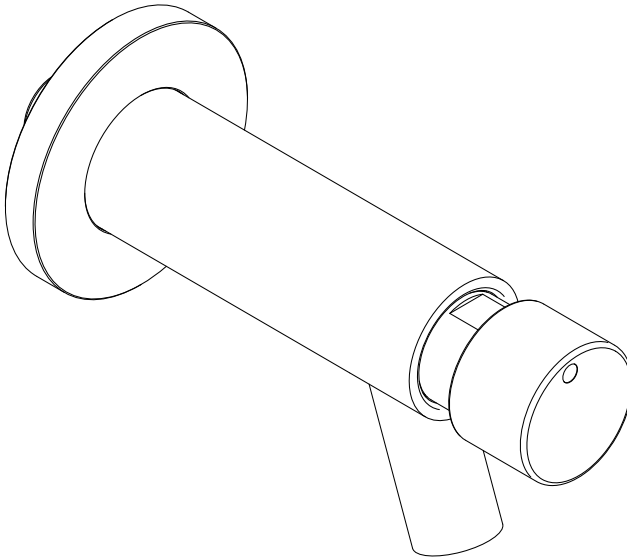

AQUAECO

WASHROOM AND PLUMBING SOLUTIONS

Installation Guide

AQE-EX3-305

EX316 WALL MOUNTED SELF-CLOSING PUSH TAP

A member of SANIPEXGROUP

Timed Self Closing Valve

Anti-blocking Cartridge