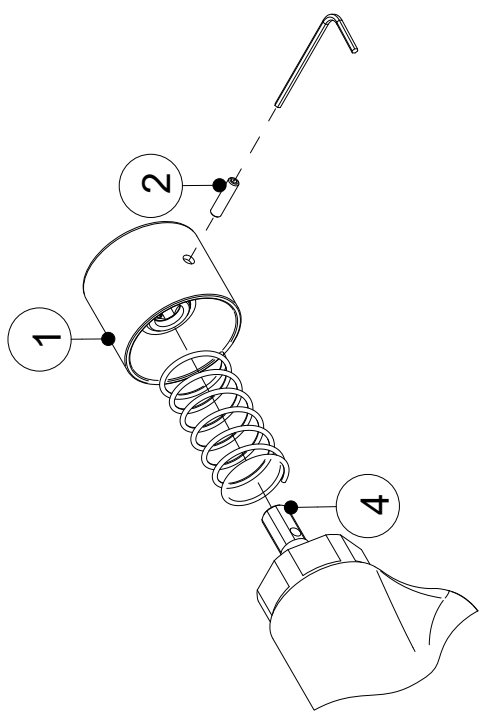

AQUAECO

WASHROOM AND PLUMBING SOLUTIONS

Installation Guide

AQE-EX3-305

EX316 WALL MOUNTED SELF-CLOSING PUSH TAP

A member of SANIPEXGROUP

Timed Self Closing Valve

Anti-blocking Cartridge