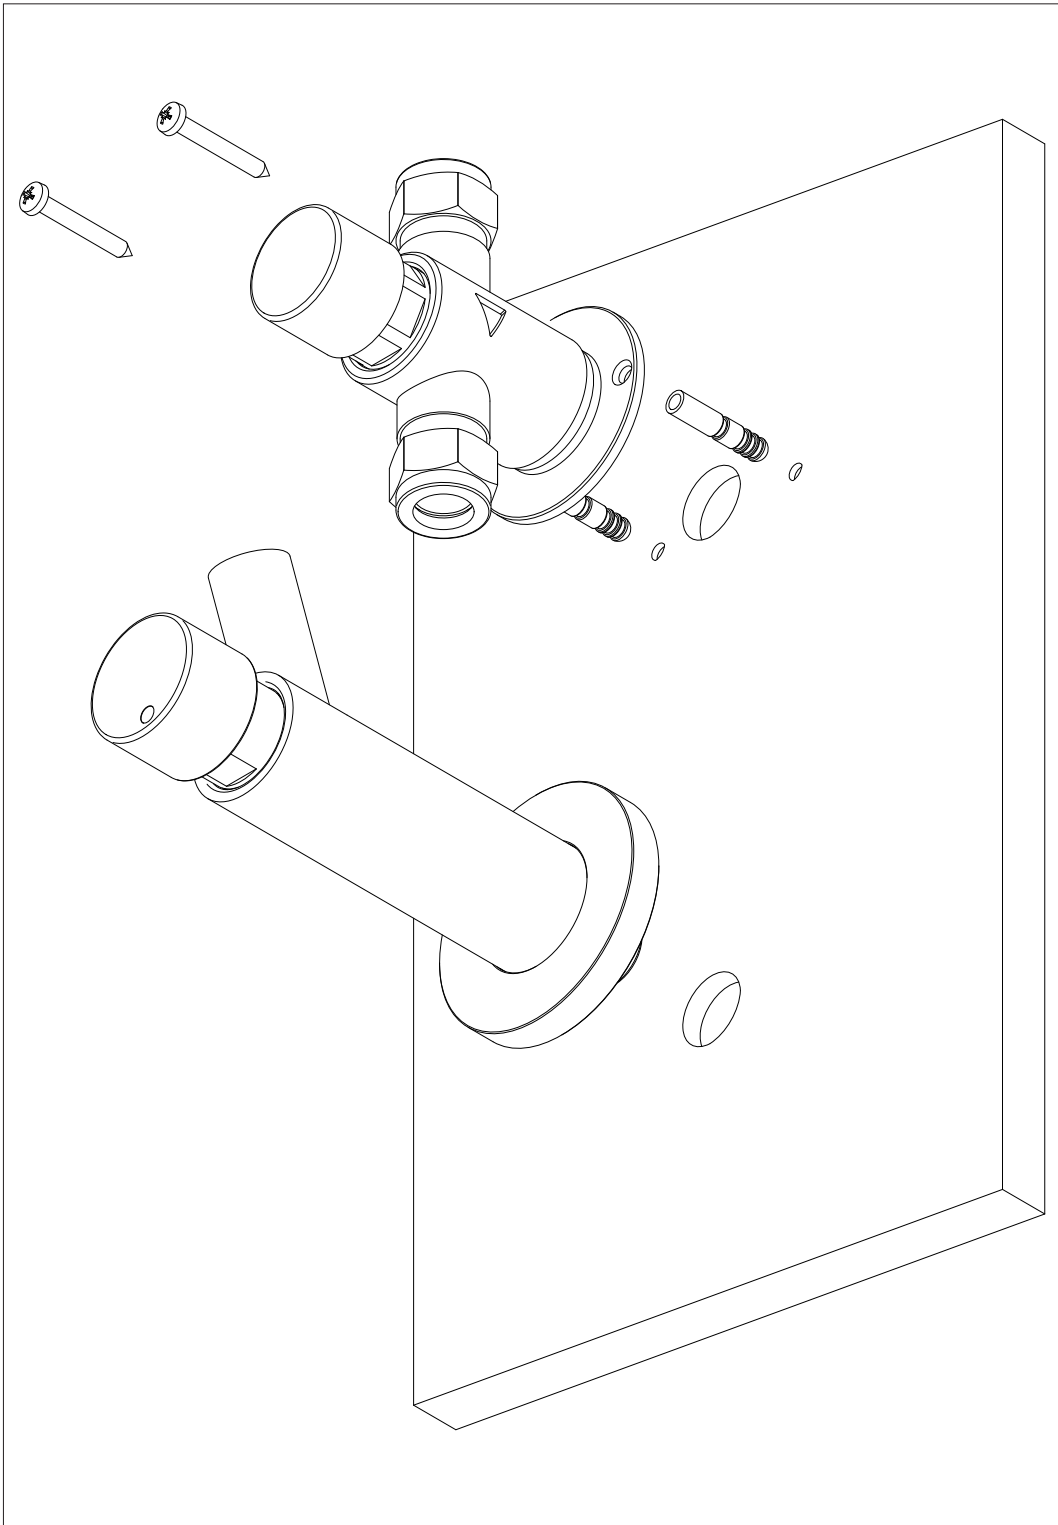

AQUAECO

WASHROOM AND PLUMBING SOLUTIONS

Installation Guide

AQE-EX3-305

EX316 WALL MOUNTED SELF-CLOSING PUSH TAP

A member of SANIPEXGROUP

Timed Self Closing Valve

Anti-blocking Cartridge