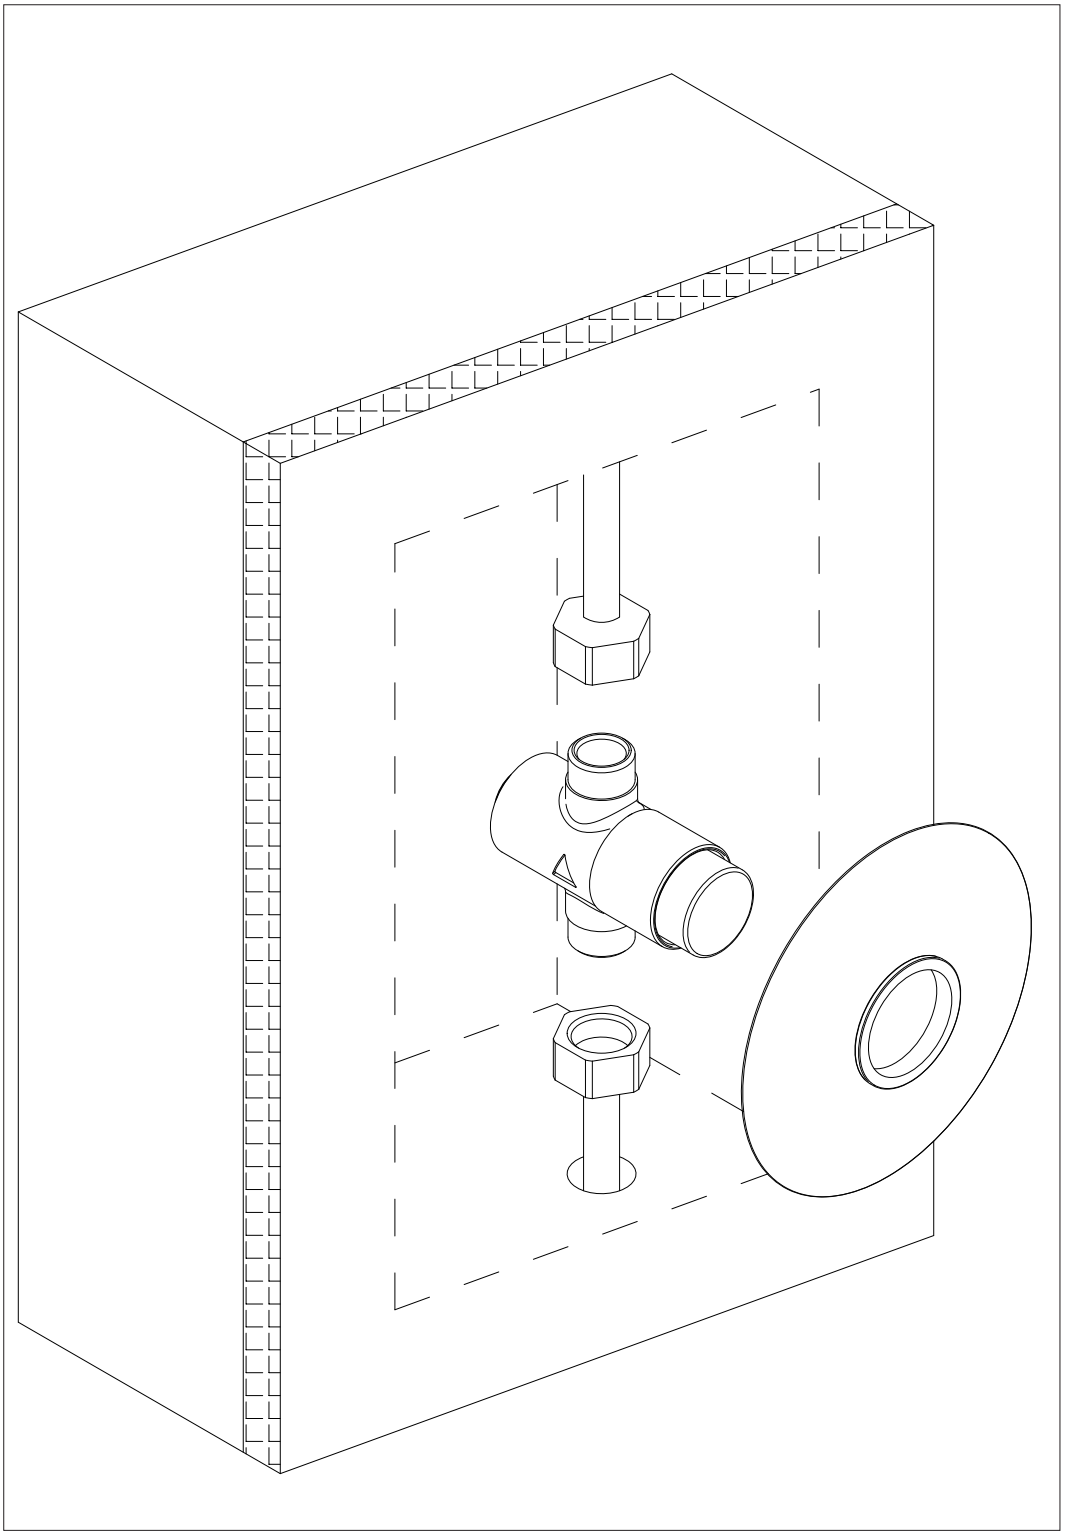

AQUAECO

WASHROOM AND PLUMBING SOLUTIONS

Installation Guide

AQE-EX3-305

EX316 WALL MOUNTED SELF-CLOSING PUSH TAP

A member of SANIPEXGROUP

Timed Self Closing Valve

Anti-blocking Cartridge