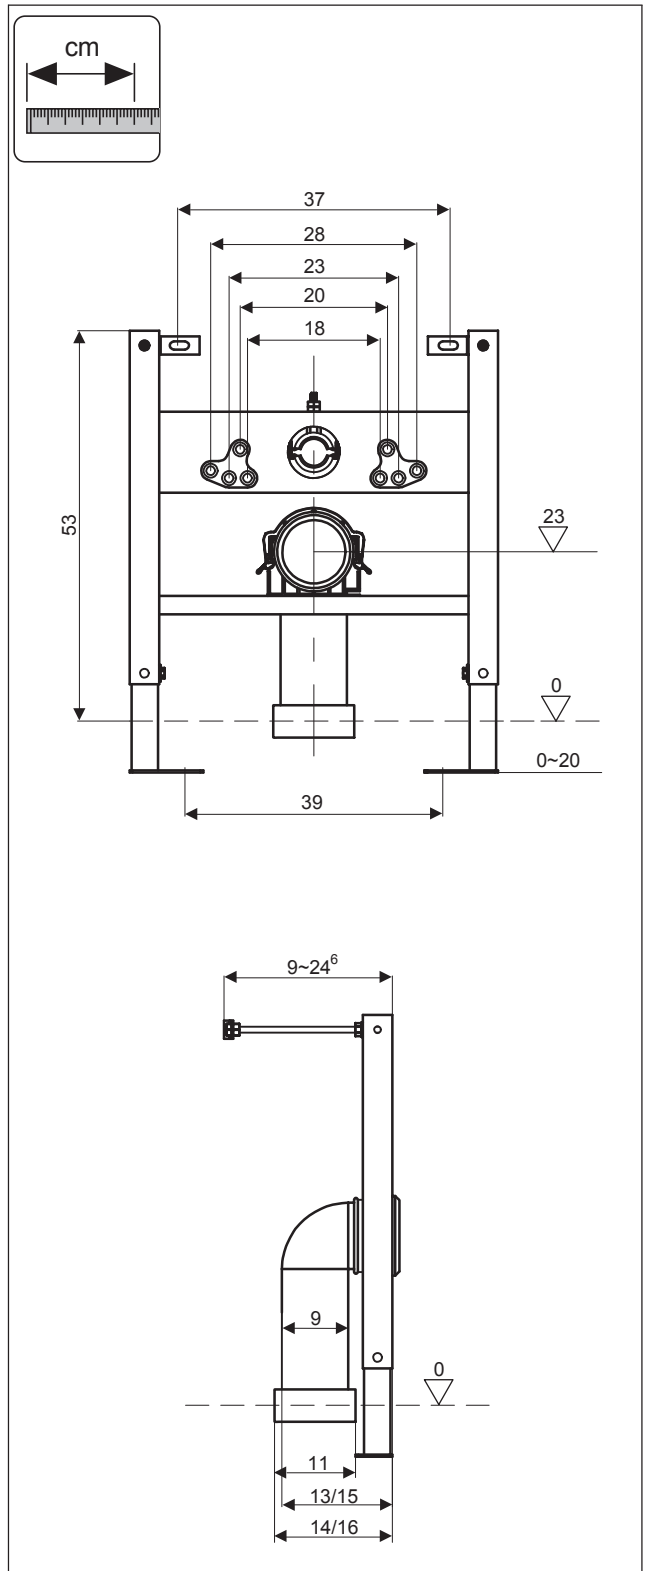

Installation

BAGNODESIGN

560337 16-1.0

Installation

BAGNODESIGN