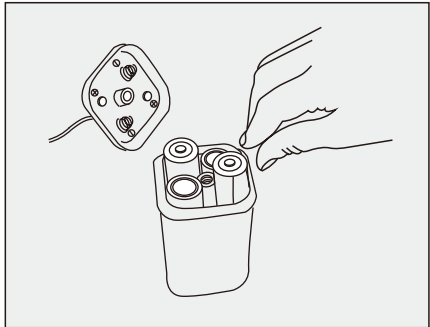

AQUAZONE

QUALITY PLUMBING SOLUTIONS

Installation Guide

AQE-ECO-I303-XX

AQUAECO SQUARE CONCEALED INFRA-RED TAP

A member of  SANIPEXGROUP

TECHNICAL SPECIFICATION

Item NO.	AQE-ECO-I303-CP
Power	DC:6V(4AA alkaline battery)
	AC:220V50/60HZ
Power Consumption	DC:<0.2mW; AC:<2W
Sensor time	Opening time<1S,Closing time<1.5S.
Water Pressure	0.05MPa-0.6MPa
Sensing Distance	Sensor range:factory setting:15cm, Tolerance: 0%.
	Range setting: 5-25cm (The sensor range can be adjusted through the magnet).
Temperature	1°C-55°C
Water Temperature	1°C-45°C
Dia.Of Inlet Pipe	G1/2"

INSTALLATION STEP

Power connect

- AC: Connect the transformer

- DC: Install 4AA alkaline battery into the battery box

INSTALLATION STEP

Water connect

1. Water outlet hose connect
Connect the faucet body with control box by flexible hose, screw the pipe buckle tightly

2. Water inlet hose connect
Connect 4" water supply hose with water inlet

Note:

Be sure no water leakage after connecting water

Signal line connect

Connect signal line with control box, then screw tightly

Note:

Should keep the signal line clear and dry, be sure to work normally

PARTS NAME

INSTALLATION STEP

Install faucet body

Step:

1. Insert PVC hose on wall, in order that install faucet body and signal line.
2. Put the signal line and water inlet hose inside the PVC hose.
3. Screw fixed joint and nut of faucet on tightly, then close the cover.