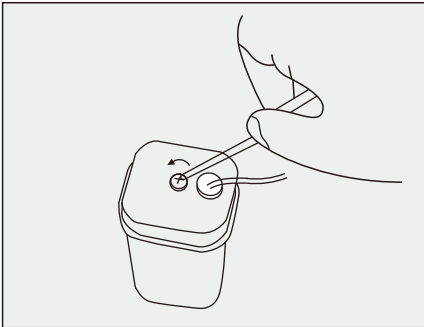

AQUAZONE

QUALITY PLUMBING SOLUTIONS

Installation Guide

AQE-ECO-I303-XX

AQUAECO SQUARE CONCEALED INFRA-RED TAP

A member of  SANIPEXGROUP

TECHNICAL SPECIFICATION

Item NO.	AQE-ECO-I303-CP
Power	DC:6V(4AA alkaline battery)
	AC:220V50/60HZ
Power Consumption	DC:<0.2mW; AC:<2W
Sensor time	Opening time<1S,Closing time<1.5S.
Water Pressure	0.05MPa-0.6MPa
Sensing Distance	Sensor range:factory setting:15cm, Tolerance: 0%.
	Range setting: 5-25cm (The sensor range can be adjusted through the magnet).
Temperature	1°C-55°C
Water Temperature	1°C-45°C
Dia.Of Inlet Pipe	G1/2"

INSTALLATION STEP

Power connect

- AC: Connect the transformer

- DC: Install 4AA alkaline battery into the battery box

INSTALLATION STEP

Water connect

1. Water outlet hose connect
Connect the faucet body with control box by flexible hose, screw the pipe buckle tightly

2. Water inlet hose connect
Connect 4" water supply hose with water inlet

Note:

Be sure no water leakage after connecting water

Signal line connect

Connect signal line with control box, then screw tightly

Note:

Should keep the signal line clear and dry, be sure to work normally

PARTS NAME

INSTALLATION STEP

Install faucet body

Step:

1. Insert PVC hose on wall, in order that install faucet body and signal line.
2. Put the signal line and water inlet hose inside the PVC hose.
3. Screw fixed joint and nut of faucet on tightly, then close the cover.