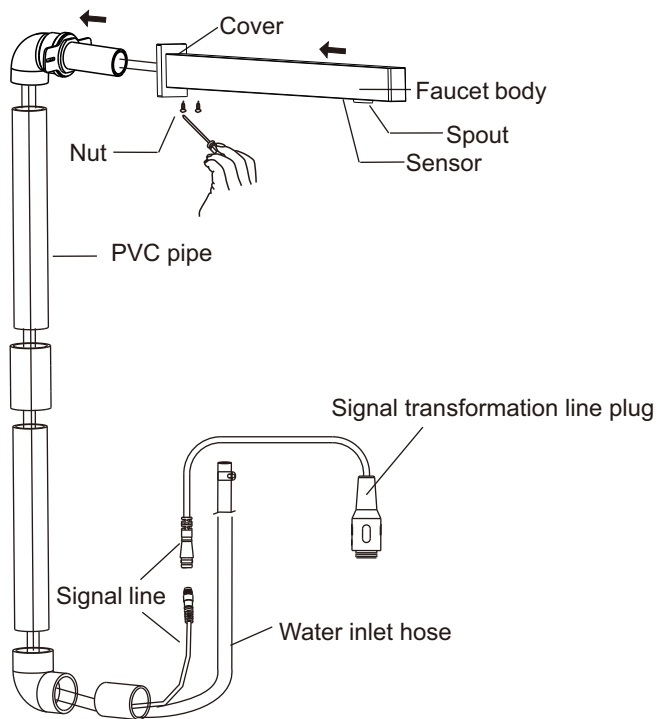

2. Water inlet hose connect
Connect 4" water supply hose with water inlet

Note:

Be sure no water leakage after connecting water

Signal line connect

Connect signal line with control box, then screw tightly

Note:

Should keep the signal line clear and dry, be sure to work normally

PARTS NAME

INSTALLATION STEP

Install faucet body

Step:

1. Insert PVC hose on wall, in order that install faucet body and signal line.
2. Put the signal line and water inlet hose inside the PVC hose.
3. Screw fixed joint and nut of faucet on tightly, then close the cover.

INSTALLATION STEP

Installation control box

1. Put the control box on wall, drill four holes, then insert the plastic bulged tube.

2. Fix the control box on wall by screw.

Note:

1. Please close the water supply and power supply before install.

2. Be sure to install control box correct, don't put upside down.

3. For easy to maintain, should be choose the suitable place install control box.

Meanwhile, It must less than 50cm distant from the basin.