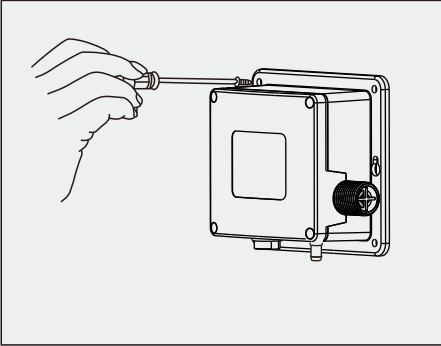

INSTALLATION STEP

Power connect

- AC: Connect the transformer

- DC: Install 4AA alkaline battery into the battery box

INSTALLATION STEP

Water connect

1. Water outlet hose connect
Connect the faucet body with control box by flexible hose, screw the pipe buckle tightly

2. Water inlet hose connect
Connect 4" water supply hose with water inlet

Note:

Be sure no water leakage after connecting water

Signal line connect

Connect signal line with control box, then screw tightly

Note:

Should keep the signal line clear and dry, be sure to work normally

PARTS NAME

INSTALLATION STEP

Install faucet body

Step:

1. Insert PVC hose on wall, in order that install faucet body and signal line.
2. Put the signal line and water inlet hose inside the PVC hose.
3. Screw fixed joint and nut of faucet on tightly, then close the cover.

INSTALLATION STEP

Installation control box

1. Put the control box on wall, drill four holes, then insert the plastic bulged tube.

2. Fix the control box on wall by screw.

Note:

1. Please close the water supply and power supply before install.