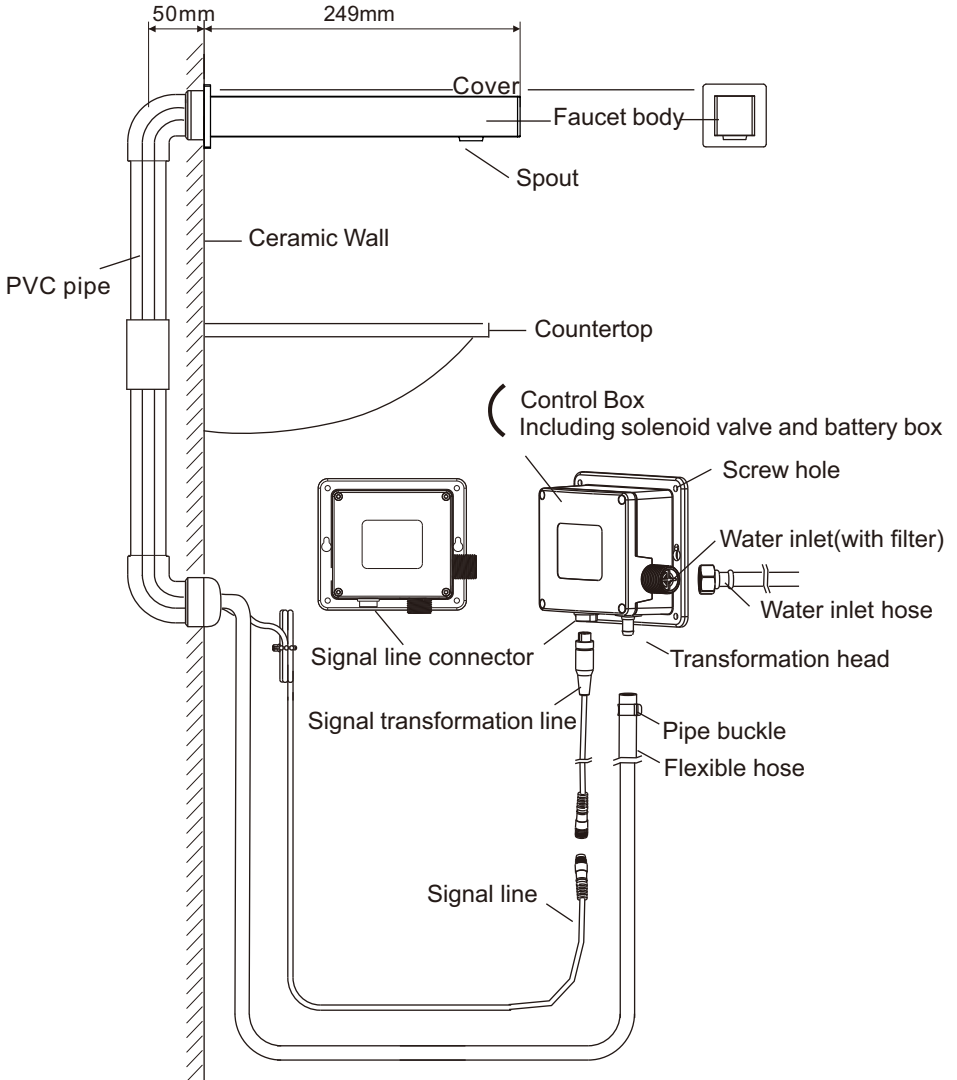

INSTALLATION STEP

Power connect

- AC: Connect the transformer

- DC: Install 4AA alkaline battery into the battery box

INSTALLATION STEP

Water connect

1. Water outlet hose connect
Connect the faucet body with control box by flexible hose, screw the pipe buckle tightly

2. Water inlet hose connect
Connect 4" water supply hose with water inlet

Note:

Be sure no water leakage after connecting water

Signal line connect

Connect signal line with control box, then screw tightly

Note:

Should keep the signal line clear and dry, be sure to work normally

PARTS NAME

INSTALLATION STEP

Install faucet body

Step:

1. Insert PVC hose on wall, in order that install faucet body and signal line.
2. Put the signal line and water inlet hose inside the PVC hose.
3. Screw fixed joint and nut of faucet on tightly, then close the cover.

INSTALLATION STEP

Installation control box

1. Put the control box on wall, drill four holes, then insert the plastic bulged tube.

2. Fix the control box on wall by screw.

Note:

1. Please close the water supply and power supply before install.