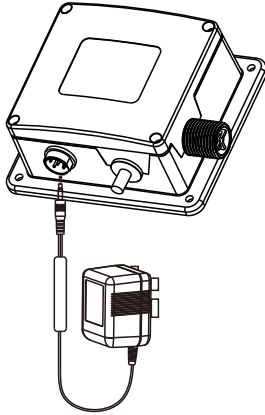

AQUAZONE

QUALITY PLUMBING SOLUTIONS

Installation Guide

AQE-ECO-I303-XX

AQUAECO SQUARE CONCEALED INFRA-RED TAP

A member of  SANIPEXGROUP

TECHNICAL SPECIFICATION

Item NO.	AQE-ECO-I303-CP
Power	DC:6V(4AA alkaline battery)
	AC:220V50/60HZ
Power Consumption	DC:<0.2mW; AC:<2W
Sensor time	Opening time<1S,Closing time<1.5S.
Water Pressure	0.05MPa-0.6MPa
Sensing Distance	Sensor range:factory setting:15cm, Tolerance: 0%.
	Range setting: 5-25cm (The sensor range can be adjusted through the magnet).
Temperature	1°C-55°C
Water Temperature	1°C-45°C
Dia.Of Inlet Pipe	G1/2"

INSTALLATION STEP

Power connect

- AC: Connect the transformer

- DC: Install 4AA alkaline battery into the battery box

INSTALLATION STEP

Water connect

1. Water outlet hose connect
Connect the faucet body with control box by flexible hose, screw the pipe buckle tightly

2. Water inlet hose connect
Connect 4" water supply hose with water inlet

Note:

Be sure no water leakage after connecting water

Signal line connect

Connect signal line with control box, then screw tightly

Note:

Should keep the signal line clear and dry, be sure to work normally

PARTS NAME

INSTALLATION STEP

Install faucet body

Step:

1. Insert PVC hose on wall, in order that install faucet body and signal line.
2. Put the signal line and water inlet hose inside the PVC hose.
3. Screw fixed joint and nut of faucet on tightly, then close the cover.