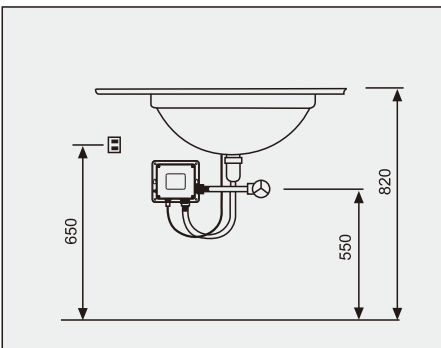

The installation drawing of control box