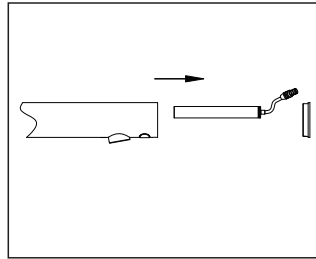

2

1-2 Unscrew the front cover of the faucet and take out the battery box.