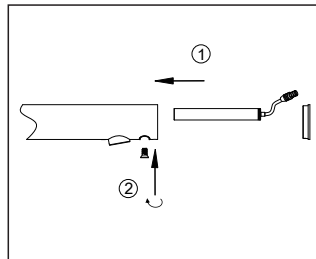

INSTALLATION

1

2

1. Fit faucet body into the pre-embedded base in the wall and adjust to the right position.
2. Tighten the screw on the bottom of the faucet body.

3

4

3. Fix the decorative cover to the wall.
4. Finish installation.

5

6

5-6 Close the battery box back on, and connect the cables, screw the cover back.

NOTICE

No collision

No strong light to the sensor directly

Do not rinse with water directly

Do not use strong corrosive cleaners