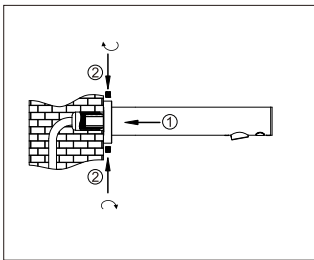

INSTALLATION

1

2

1. Fit faucet body into the pre-embedded base in the wall and adjust to the right position.
2. Tighten the screw on the bottom of the faucet body.

3

4

3. Fix the decorative cover to the wall.
4. Finish installation.