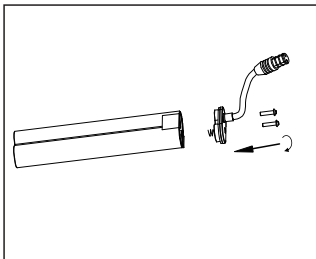

INSTALLATION

1

2

1. Fit faucet body into the pre-embedded base in the wall and adjust to the right position.
2. Tighten the screw on the bottom of the faucet body.

3

4

3. Fix the decorative cover to the wall.
4. Finish installation.

Notes: Clean and replace the filters regularly to make sure the faucet work properly and durability.

BATTERY REPLACEMENT

1

2

1-2 Unscrew the front cover of the faucet and take out the battery box.

3

4

3-4 Open the lid of the battery box and install 4×AAA alkaline batteries.

5

6

5-6 Close the battery box back on, and connect the cables, screw the cover back.

NOTICE

No collision

No strong light to the sensor directly

Do not rinse with water directly

Do not use strong corrosive cleaners