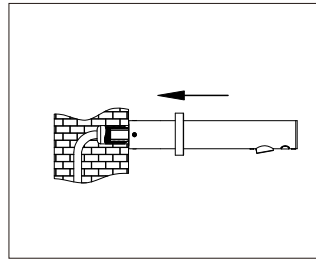

AQUAZONE

QUALITY PLUMBING SOLUTIONS

Installation Guide

AQE-ECO-I315-XX
AQUAECO WALL MOUNTED TOUCHLESS BASIN TAP

TECHNICAL SPECIFICATION

Item No.	AQE-ECO-I315-CP
Description	Automatic Faucet
Power	DC: 6V (4AA alkaline battery)
Power Consumption	DC:Standby:≤0.2mW
Sensing Distance	5-30CM
Water Pressure	0.5Bar-8Bar
Temperature	0.1 -45°C
Dia. of inlet pipe	G1/2"

INSTALLATION

1

2

1. Fit faucet body into the pre-embedded base in the wall and adjust to the right position.
2. Tighten the screw on the bottom of the faucet body.

3

4

3. Fix the decorative cover to the wall.
4. Finish installation.