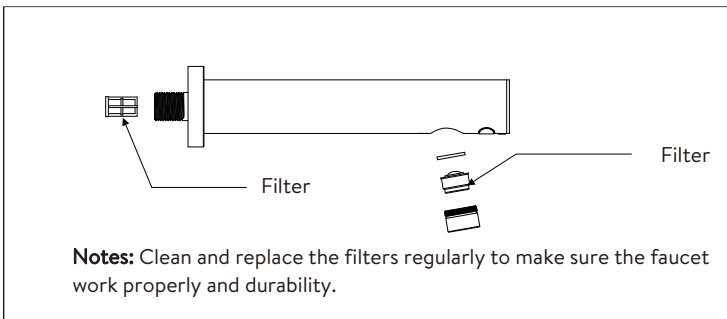

INSTALLATION

1

2

1. Fit faucet body into the pre-embedded base in the wall and adjust to the right position.
2. Tighten the screw on the bottom of the faucet body.

3

4

3. Fix the decorative cover to the wall.
4. Finish installation.