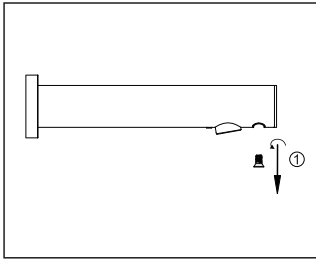

BATTERY REPLACEMENT

1