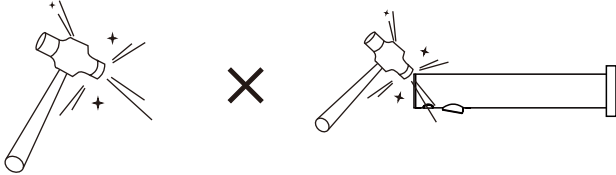

INSTALLATION

1

2

1. Fit faucet body into the pre-embedded base in the wall and adjust to the right position.
2. Tighten the screw on the bottom of the faucet body.

3

4

3. Fix the decorative cover to the wall.
4. Finish installation.

5

6

5-6 Close the battery box back on, and connect the cables, screw the cover back.

NOTICE

No collision

No strong light to the sensor directly

Do not rinse with water directly

Do not use strong corrosive cleaners