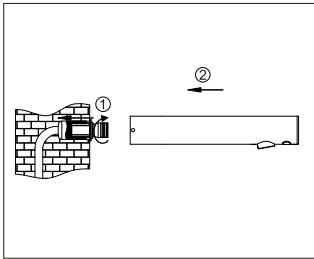

AQUAZONE

QUALITY PLUMBING SOLUTIONS

Installation Guide

AQE-ECO-I315-XX
AQUAECO WALL MOUNTED TOUCHLESS BASIN TAP

TECHNICAL SPECIFICATION

Item No.	AQE-ECO-I315-CP
Description	Automatic Faucet
Power	DC: 6V (4AA alkaline battery)
Power Consumption	DC:Standby:≤0.2mW
Sensing Distance	5-30CM
Water Pressure	0.5Bar-8Bar
Temperature	0.1 -45°C
Dia. of inlet pipe	G1/2"

INSTALLATION

1

2

1. Fit faucet body into the pre-embedded base in the wall and adjust to the right position.
2. Tighten the screw on the bottom of the faucet body.

3

4

3. Fix the decorative cover to the wall.
4. Finish installation.