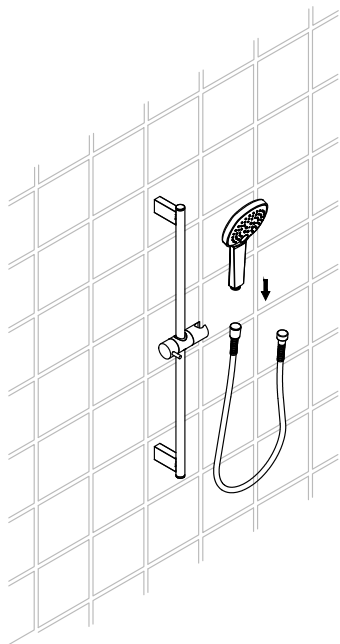

AQUAECO

WASHROOM AND PLUMBING SOLUTIONS

Installation Guide

AQE-EMB-K515-CP
EMBASSY/CONSUL SLIDE RAIL KIT

A member of **SANIPEXGROUP**
www.sanipexgroup.com

4 Install hand shower.

5 Installation Complete

AQUAECO