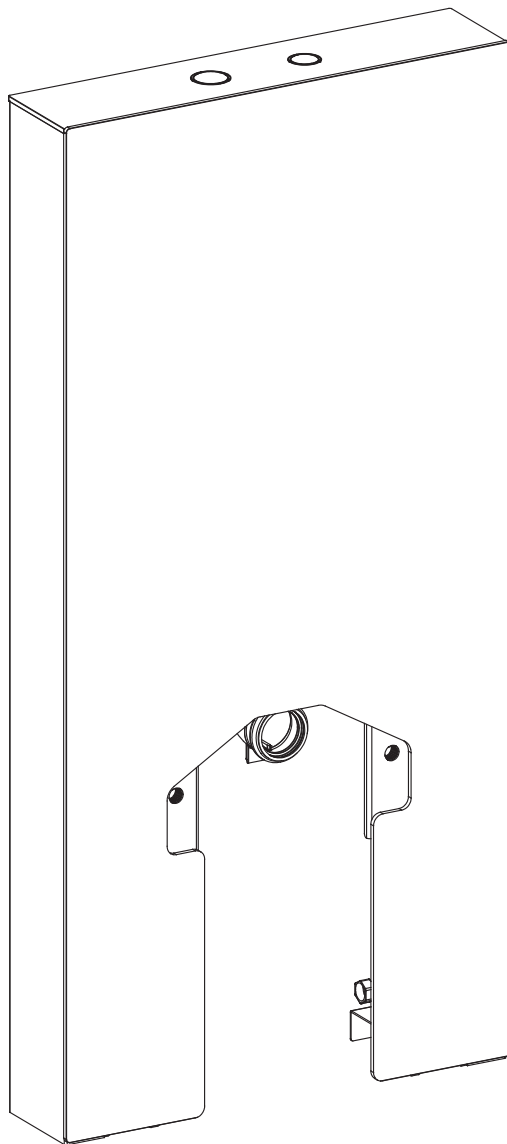

AQUAECO

WASHROOM AND PLUMBING SOLUTIONS

Installation Guide

AQE-H3-BTW-WH

AQUAECO H3 TOUCHLESS SANITARY MODULE FOR BACK TO WALL WC WHITE

A member of SANIPEXGROUP

A

B