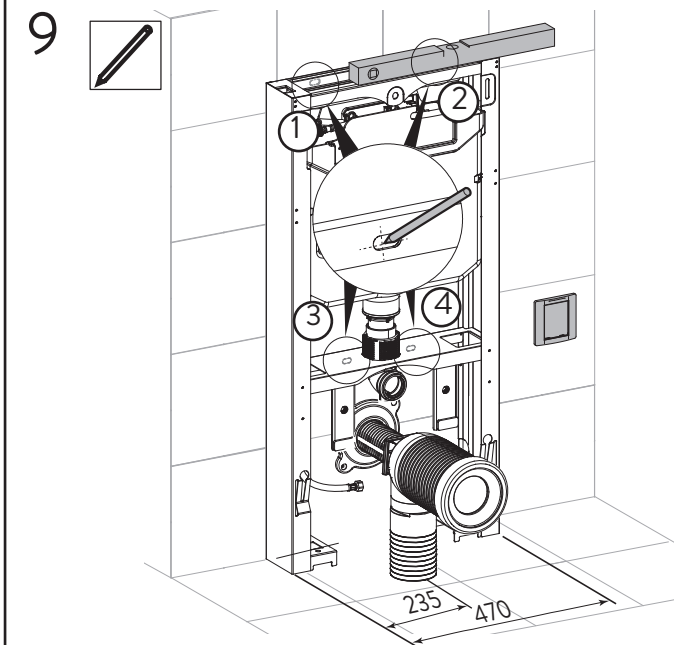

AQUAECO

WASHROOM AND PLUMBING SOLUTIONS

Installation Guide

AQE-H3-BTW-WH

AQUAECO H3 TOUCHLESS SANITARY MODULE FOR BACK TO WALL WC WHITE

A member of SANIPEXGROUP

A

B