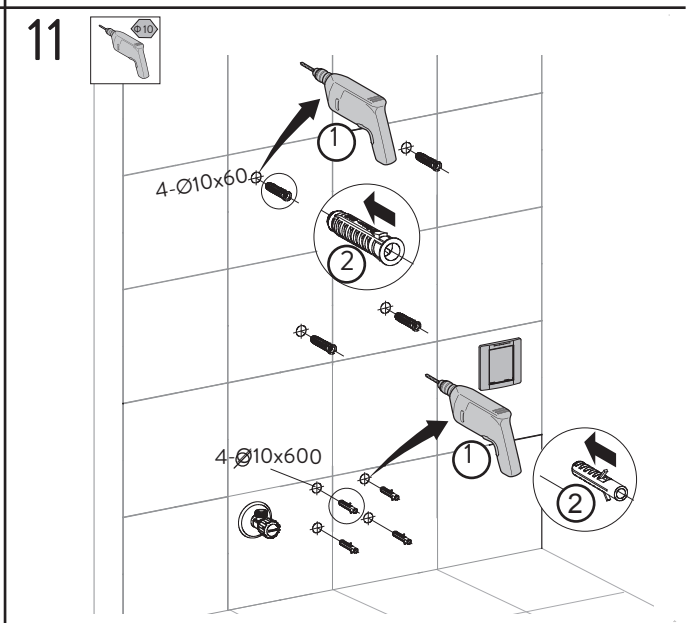

AQUAECO

WASHROOM AND PLUMBING SOLUTIONS

Installation Guide

AQE-H3-BTW-WH

AQUAECO H3 TOUCHLESS SANITARY MODULE FOR BACK TO WALL WC WHITE

A member of SANIPEXGROUP

A

B