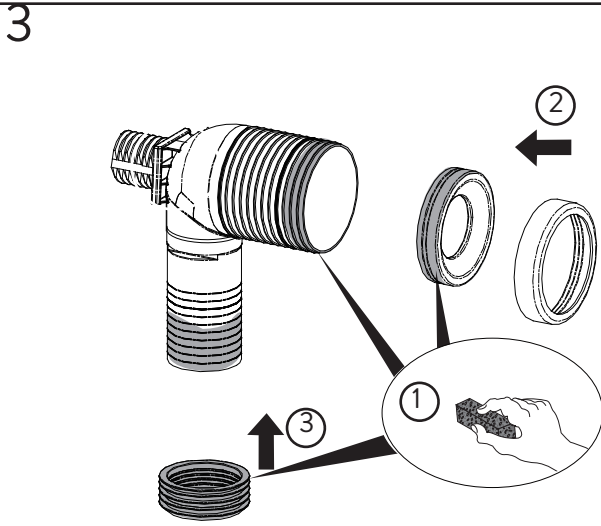

AQUAECO

WASHROOM AND PLUMBING SOLUTIONS

Installation Guide

AQE-H3-BTW-WH

AQUAECO H3 TOUCHLESS SANITARY MODULE FOR BACK TO WALL WC WHITE

A member of SANIPEXGROUP

A

B