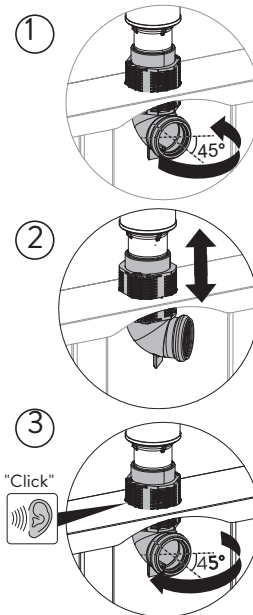

AQUAECO

WASHROOM AND PLUMBING SOLUTIONS

Installation Guide

AQE-H3-BTW-WH

AQUAECO H3 TOUCHLESS SANITARY MODULE FOR BACK TO WALL WC WHITE

A member of SANIPEXGROUP

A

B