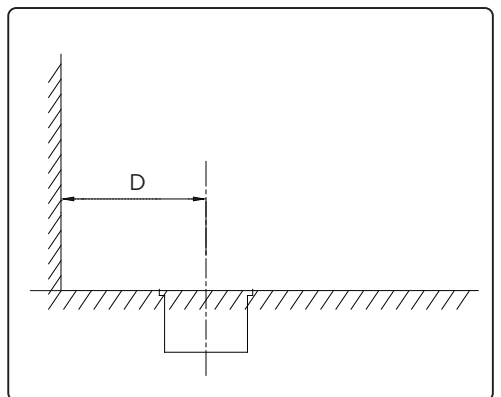

AQUAECO

WASHROOM AND PLUMBING SOLUTIONS

Installation Guide

AQE-H3-BTW-WH

AQUAECO H3 TOUCHLESS SANITARY MODULE FOR BACK TO WALL WC WHITE

A member of SANIPEXGROUP

A

B