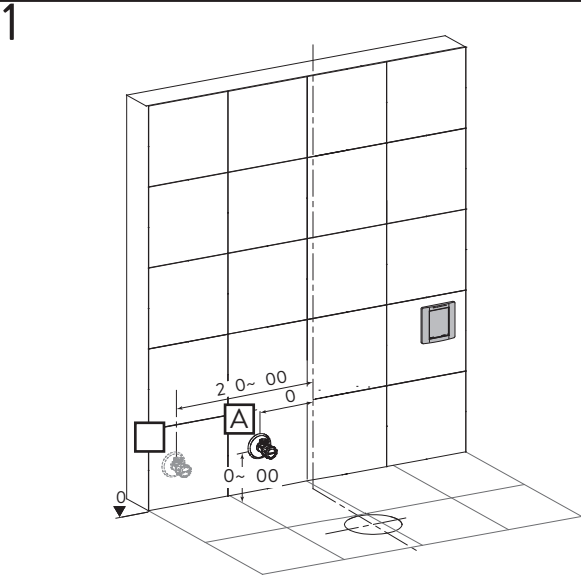

AQUAECO

WASHROOM AND PLUMBING SOLUTIONS

Installation Guide

AQE-H3-BTW-WH

AQUAECO H3 TOUCHLESS SANITARY MODULE FOR BACK TO WALL WC WHITE

A member of SANIPEXGROUP

A

B