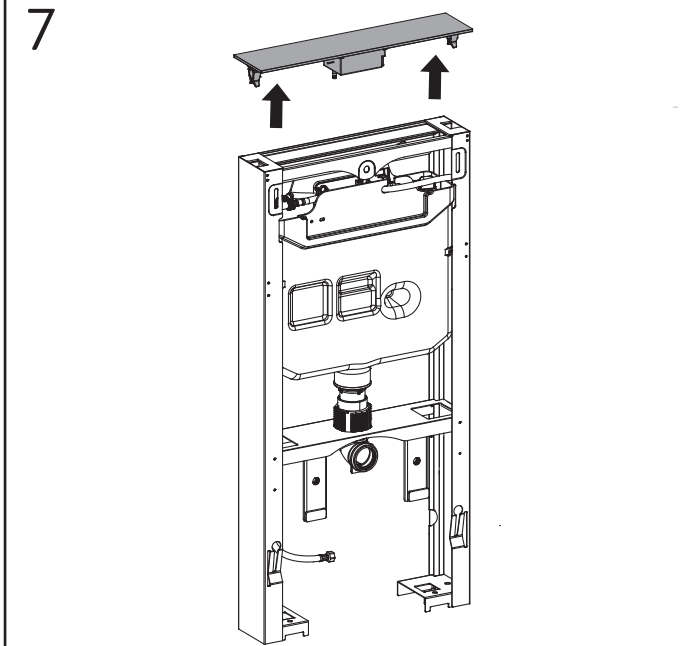

AQUAECO

WASHROOM AND PLUMBING SOLUTIONS

Installation Guide

AQE-H3-BTW-WH

AQUAECO H3 TOUCHLESS SANITARY MODULE FOR BACK TO WALL WC WHITE

A member of SANIPEXGROUP

A

B