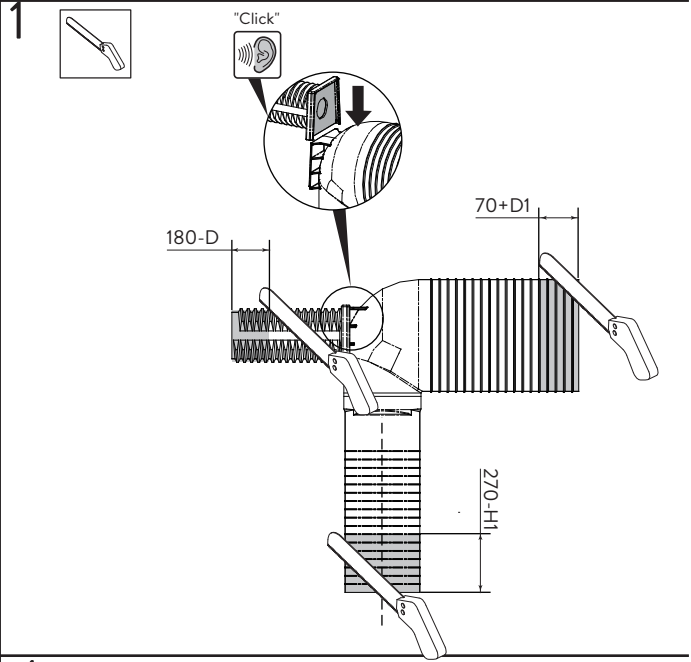

AQUAECO

WASHROOM AND PLUMBING SOLUTIONS

Installation Guide

AQE-H3-BTW-WH

AQUAECO H3 TOUCHLESS SANITARY MODULE FOR BACK TO WALL WC WHITE

A member of SANIPEXGROUP

A

B