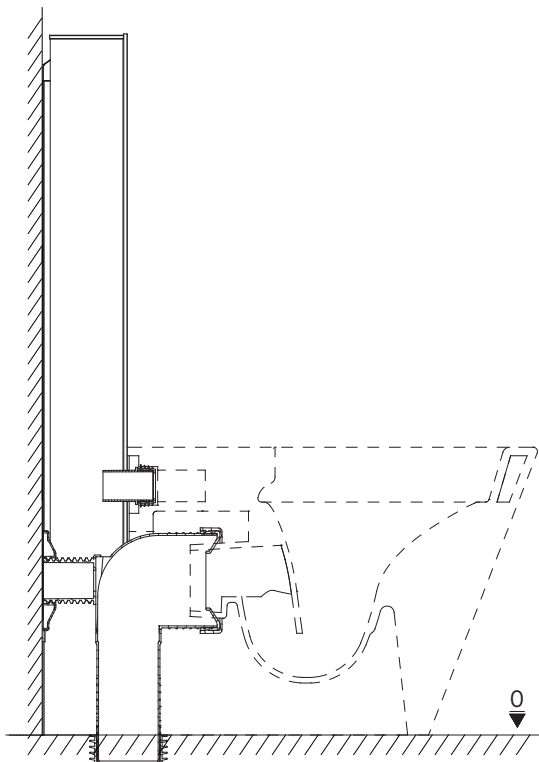

AQUAECO

WASHROOM AND PLUMBING SOLUTIONS

Installation Guide

AQE-H3-BTW-WH

AQUAECO H3 TOUCHLESS SANITARY MODULE FOR BACK TO WALL WC WHITE

A member of SANIPEXGROUP

A

B