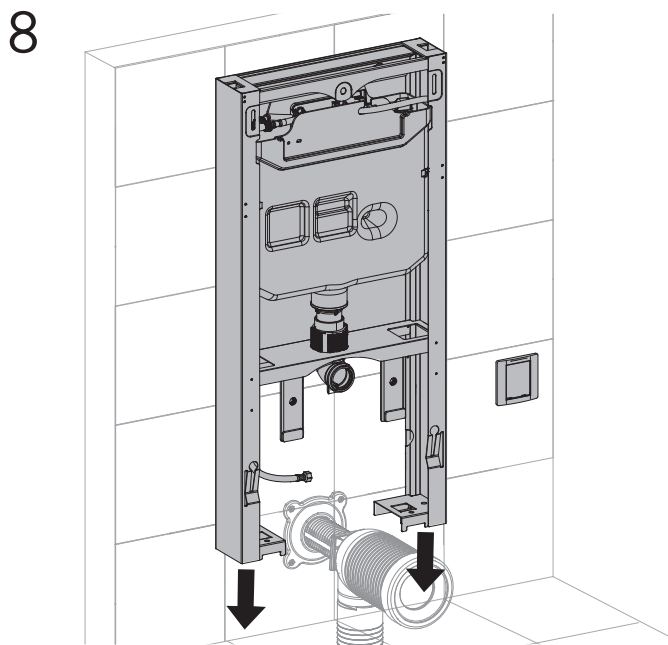

AQUAECO

WASHROOM AND PLUMBING SOLUTIONS

Installation Guide

AQE-H3-BTW-WH

AQUAECO H3 TOUCHLESS SANITARY MODULE FOR BACK TO WALL WC WHITE

A member of SANIPEXGROUP

A

B