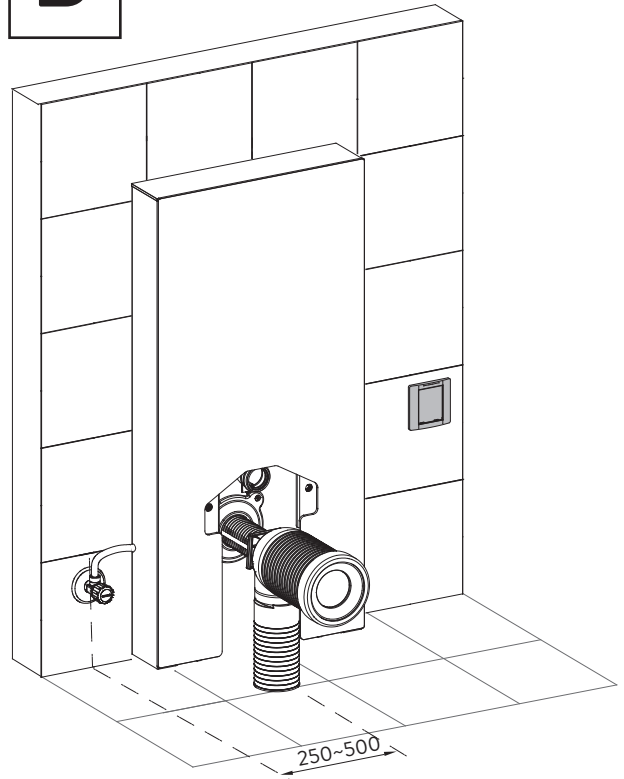

AQUAECO

WASHROOM AND PLUMBING SOLUTIONS

Installation Guide

AQE-H3-BTW-WH

AQUAECO H3 TOUCHLESS SANITARY MODULE FOR BACK TO WALL WC WHITE

A member of SANIPEXGROUP

A

B