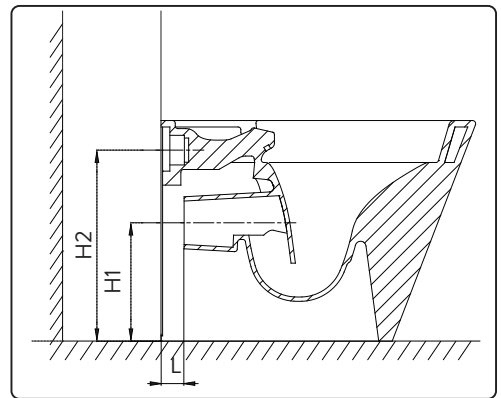

AQUAECO

WASHROOM AND PLUMBING SOLUTIONS

Installation Guide

AQE-H3-BTW-WH

AQUAECO H3 TOUCHLESS SANITARY MODULE FOR BACK TO WALL WC WHITE

A member of SANIPEXGROUP

A

B