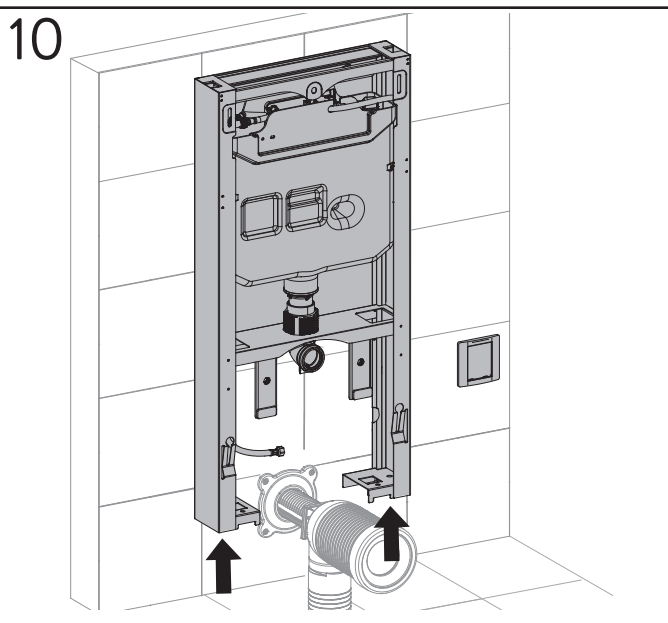

AQUAECO

WASHROOM AND PLUMBING SOLUTIONS

Installation Guide

AQE-H3-BTW-WH

AQUAECO H3 TOUCHLESS SANITARY MODULE FOR BACK TO WALL WC WHITE

A member of SANIPEXGROUP

A

B