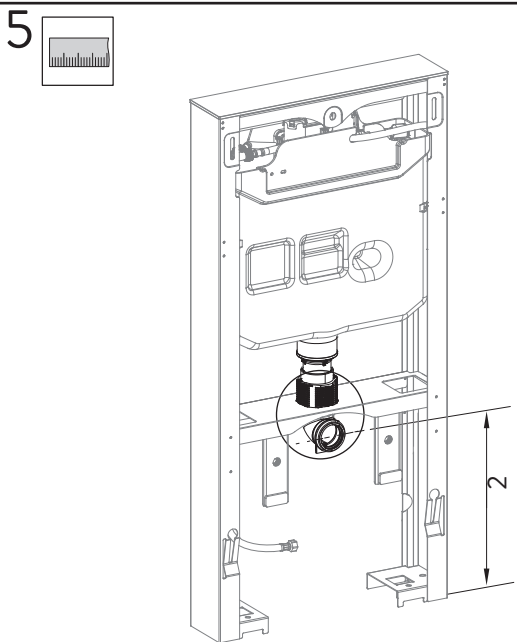

AQUAECO

WASHROOM AND PLUMBING SOLUTIONS

Installation Guide

AQE-H3-BTW-WH

AQUAECO H3 TOUCHLESS SANITARY MODULE FOR BACK TO WALL WC WHITE

A member of SANIPEXGROUP

A

B