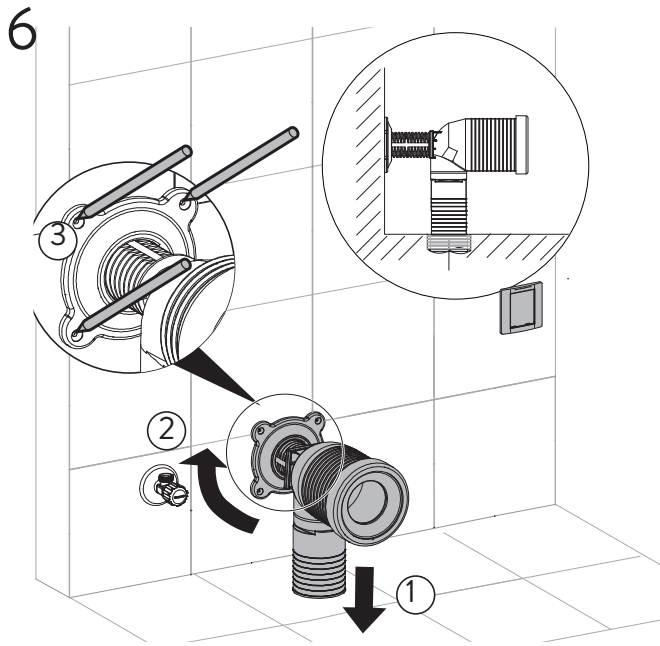

AQUAECO

WASHROOM AND PLUMBING SOLUTIONS

Installation Guide

AQE-H3-BTW-WH

AQUAECO H3 TOUCHLESS SANITARY MODULE FOR BACK TO WALL WC WHITE

A member of SANIPEXGROUP

A

B