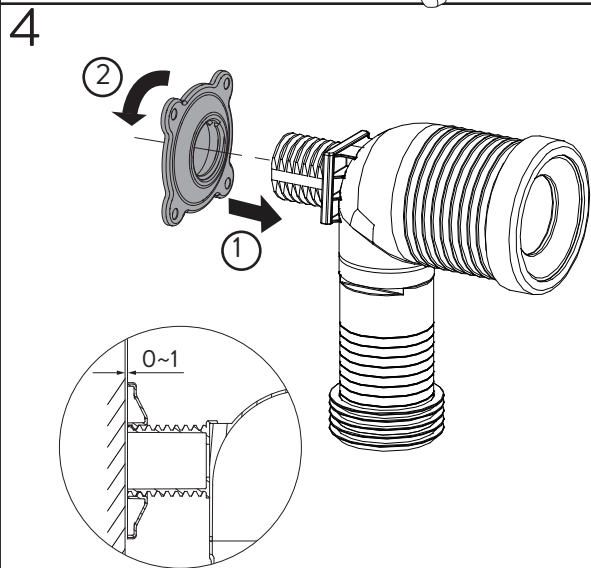

AQUAECO

WASHROOM AND PLUMBING SOLUTIONS

Installation Guide

AQE-H3-BTW-WH

AQUAECO H3 TOUCHLESS SANITARY MODULE FOR BACK TO WALL WC WHITE

A member of SANIPEXGROUP

A

B