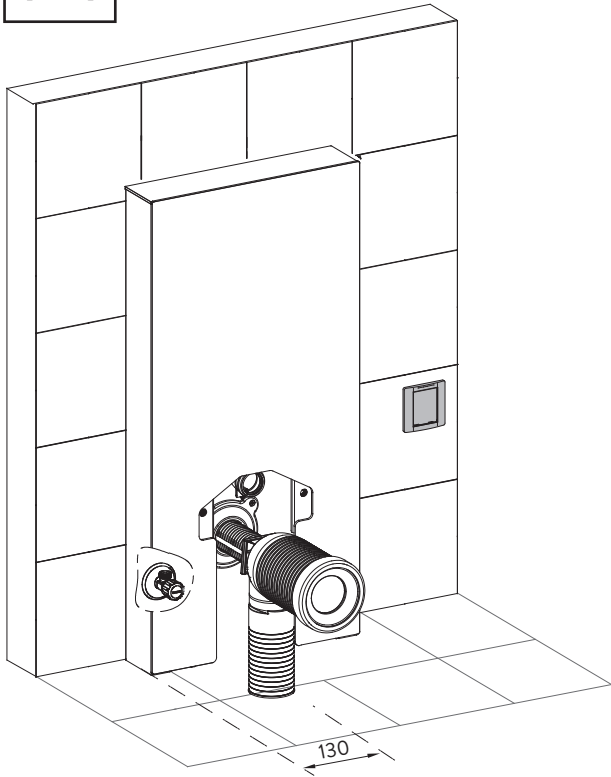

AQUAECO

WASHROOM AND PLUMBING SOLUTIONS

Installation Guide

AQE-H3-BTW-WH

AQUAECO H3 TOUCHLESS SANITARY MODULE FOR BACK TO WALL WC WHITE

A member of SANIPEXGROUP

A

B