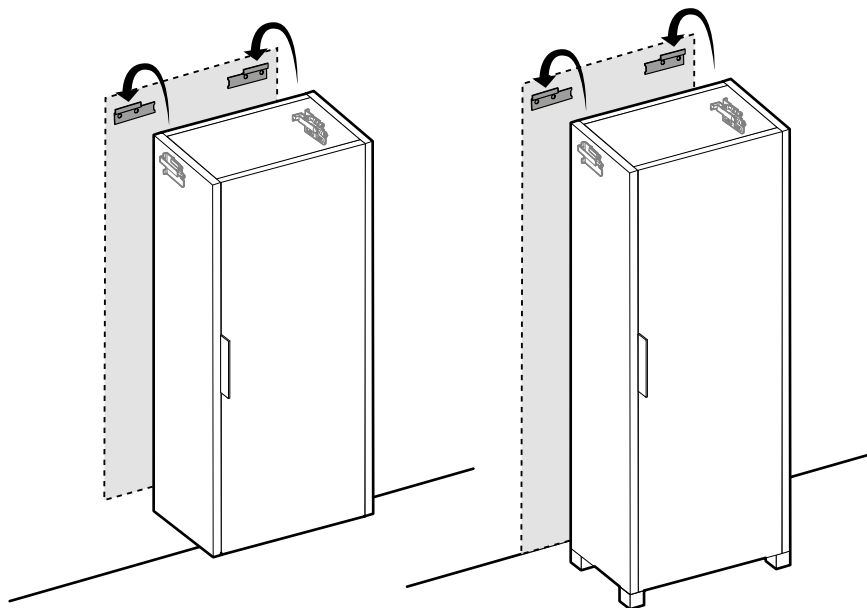

## FUNCTION

Wall mounted tall unit

NOTE: Countertop wash basin not included, it is only used for illustrative purposes.

A member of  SANIPEXGROUP

Please leave these instructions with the customer

# DOOR ADJUSTMENT

6