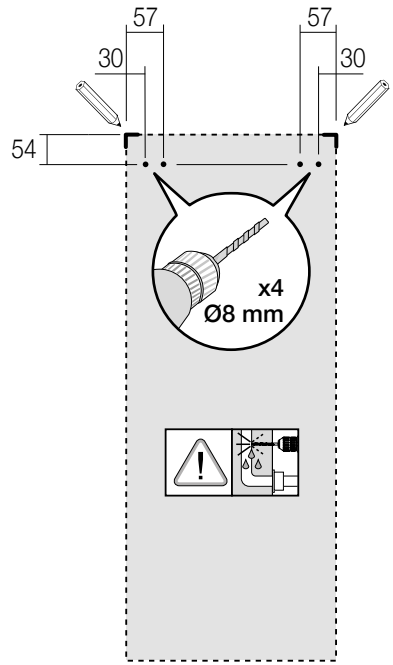

## FUNCTION

Wall mounted tall unit

NOTE: Countertop wash basin not included, it is only used for illustrative purposes.

A member of  SANIPEXGROUP

Please leave these instructions with the customer