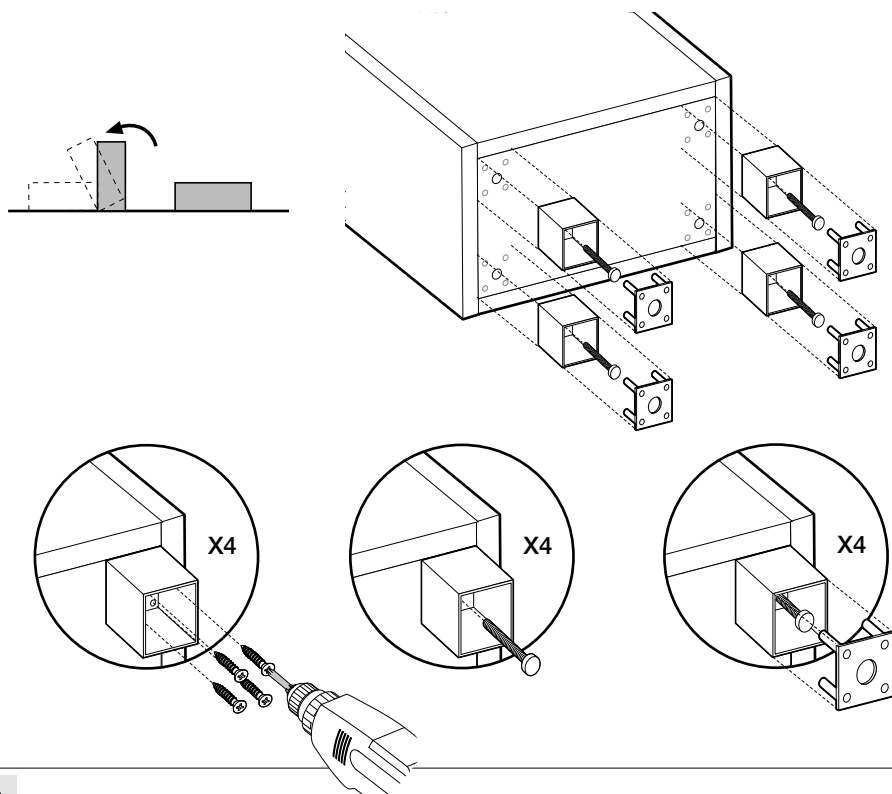

## FUNCTION

Wall mounted tall unit

NOTE: Countertop wash basin not included, it is only used for illustrative purposes.

A member of  SANIPEXGROUP

Please leave these instructions with the customer

## TOOLS

Drill

Screwdriver

Pencil

Level

# DOOR ADJUSTMENT

6