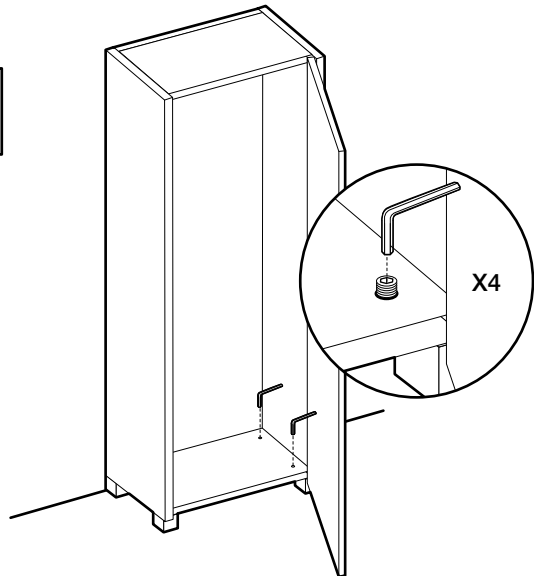

## FUNCTION

Wall mounted tall unit

NOTE: Countertop wash basin not included, it is only used for illustrative purposes.

A member of  SANIPEXGROUP

Please leave these instructions with the customer

## TOOLS

Drill

Screwdriver

Pencil

Level

# DOOR ADJUSTMENT

6