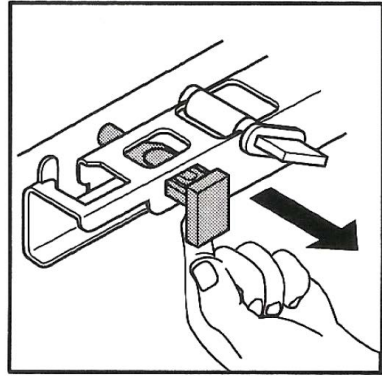

## Optional for Basin Fixing

8d Adjust Countertop with water level

8e

9

10 Remove Drawer

11 Drawer Assembly

12

## Installation Complete

Can be used as storage unit.

---

Can be used with sit on basin unit.

---

Can be used with under mount basin unit.