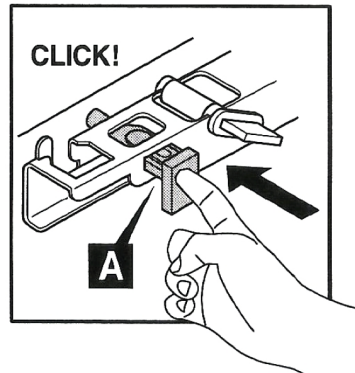

## Optional for Basin Fixing

8a Hole Cut Out for sit on basin

8a Hole Cut Out for under mount basin

8b Install top on counter

8b Install Under Mount Basin with Bracket

8c Install sit on basin

8c Install top on counter

## Optional for Basin Fixing

8d Adjust Countertop with water level

8e

9

10 Remove Drawer

11 Drawer Assembly

12

## Installation Complete

Can be used as storage unit.

---

Can be used with sit on basin unit.

---

Can be used with under mount basin unit.