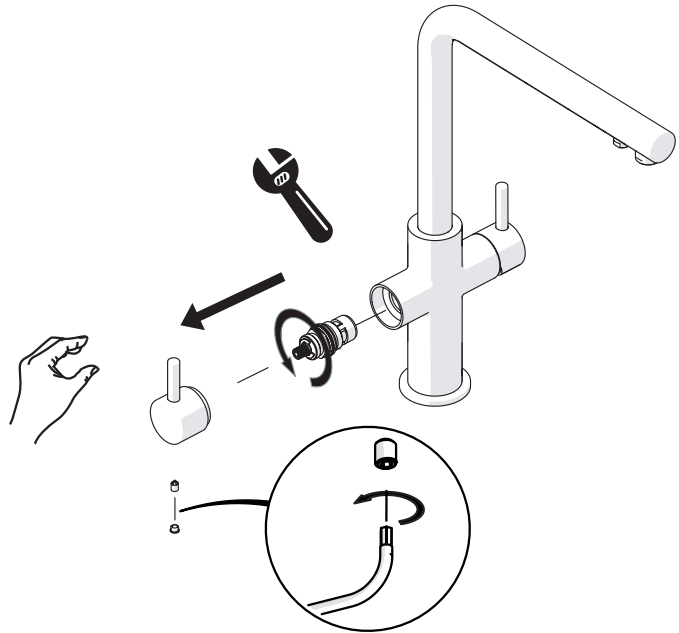

BEFORE STARTING

CLEANING

				
WATER 	ALCOOL 	MICROFIBER 	SPONGE 	DETERGENT 

Tools: Not included

NOT INCLUDED

FILTER WATER

VALVES WITH FILTER

FILTERED WATER

TAP

E

F

BLUE/COLD

TAP

BLUE/COLD

TAP

RED/HOT