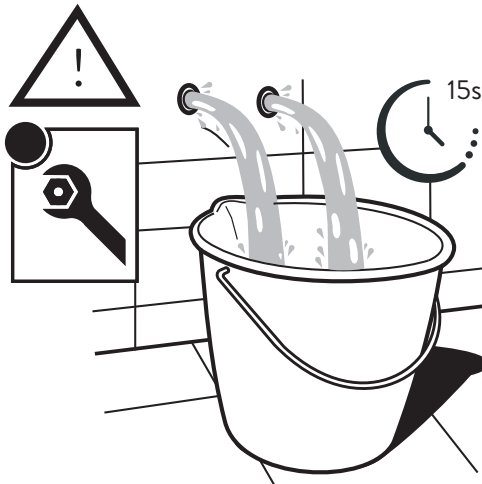

Mixers (Taps):

If the mixers are no longer accepted due to mechanical use or aesthetic style, these can be disposed of at a registered Local Authority waste recycling center where the individual components can be sorted.

BEFORE STARTING

CLEANING

				
WATER 	ALCOOL 	MICROFIBER 	SPONGE 	DETERGENT 

Tools: Not included

NOT INCLUDED

FILTER WATER

VALVES WITH FILTER

FILTERED WATER

TAP

E

F

BLUE/COLD

TAP

BLUE/COLD

TAP

RED/HOT