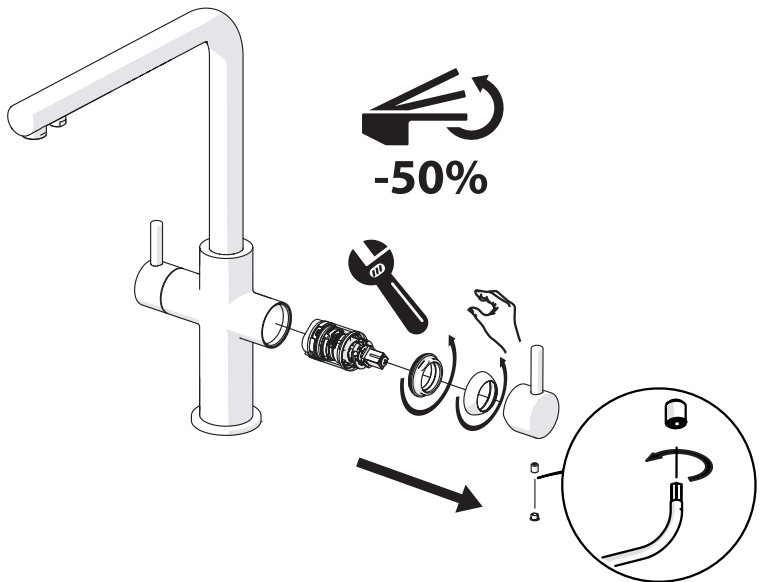

BEFORE STARTING

CLEANING

				
WATER 	ALCOOL 	MICROFIBER 	SPONGE 	DETERGENT 

Tools: Not included

NOT INCLUDED

FILTER WATER

VALVES WITH FILTER

FILTERED WATER

TAP

E

F

BLUE/COLD

TAP

BLUE/COLD

TAP

RED/HOT