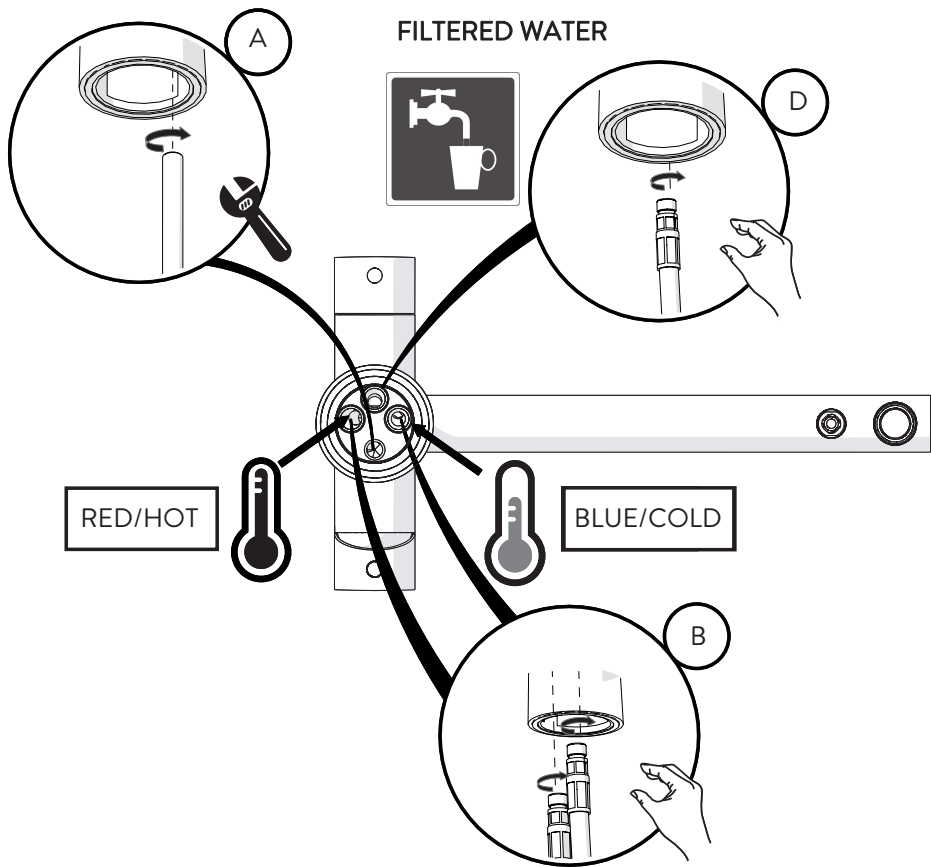

BEFORE STARTING

CLEANING

				
WATER 	ALCOOL 	MICROFIBER 	SPONGE 	DETERGENT 

Tools: Not included

NOT INCLUDED

FILTER WATER

VALVES WITH FILTER

FILTERED WATER

TAP

E

F

BLUE/COLD

TAP

BLUE/COLD

TAP

RED/HOT