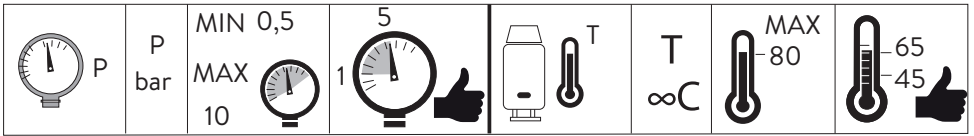

BEFORE STARTING