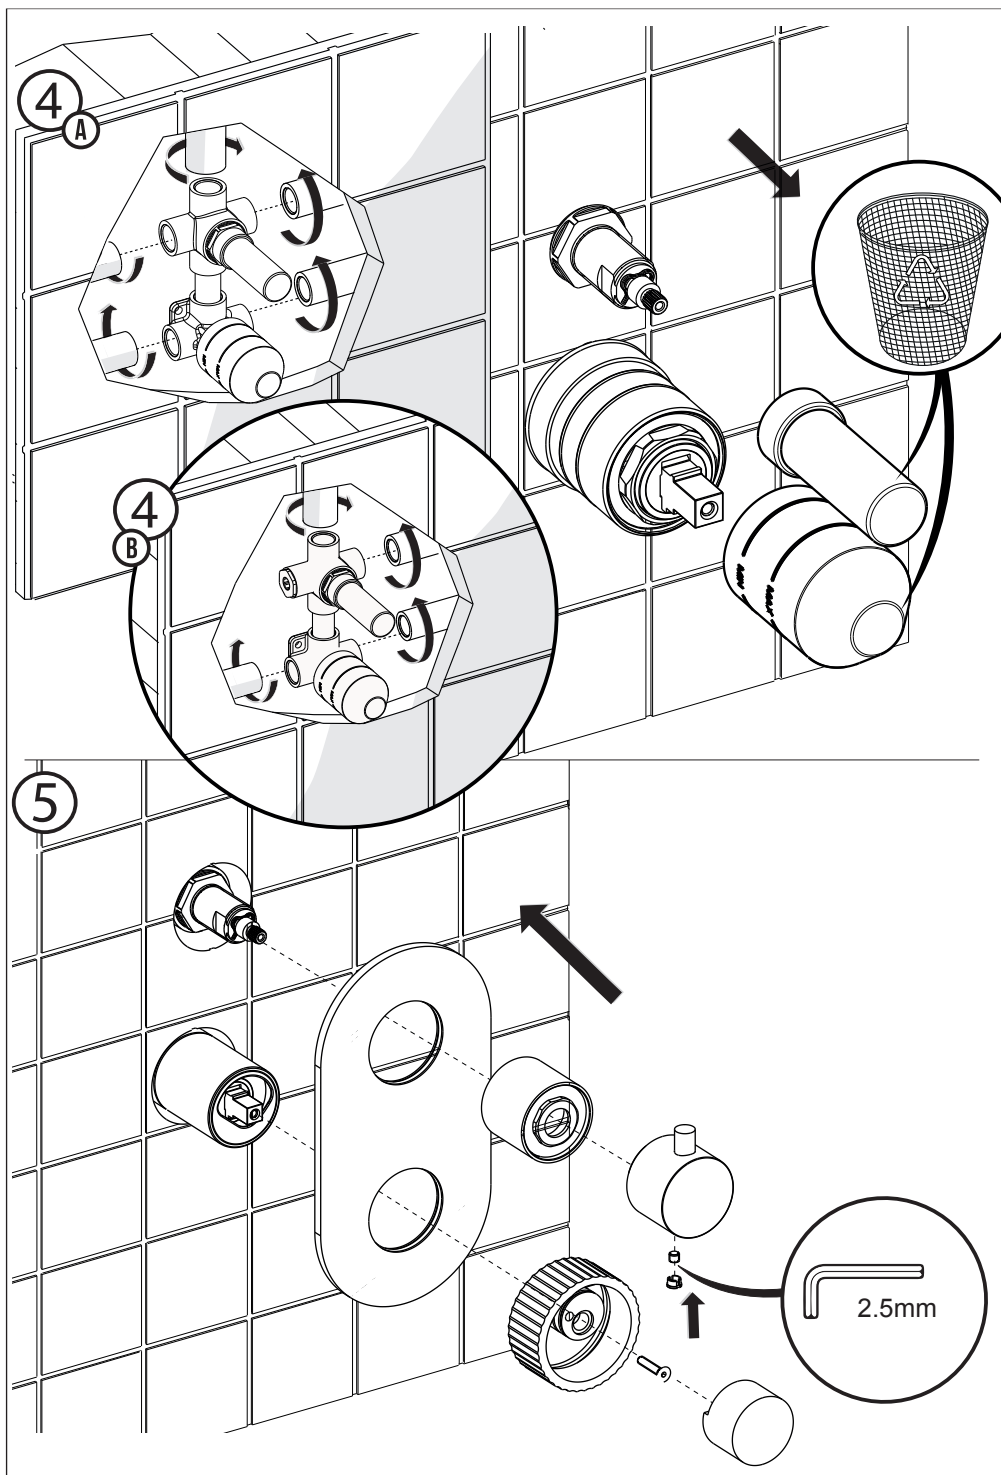

BAGNODESIGN

EXPERTLY CRAFTED BATHROOMS

Installation Guide

BDM-ORO-E412-XX

OROLOGY TRIM PART FOR CONCEALED SHOWER MIXER WITH 2 WAY DIVERTER

IMPORTANT PLEASE READ

All products manufactured and supplied by BAGNODESIGN are fit for purpose as long as they are Installed, used correctly, cleaned and receive regular maintenance in accordance with these instructions...

Not included

IT | Istruzioni Di Montaggio
GB | Mounting Instructions
FR | Instructions de montage
DE | Montageanweisungen
ES | Instrucciones de montaje

1

2

3

B

BAGNODESIGN

EXPERTLY CRAFTED BATHROOMS