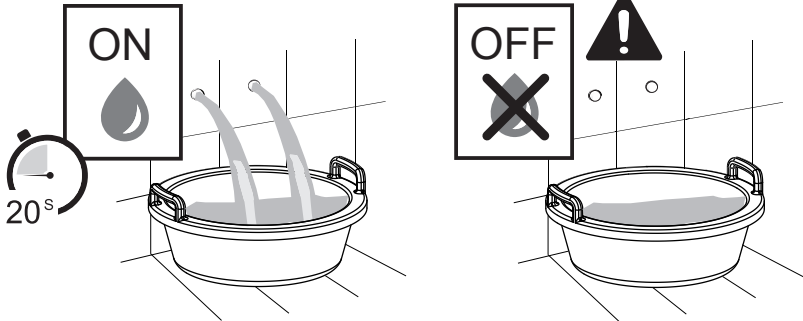

Not included

IT | Istruzioni Di Montaggio
GB | Mounting Instructions
FR | Instructions de montage
DE | Montageanweisungen
ES | Instrucciones de montaje

1

2

3