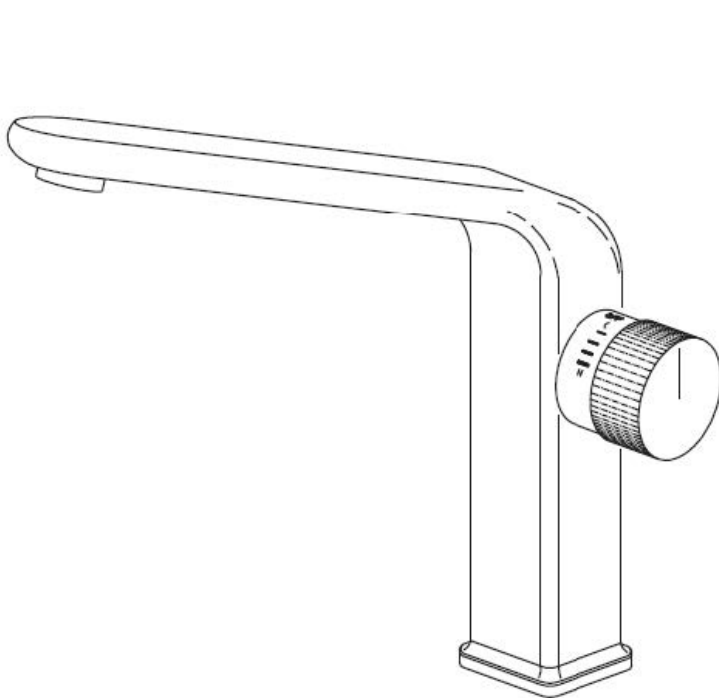

BAGNODESIGN

EXPERTLY CRAFTED BATHROOMS

Installation Guide

BDM-SFM-301S-XX

STEREO FM MONO SMOOTH BODIED BASIN MIXER

A member of **SANIPEXGROUP**
www.sanipexgroup.com

IMPORTANT PLEASE READ

Maintenance Advice

- a) If the water flow is too small, check if there are any dirt in the aerator or flexible hose. If yes, disassemble those parts and clean with water.
- b) Use soft cloth or water to remove the dirt on the surface. Do not cleanse the chrome plated surface with scratching objects or acid detergent, otherwise, the surface will be scratched and corroded.
- c) Wipe up the surface to its original finish with dry cotton cloth every time after cleansing or using it.