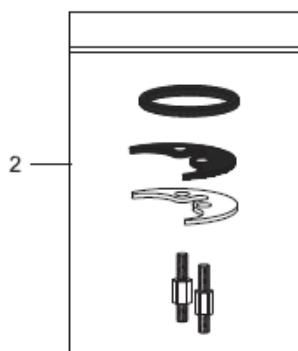

- a) If the water flow is too small, check if there are any dirt in the aerator or flexible hose. If yes, disassemble those parts and clean with water.
- b) Use soft cloth or water to remove the dirt on the surface. Do not cleanse the chrome plated surface with scratching objects or acid detergent, otherwise, the surface will be scratched and corroded.
- c) Wipe up the surface to its original finish with dry cotton cloth every time after cleansing or using it.

NO.	Product Name	Quantity	Remark
1	Faucet Body	1	
2	Assemble Parts	1	
3	Inlet Hose	2	Red & Blue

1.

2.

1.

2.

The installation guide is for reference only. In case there is discrepancy between the instruction and that of the actual product, the latter should be taken as standard. The rights of modification is reserved.