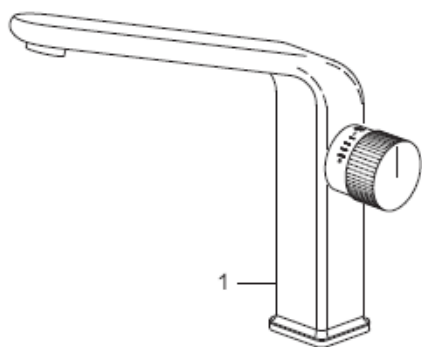

NO.	Product Name	Quantity	Remark
1	Faucet Body	1	
2	Assemble Parts	1	
3	Inlet Hose	2	Red & Blue