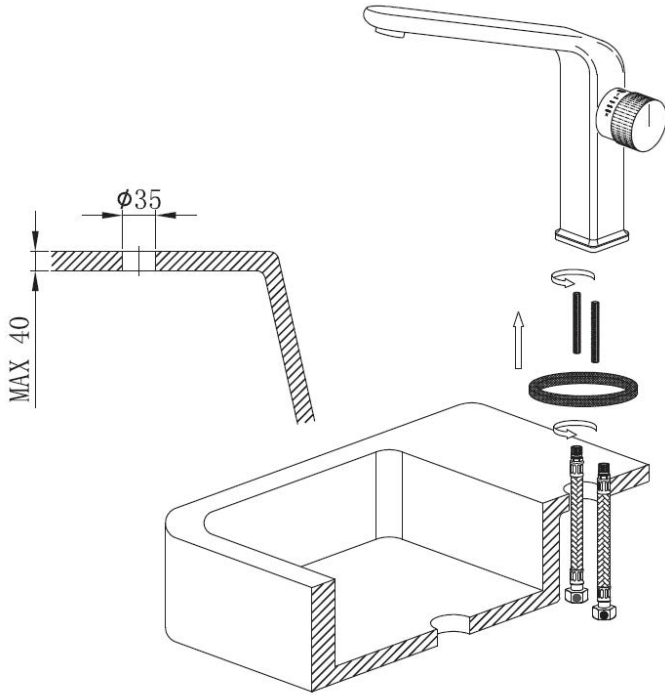

NO.	Product Name	Quantity	Remark
1	Faucet Body	1	
2	Assemble Parts	1	
3	Inlet Hose	2	Red & Blue

1.

2.

1.

2.

The installation guide is for reference only. In case there is discrepancy between the instruction and that of the actual product, the latter should be taken as standard. The rights of modification is reserved.