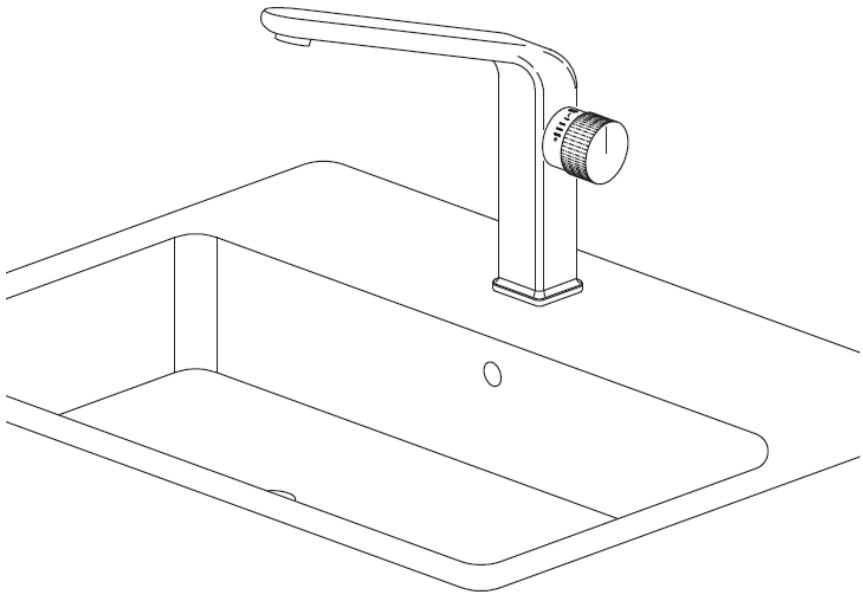

NO.	Product Name	Quantity	Remark
1	Faucet Body	1	
2	Assemble Parts	1	
3	Inlet Hose	2	Red & Blue

1.

2.

1.

2.

The installation guide is for reference only. In case there is discrepancy between the instruction and that of the actual product, the latter should be taken as standard. The rights of modification is reserved.