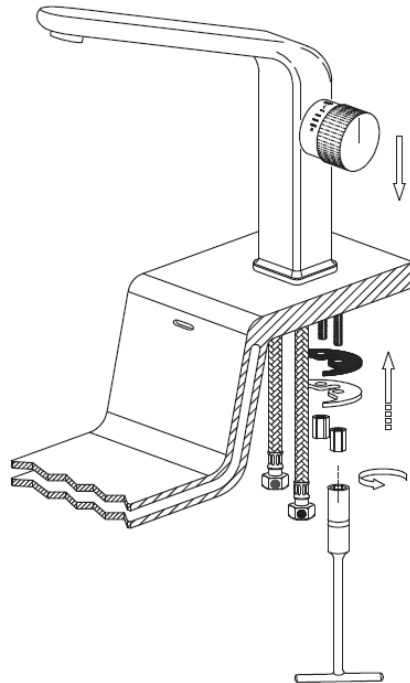

NO.	Product Name	Quantity	Remark
1	Faucet Body	1	
2	Assemble Parts	1	
3	Inlet Hose	2	Red & Blue

1.

2.

1.

2.

The installation guide is for reference only. In case there is discrepancy between the instruction and that of the actual product, the latter should be taken as standard. The rights of modification is reserved.