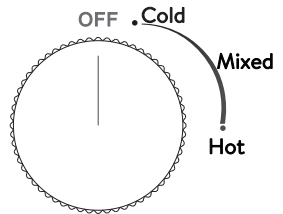

- a) If the water flow is too small, check if there are any dirt in the aerator or flexible hose. If yes, disassemble those parts and clean with water.
- b) Use soft cloth or water to remove the dirt on the surface. Do not cleanse the chrome plated surface with scratching objects or acid detergent, otherwise, the surface will be scratched and corroded.
- c) Wipe up the surface to its original finish with dry cotton cloth every time after cleansing or using it.