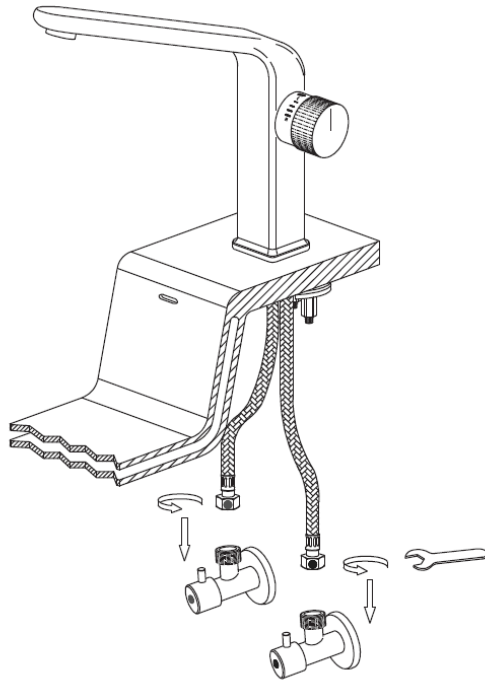

NO.	Product Name	Quantity	Remark
1	Faucet Body	1	
2	Assemble Parts	1	
3	Inlet Hose	2	Red & Blue

1.

2.

1.

2.

The installation guide is for reference only. In case there is discrepancy between the instruction and that of the actual product, the latter should be taken as standard. The rights of modification is reserved.