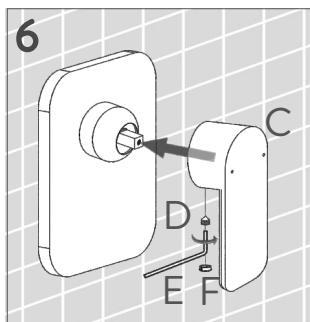

PARTS LIST

The installation guide is for reference only. In case there is discrepancy between the instruction and that of the actual product, the latter should be taken as standard. The rights of modification is reserved.