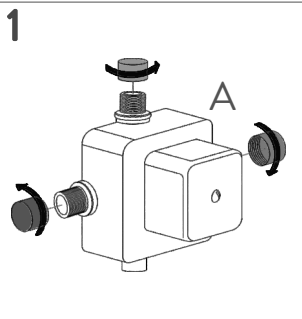

PARTS LIST

The installation guide is for reference only. In case there is discrepancy between the instruction and that of the actual product, the latter should be taken as standard. The rights of modification is reserved.