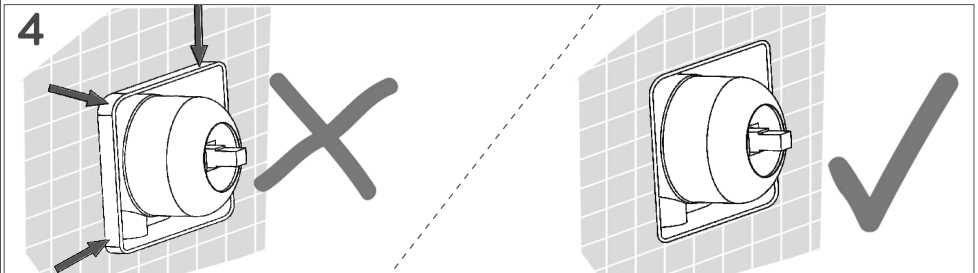

PARTS LIST

The installation guide is for reference only. In case there is discrepancy between the instruction and that of the actual product, the latter should be taken as standard. The rights of modification is reserved.