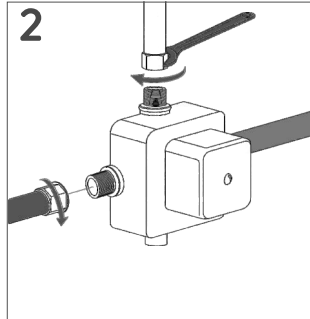

PARTS LIST

The installation guide is for reference only. In case there is discrepancy between the instruction and that of the actual product, the latter should be taken as standard. The rights of modification is reserved.