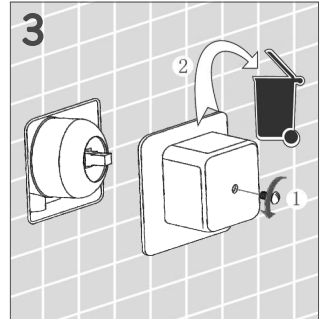

PARTS LIST

The installation guide is for reference only. In case there is discrepancy between the instruction and that of the actual product, the latter should be taken as standard. The rights of modification is reserved.