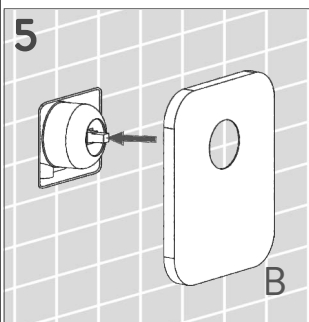

PARTS LIST

The installation guide is for reference only. In case there is discrepancy between the instruction and that of the actual product, the latter should be taken as standard. The rights of modification is reserved.