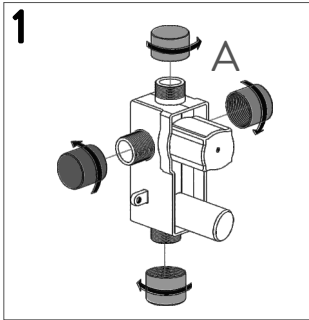

PARTS LIST

The installation guide is for reference only. In case there is discrepancy between the instruction and that of the actual product, the latter should be taken as standard. The rights of modification is reserved.