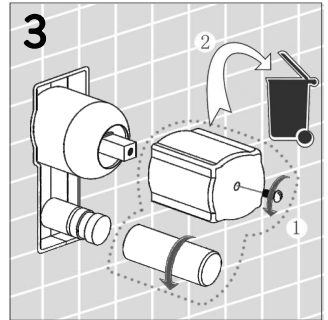

PARTS LIST

The installation guide is for reference only. In case there is discrepancy between the instruction and that of the actual product, the latter should be taken as standard. The rights of modification is reserved.