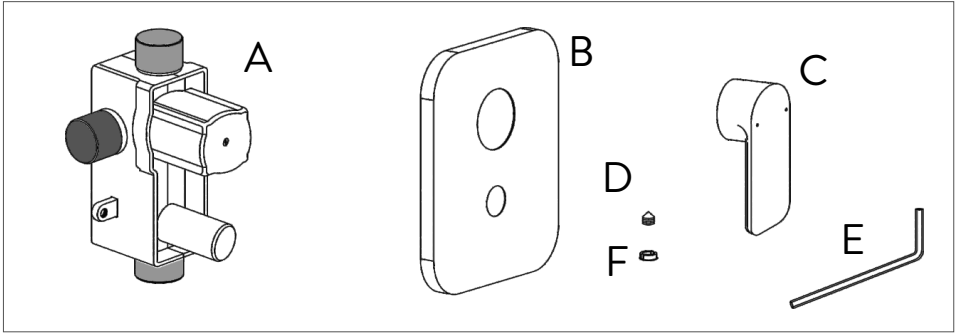

PARTS LIST

The installation guide is for reference only. In case there is discrepancy between the instruction and that of the actual product, the latter should be taken as standard. The rights of modification is reserved.