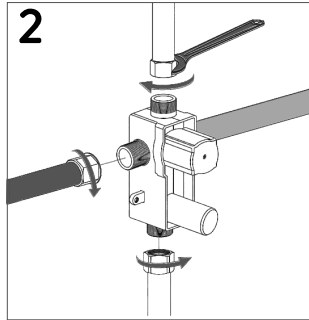

PARTS LIST

The installation guide is for reference only. In case there is discrepancy between the instruction and that of the actual product, the latter should be taken as standard. The rights of modification is reserved.