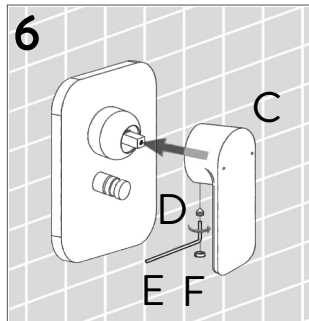

PARTS LIST

The installation guide is for reference only. In case there is discrepancy between the instruction and that of the actual product, the latter should be taken as standard. The rights of modification is reserved.