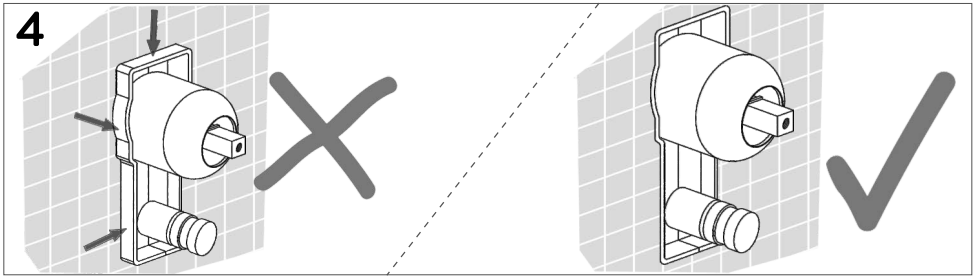

PARTS LIST

The installation guide is for reference only. In case there is discrepancy between the instruction and that of the actual product, the latter should be taken as standard. The rights of modification is reserved.