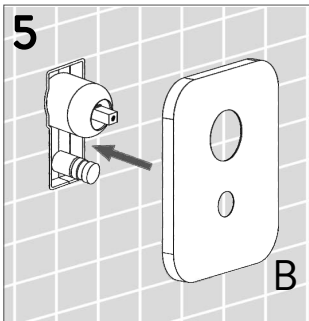

PARTS LIST

The installation guide is for reference only. In case there is discrepancy between the instruction and that of the actual product, the latter should be taken as standard. The rights of modification is reserved.