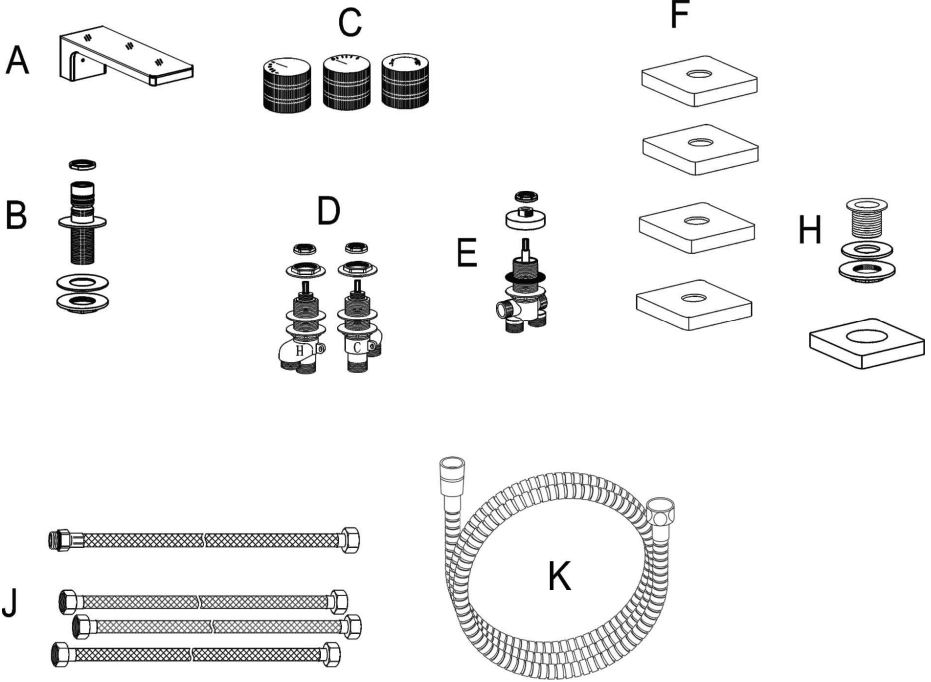

PARTS LIST

No	Product Name	Quantity	Remarks
A	Spout	1	
B	Fixed Part	1	
D	Faucet		Hot & Cold
E	Diverter	3	
F	Cover	1	
G	Hand Shower	4	
H	Hand Shower Component	1	
I	Cover	1	
J	Hose	4	
K	Shower Hose	1	

The installation guide is for reference only. In case there is discrepancy between the instruction and that of the actual product, the latter should be taken as standard. The rights of modification is reserved.