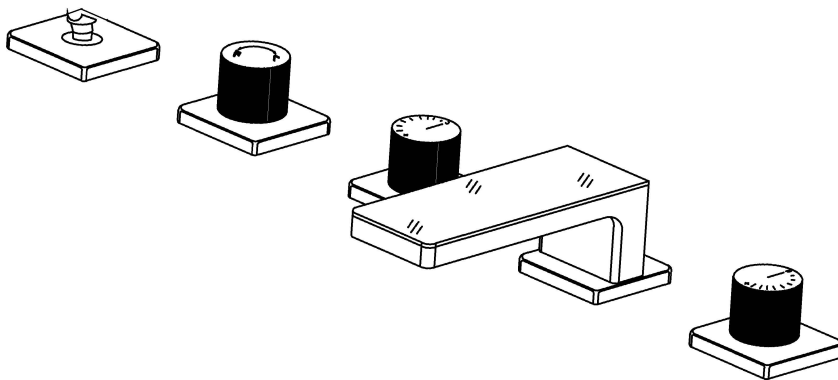

BAGNODESIGN

EXPERTLY CRAFTED BATHROOMS

Installation Guide

BDM-SFM-452-XX

STEREO FM 4 HOLE BATH/SHOWER MIXER W/O HAND SHOWER

A member of **SANIPEXGROUP**
www.sanipexgroup.com

IMPORTANT PLEASE READ

Maintenance Advice

- a) If the water flow is too small, check if there are any dirt in the aerator or flexible hose. If yes, disassemble those parts and clean with water.
- b) Use soft cloth or water to remove the dirt on the surface. Do not cleanse the chrome plated surface with scratching objects or acid detergent, otherwise, the surface will be scratched and corroded.
- c) Wipe up the surface to its original finish with dry cotton cloth every time after cleansing or using it.

PARTS LIST

No	Product Name	Quantity	Remarks
A	Spout	1	
B	Fixed Part	1	
D	Faucet		Hot & Cold
E	Diverter	3	
F	Cover	1	
G	Hand Shower	4	
H	Hand Shower Component	1	
I	Cover	1	
J	Hose	4	
K	Shower Hose	1	

The installation guide is for reference only. In case there is discrepancy between the instruction and that of the actual product, the latter should be taken as standard. The rights of modification is reserved.