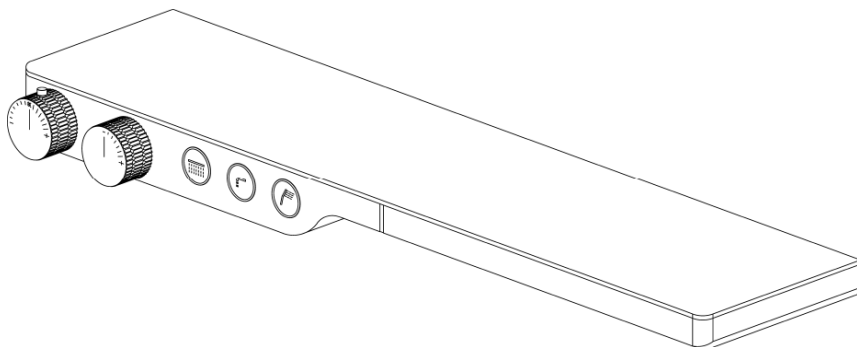

### **BDM-SFM-T403-XX**

STEREO FM EXPOSED THERMOSTATIC BATH SHOWER MIXER WITH 3 OUTLET

A member of **SANIPEXGROUP**  
[www.sanipexgroup.com](http://www.sanipexgroup.com)