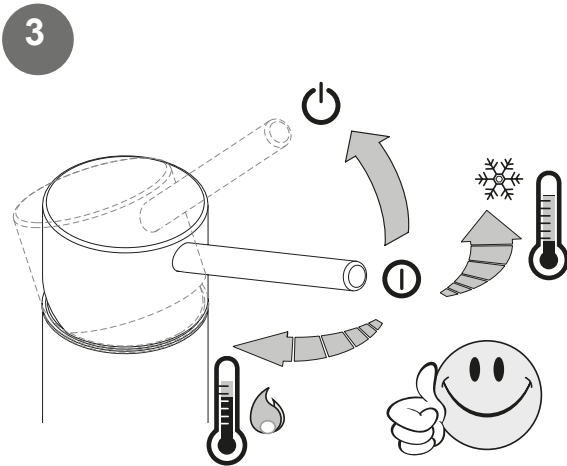

### EX3-301S

MONO SMOOTH BODIED  
BASIN MIXER

A member of  SANIPEXGROUP

Please leave these instructions with the customer

2x