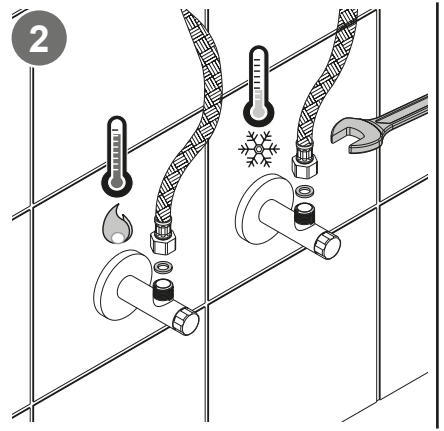

### EX3-301S

MONO SMOOTH BODIED  
BASIN MIXER

A member of  SANIPEXGROUP

Please leave these instructions with the customer

2x