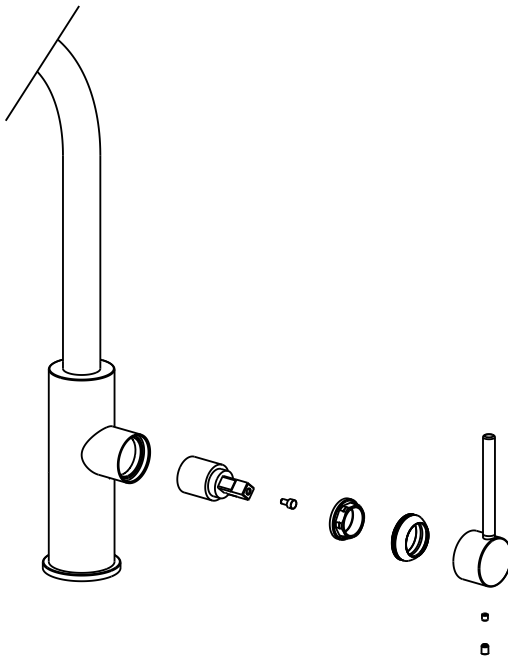

AQUAZONE

QUALITY PLUMBING SOLUTIONS

General Installation Guide

EX3-322S
MONO TALL BASIN MIXER
WITH SIDE LEVER

A member of  SANIPEXGROUP

Please leave these instructions with the customer

1

2