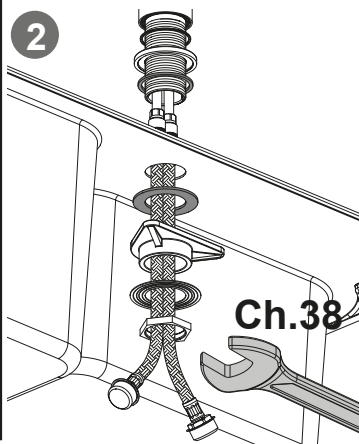

AQUAZONE

QUALITY PLUMBING SOLUTIONS

General Installation Guide

EX3-322S
MONO TALL BASIN MIXER
WITH SIDE LEVER

A member of  SANIPEXGROUP

Please leave these instructions with the customer

1

2