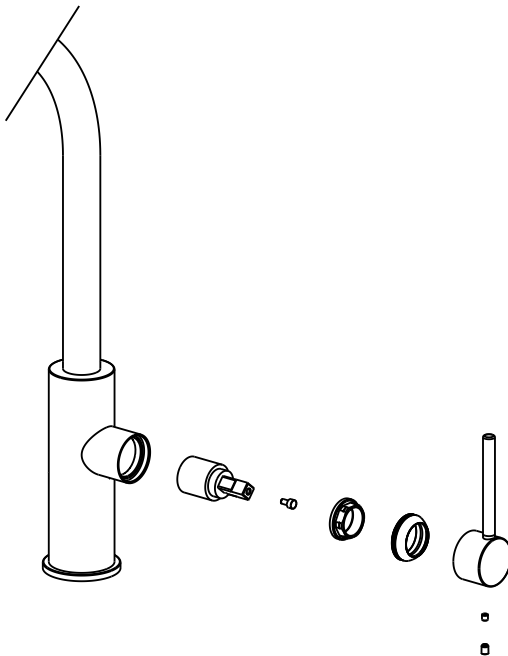

AQUAZONE

QUALITY PLUMBING SOLUTIONS

General Installation Guide

EX3-361
KITCHEN SINK MIXER

A member of  SANIPEXGROUP

Please leave these instructions with the customer

1

2