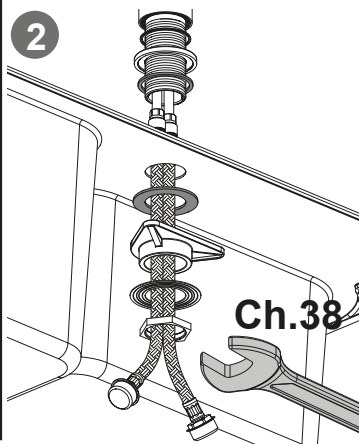

AQUAZONE

QUALITY PLUMBING SOLUTIONS

General Installation Guide

EX3-361
KITCHEN SINK MIXER

A member of  SANIPEXGROUP

Please leave these instructions with the customer

1

2